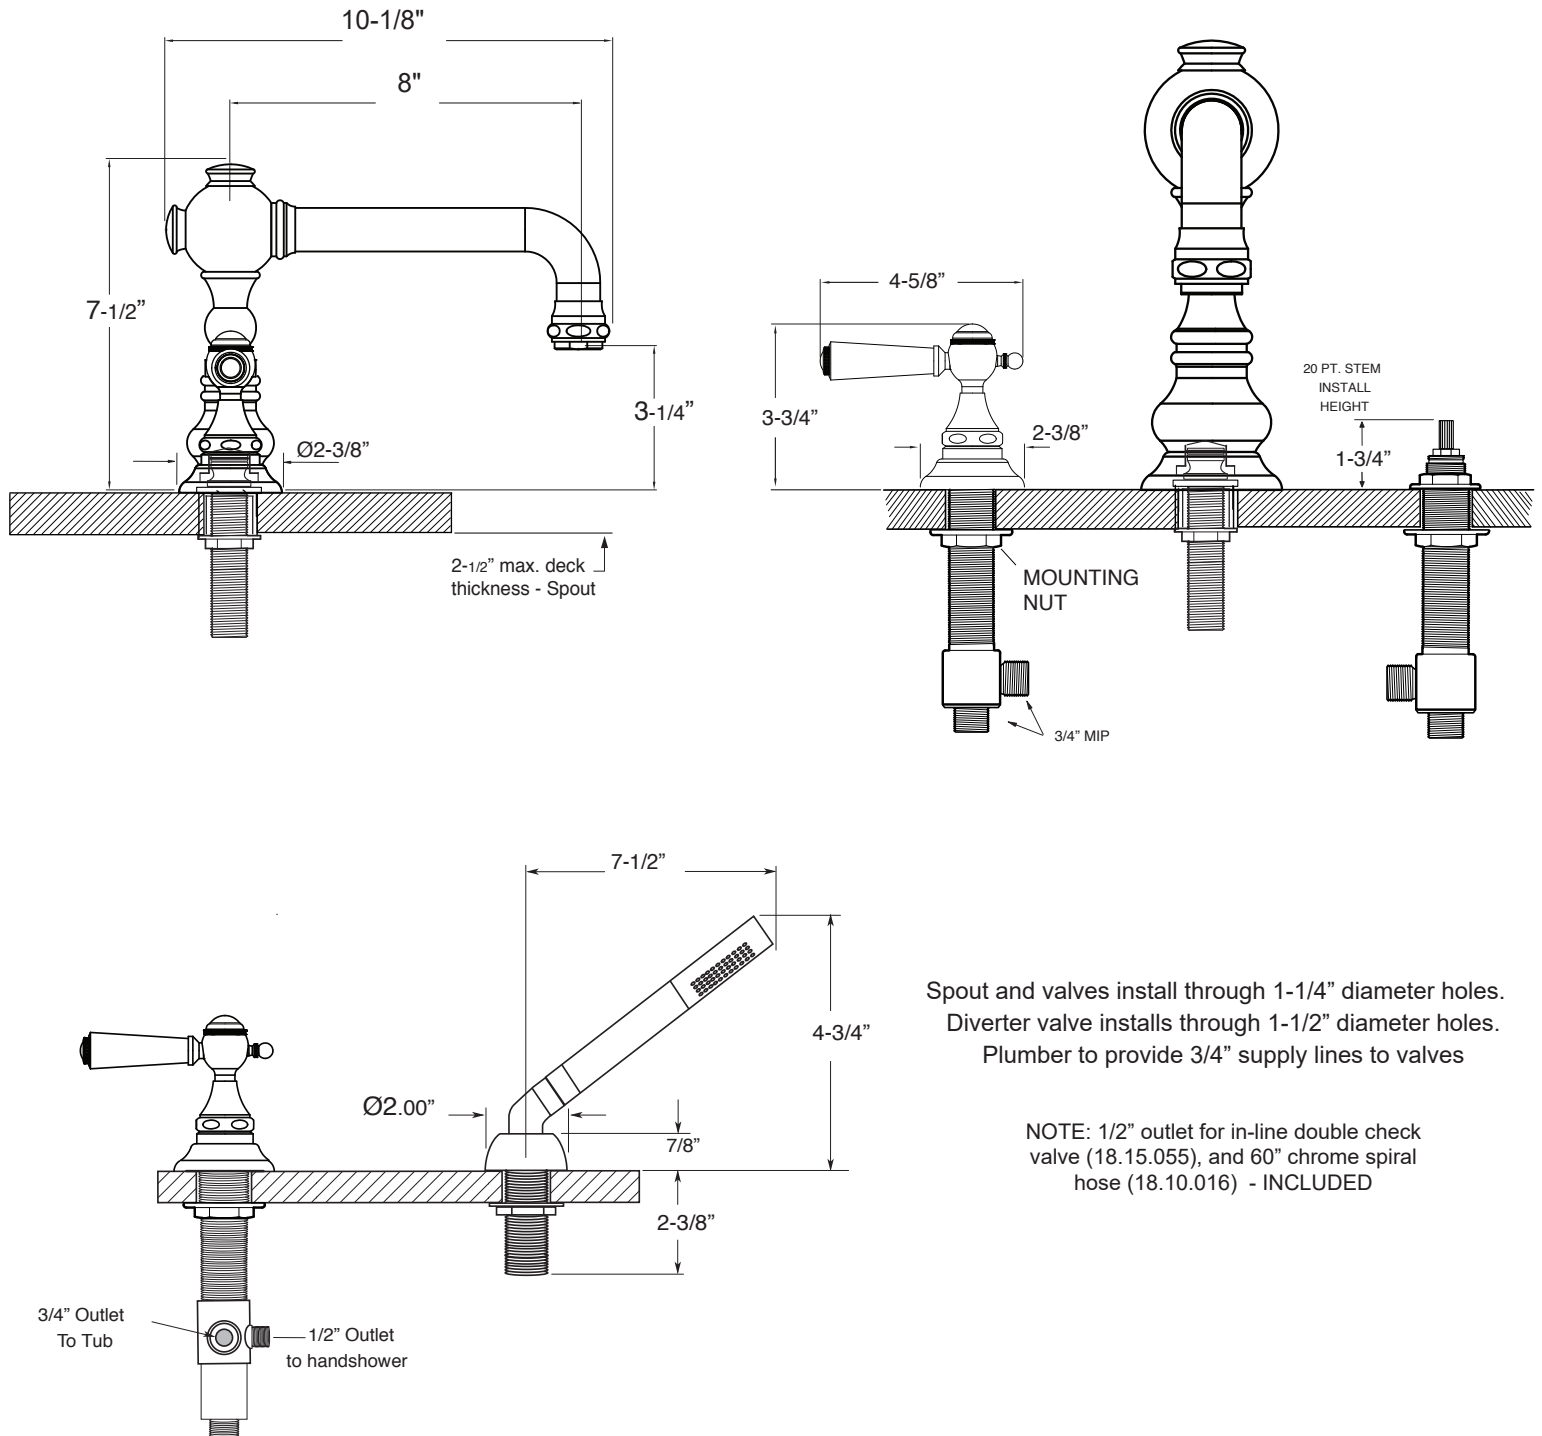

FEATURES:

- All brass construction.
- 3/4" valve bodies with 20 PT. 1/4-turn ceramic disc cartridge.
  - Cold Cartridge 18.30.010, Hot Cartridge 18.30.011
- Available in all finishes. Warranty varies according to finish

## 2700 Series 5-Hole Roman Tub Set with Tremont Handles

1.276193

1.276193T - Trim Only

78.30.411 - Rough Kit

Spout and valves install through 1-1/4" diameter holes.  
 Diverter valve installs through 1-1/2" diameter holes.  
 Plumber to provide 3/4" supply lines to valves

NOTE: 1/2" outlet for in-line double check valve (18.15.055), and 60" chrome spiral hose (18.10.016) - INCLUDED

Note: Measurements are subject to change or cancellation. No responsibility is assumed for use of superseded or voided pages.