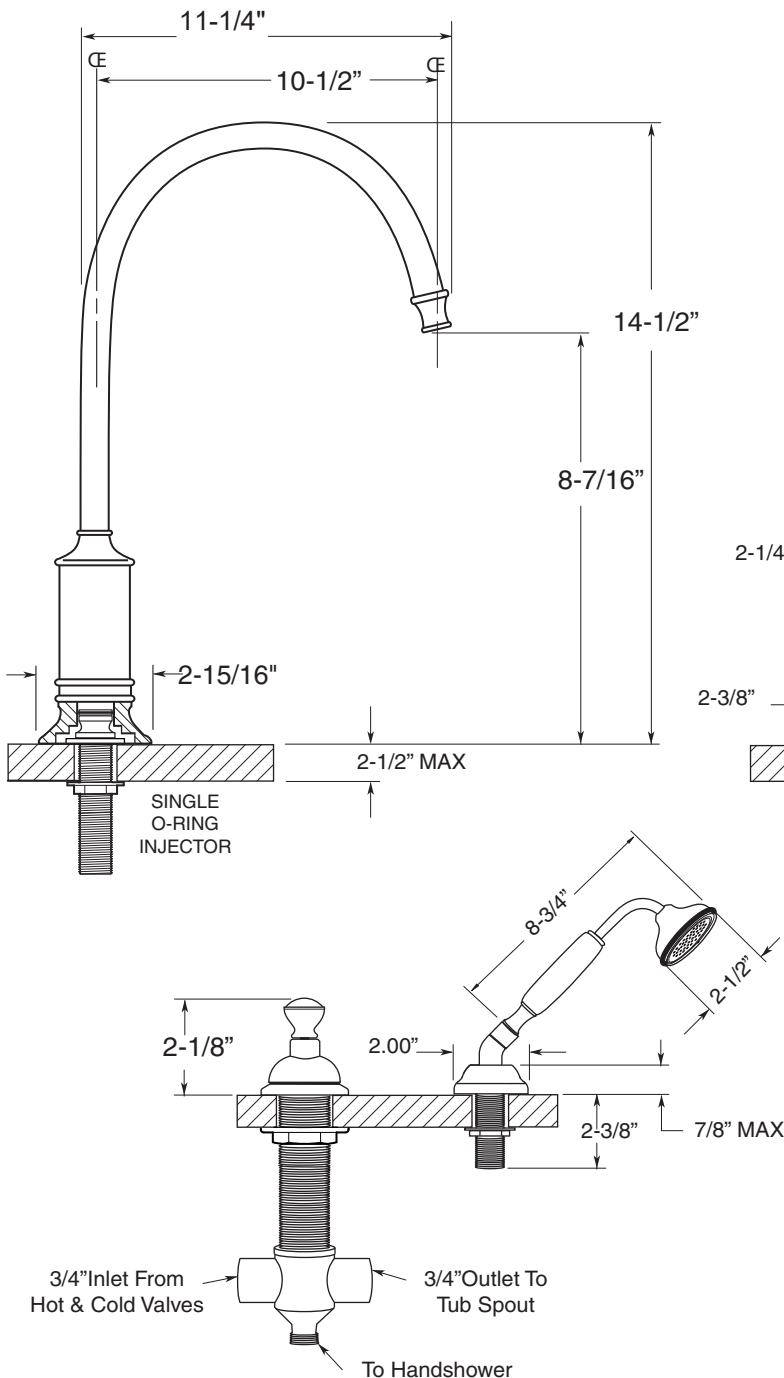

#### Roman Tub with Deckmount Handshower and Transfer Valve

7.5815793  
(7.5815793T - Trim Only)

#### FEATURES:

- All brass construction.
- 3/4" valve bodies with 1/4-turn ceramic disc cartridge
- 18.30.011 HOT cartridge | 18.30.010 COLD cartridge
- Available in all finishes. Warranty varies according to finish selection.

NOTE: Spout and valves install through 1-1/4" diameter holes. Plumber to provide 3/4" supply lines to valves

NOTE: 60" chrome spiral hose (18.10.016) - INCLUDED

Note: Measurements are subject to change or cancellation. No responsibility is assumed for use of superseded or voided pages.