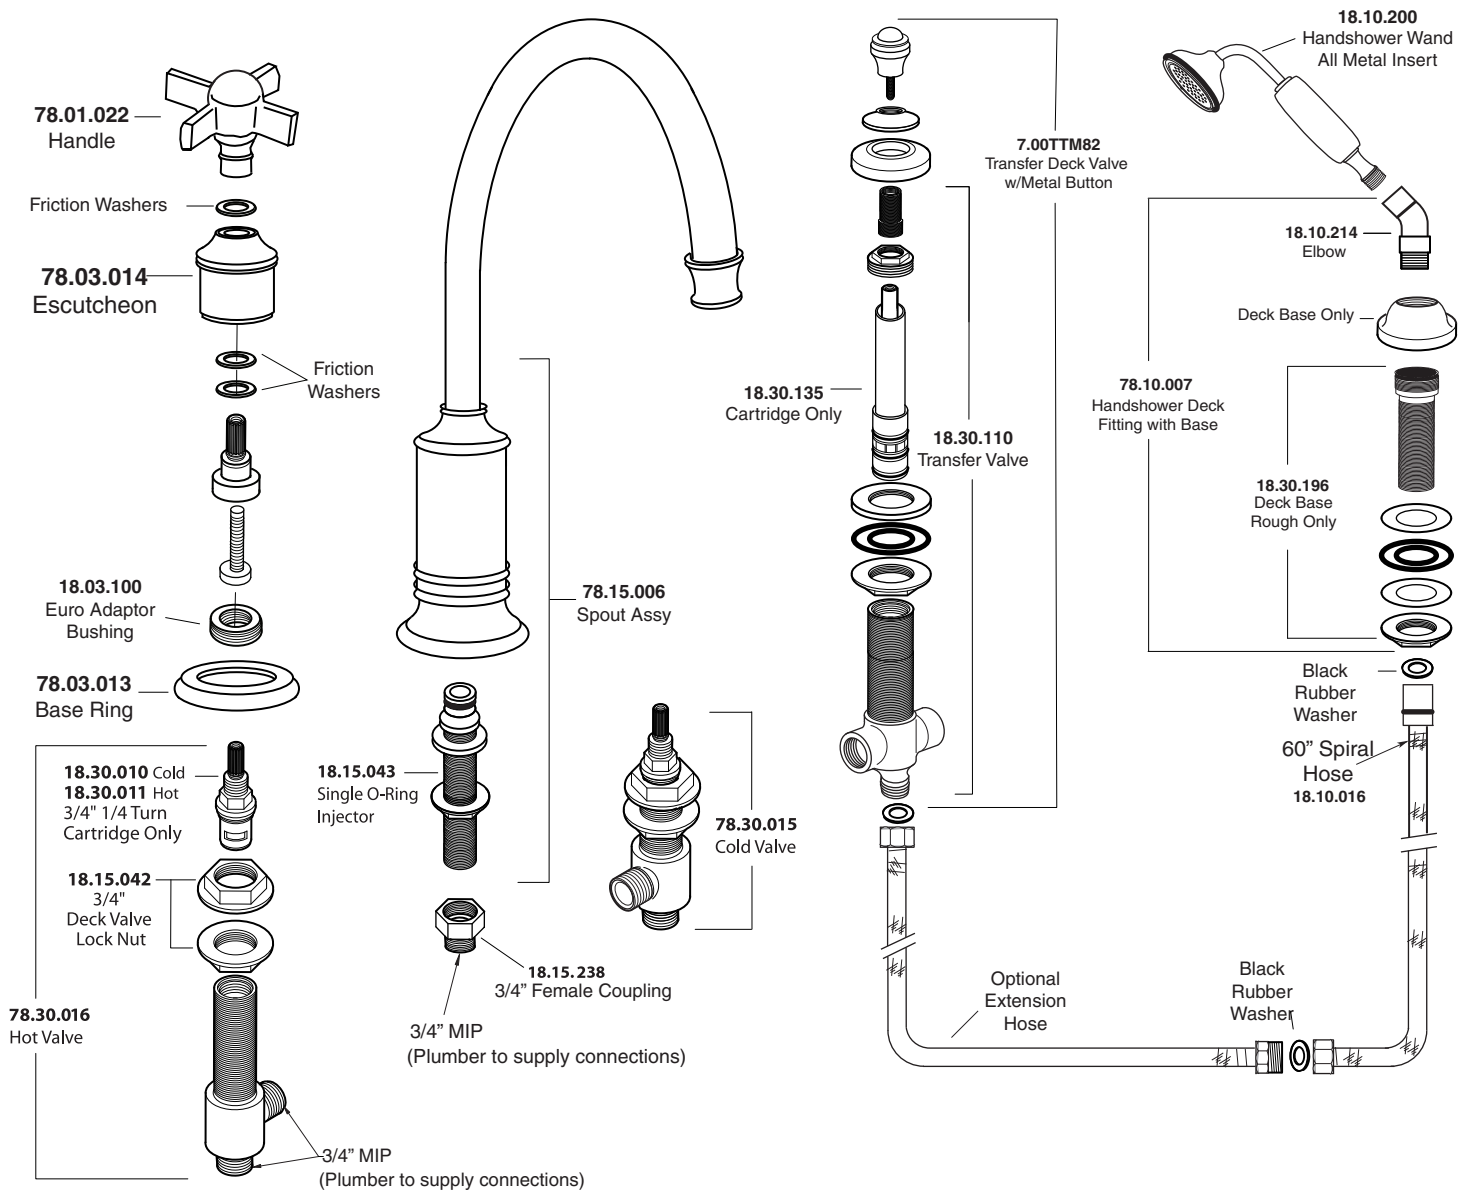

Parts List Margaux

Roman Tub Set with Deckmount
Handshower and Transfer Valve
7.5815793

Note: Measurements are subject to change or cancellation. No responsibility is assumed for use of superseded or voided pages.