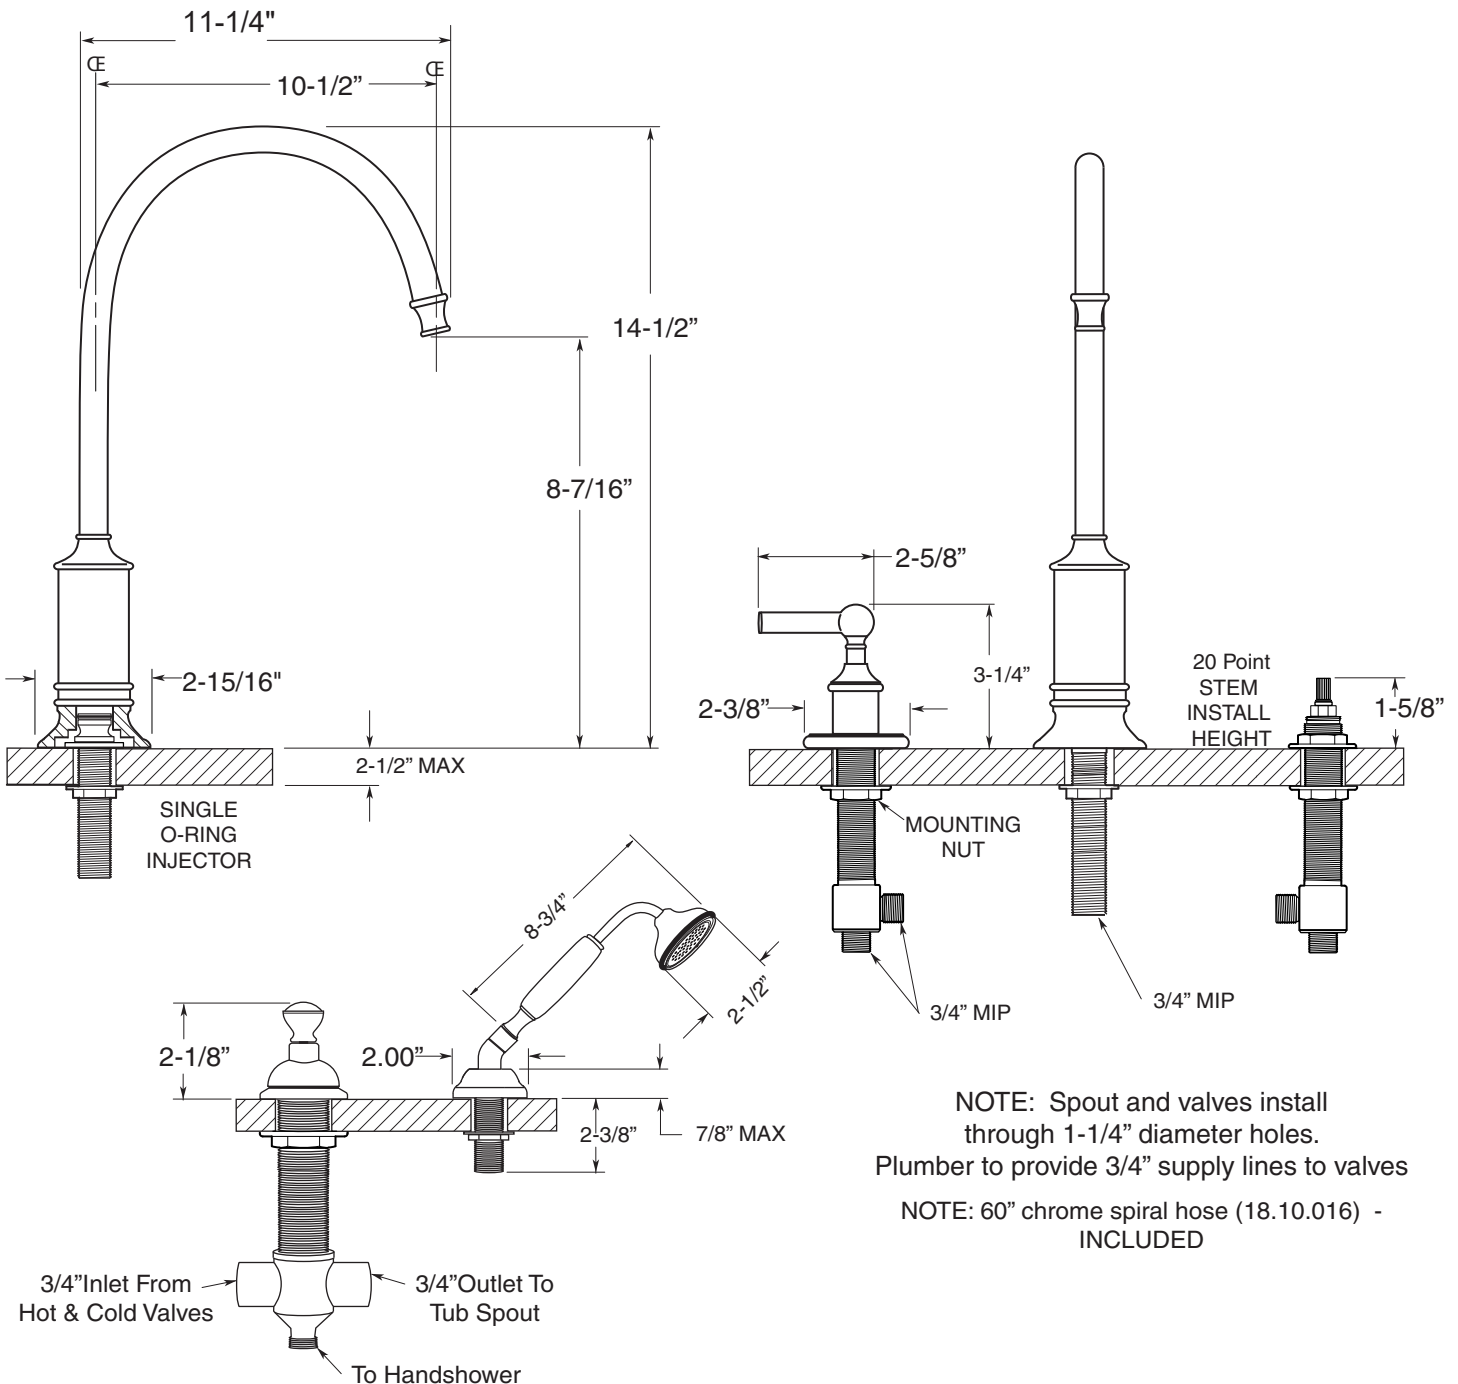

**FEATURES:**

- All brass construction.
- 3/4" valve bodies with 1/4-turn ceramic disc cartridge
- 18.30.011 HOT cartridge | 18.30.010 COLD cartridge
- Available in all finishes. Warranty varies according to finish selection.

Roman Tub with Deckmount  
Handshower and Transfer Valve  
7.5815893  
7.5815893T - Trim Only)

NOTE: Spout and valves install through 1-1/4" diameter holes.  
Plumber to provide 3/4" supply lines to valves  
NOTE: 60" chrome spiral hose (18.10.016) - INCLUDED

Note: Measurements are subject to change or cancellation. No responsibility is assumed for use of superseded or voided pages.