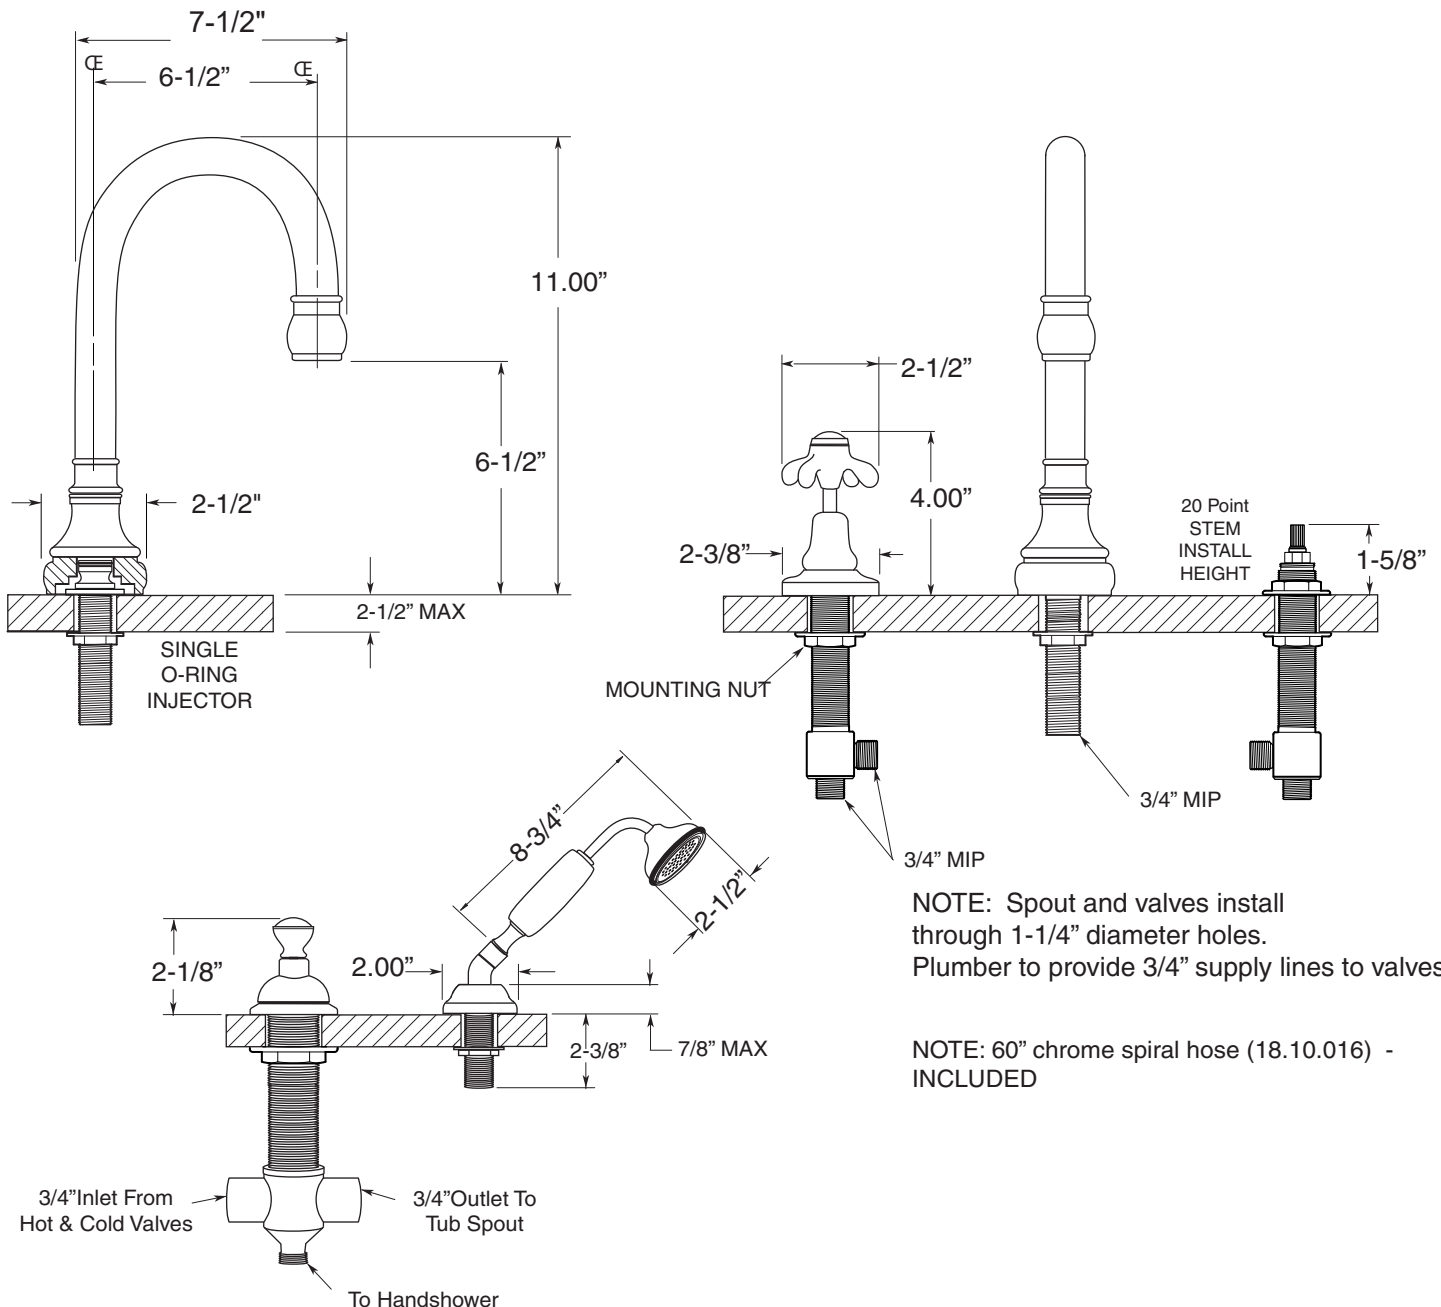

## Specifications

#### FEATURES:

- All brass construction.
- 3/4" valve bodies with 1/4-turn ceramic disc cartridge.
- 18.30.011 HOT cartridge | 18.30.010 COLD cartridge
- Available in all finishes. Warranty varies according to finish selection.

Roman Tub with Deckmount  
Handshower and Transfer Valve

7.5548193  
(7.5548193T - Trim Only)

NOTE: Spout and valves install through 1-1/4" diameter holes. Plumber to provide 3/4" supply lines to valves

NOTE: 60" chrome spiral hose (18.10.016) - INCLUDED

Note: Measurements are subject to change or cancellation. No responsibility is assumed for use of superseded or voided pages.