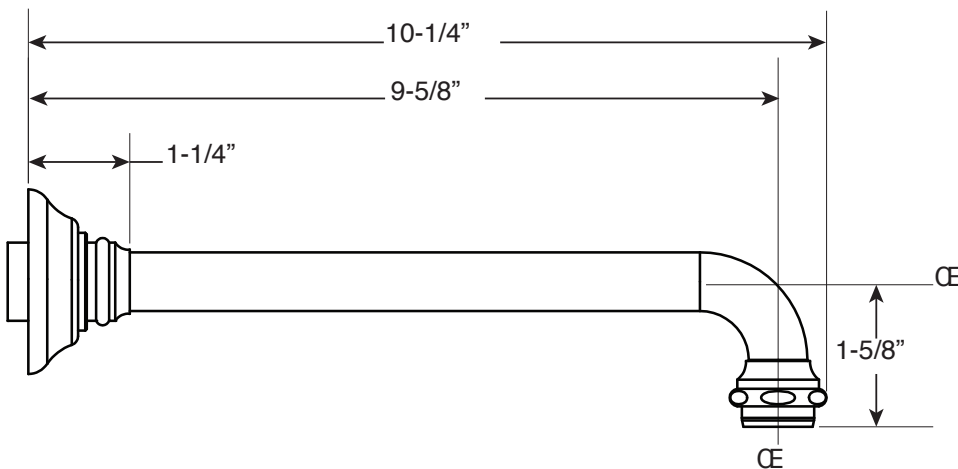

FEATURES:

- All brass construction
- Independent corner valves
- Includes soft touch drain assembly: P/N 18.11.052
- 1/4-turn ceramic disc valve cartridges P/N 18.30.035 Cold 18.30.036 Hot
- Available in all finishes. Warranty varies according to finish selection.

2700 Series Wall/Vessel Lavatory Set with Tremont X Handles

1.276207
(1.276207T - Trim Only)

Note: Measurements are subject to change. No responsibility is assumed for use of superseded or voided pages.