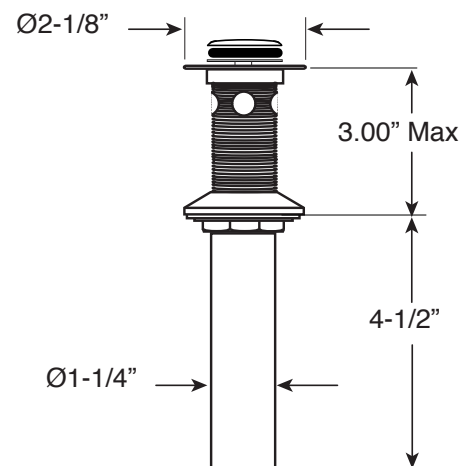

FEATURES:

- All brass construction
- Independent corner valves
- Includes soft touch drain assembly: P/N 18.11.052
- 1/4-turn ceramic disc valve cartridges P/N 18.30.035 Cold 18.30.036 Hot
- Available in all finishes. Warranty varies according to finish selection.

2700 Series Wall/Vessel Lavatory Set with Tremont X Handles

1.276207
(1.276207T - Trim Only)

Note: Measurements are subject to change. No responsibility is assumed for use of superseded or voided pages.