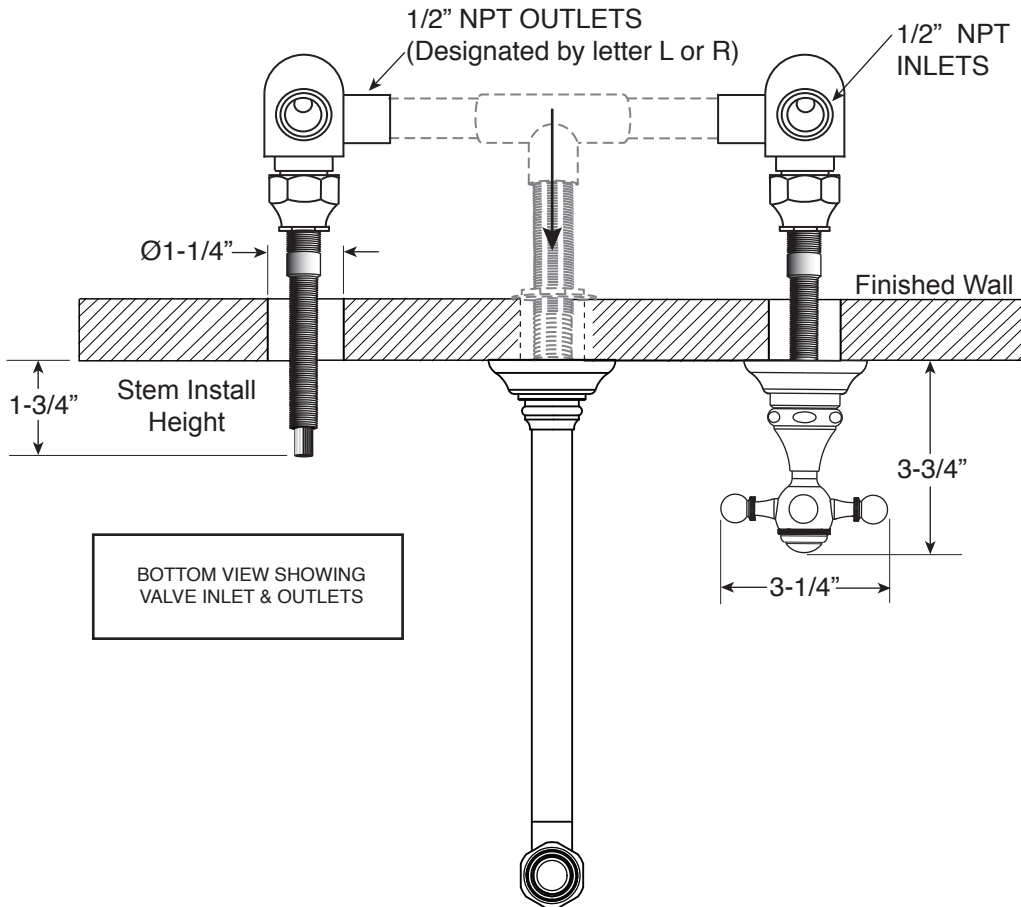

FEATURES:

- All brass construction
- Independent corner valves
- Includes soft touch drain assembly: P/N 18.11.052
- 1/4-turn ceramic disc valve cartridges P/N 18.30.035 Cold 18.30.036 Hot
- Available in all finishes. Warranty varies according to finish selection.

2700 Series Wall/Vessel Lavatory Set with Tremont X Handles

1.276207
(1.276207T - Trim Only)

Note: Measurements are subject to change. No responsibility is assumed for use of superseded or voided pages.