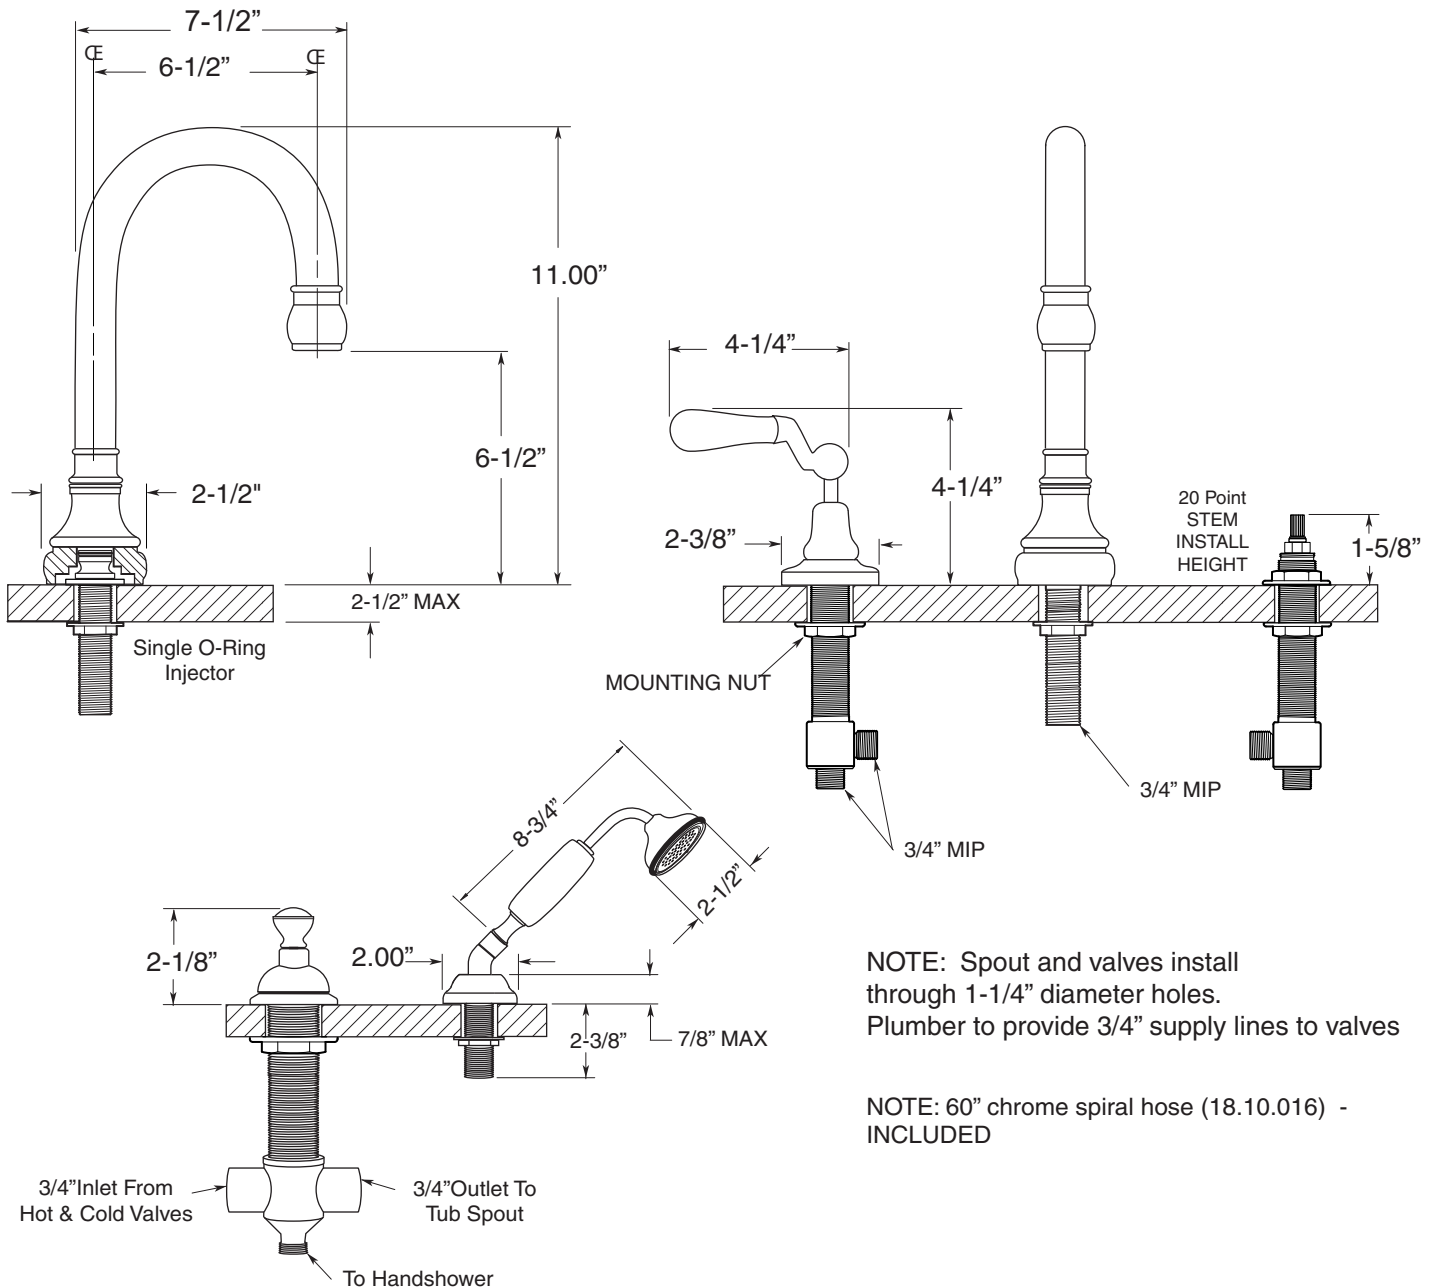

FEATURES:

- All brass construction.
- 3/4" valve bodies with 1/4-turn ceramic disc cartridge.
- 18.30.011 HOT cartridge | 18.30.010 COLD cartridge
- Available in all finishes. Warranty varies according to finish selection.

Roman Tub with Deckmount
Handshower and Transfer Valve
7.5548293
(7.5548293T - Trim Only)

NOTE: Spout and valves install through 1-1/4" diameter holes. Plumber to provide 3/4" supply lines to valves

NOTE: 60" chrome spiral hose (18.10.016) - INCLUDED

Note: Measurements are subject to change or cancellation. No responsibility is assumed for use of superseded or voided pages.