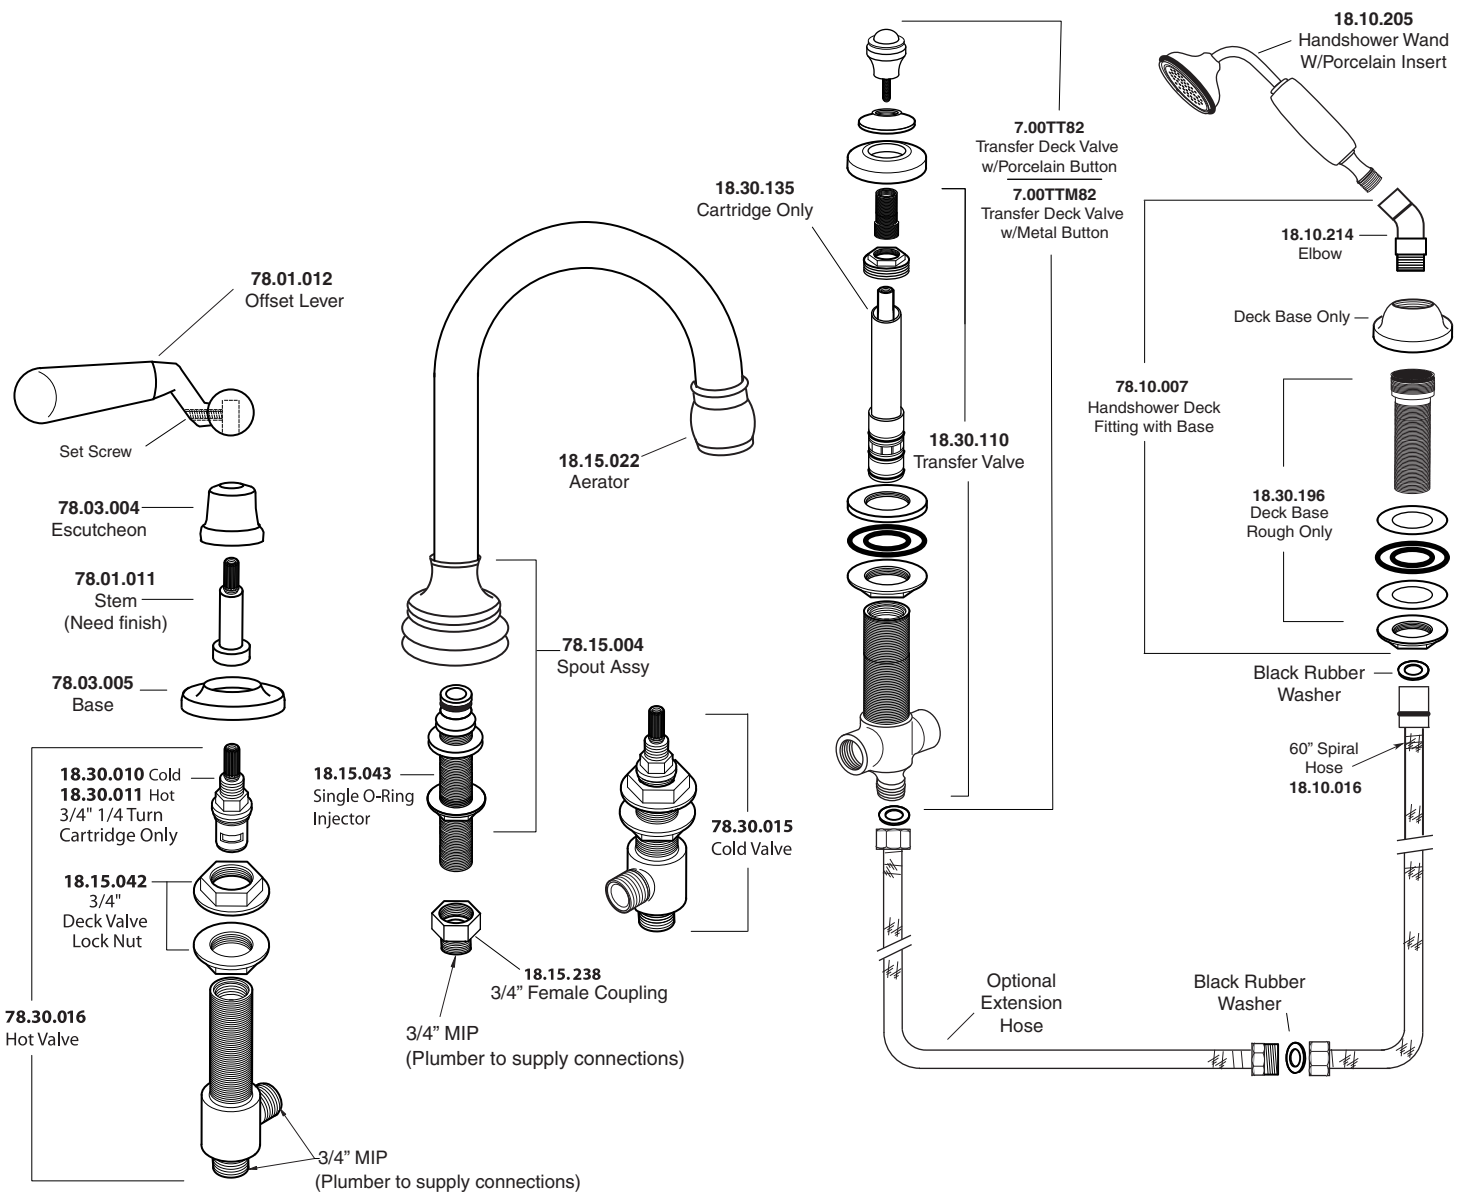

Parts List Rutherford

Roman Tub Set with Deckmount
Handshower and Transfer Valve

7.5548293

Note: Measurements are subject to change or cancellation. No responsibility is assumed for use of superseded or voided pages.