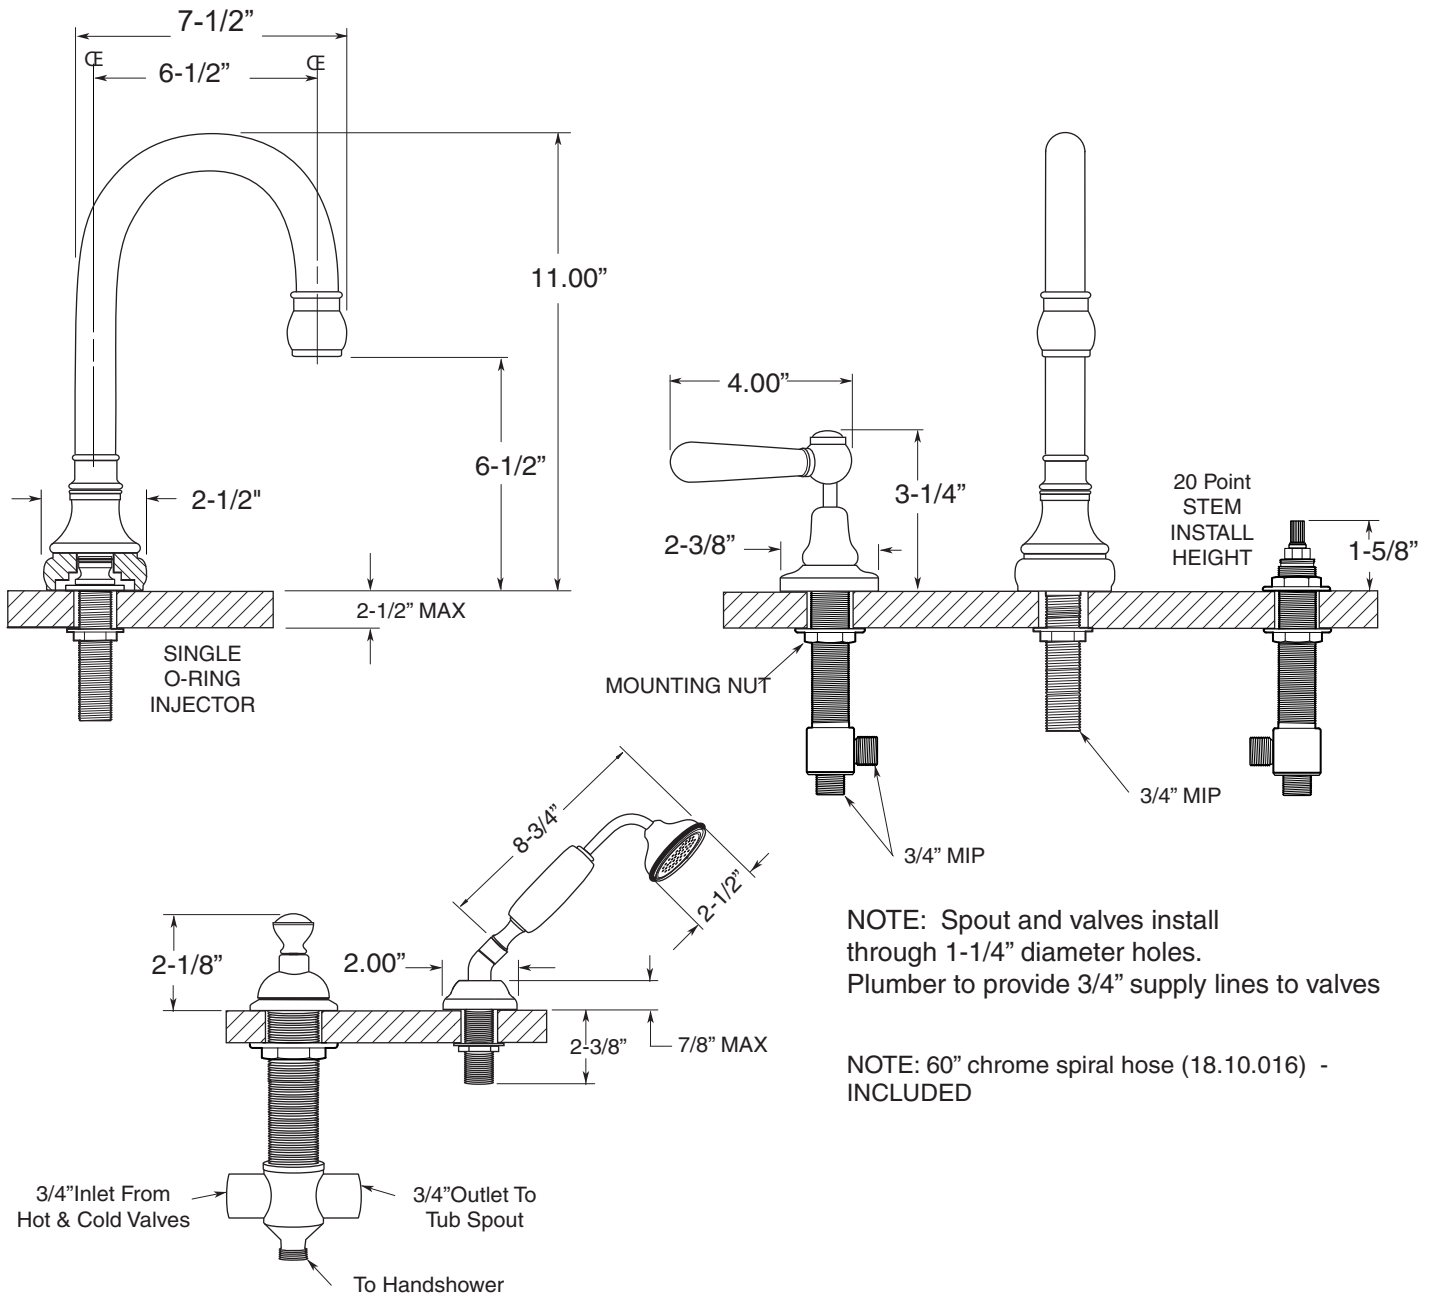

FEATURES:

- All brass construction.
- 3/4" valve bodies with 1/4-turn ceramic disc cartridge.
- 18.30.011 HOT cartridge | 18.30.010 COLD cartridge
- Available in all finishes. Warranty varies according to finish selection.

Roman Tub with Deckmount
Handshower and Transfer Valve

7.5548493
(7.5548493T - Trim Only)

NOTE: Spout and valves install through 1-1/4" diameter holes. Plumber to provide 3/4" supply lines to valves

NOTE: 60" chrome spiral hose (18.10.016) - INCLUDED

Note: Measurements are subject to change or cancellation. No responsibility is assumed for use of superseded or voided pages.