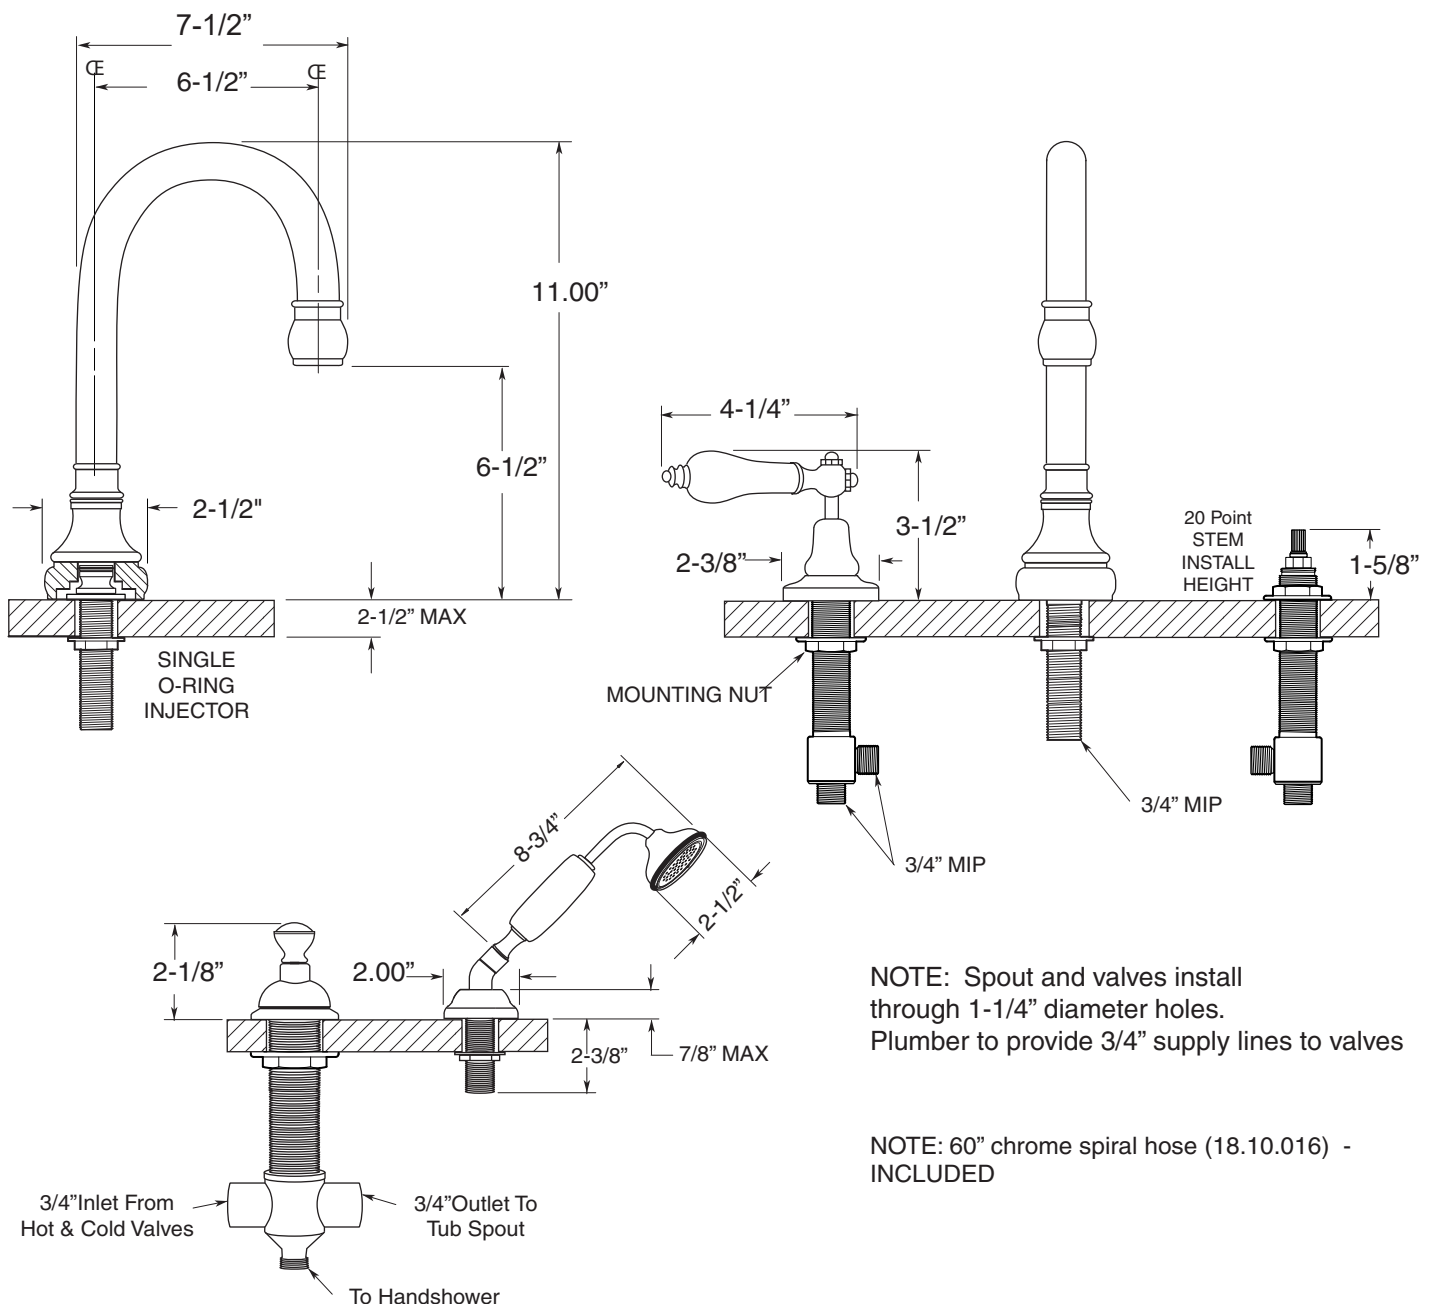

FEATURES:

- All brass construction.
- 3/4" valve bodies with 1/4-turn ceramic disc cartridge.
- 18.30.011 HOT cartridge | 18.30.010 COLD cartridge
- Available in all finishes. Warranty varies according to finish selection.

Roman Tub with Deckmount  
Handshower and Transfer Valve

7.5548593

(7.5548593T - Trim Only)

NOTE: Spout and valves install through 1-1/4" diameter holes. Plumber to provide 3/4" supply lines to valves

NOTE: 60" chrome spiral hose (18.10.016) - INCLUDED

Note: Measurements are subject to change or cancellation. No responsibility is assumed for use of superseded or voided pages.