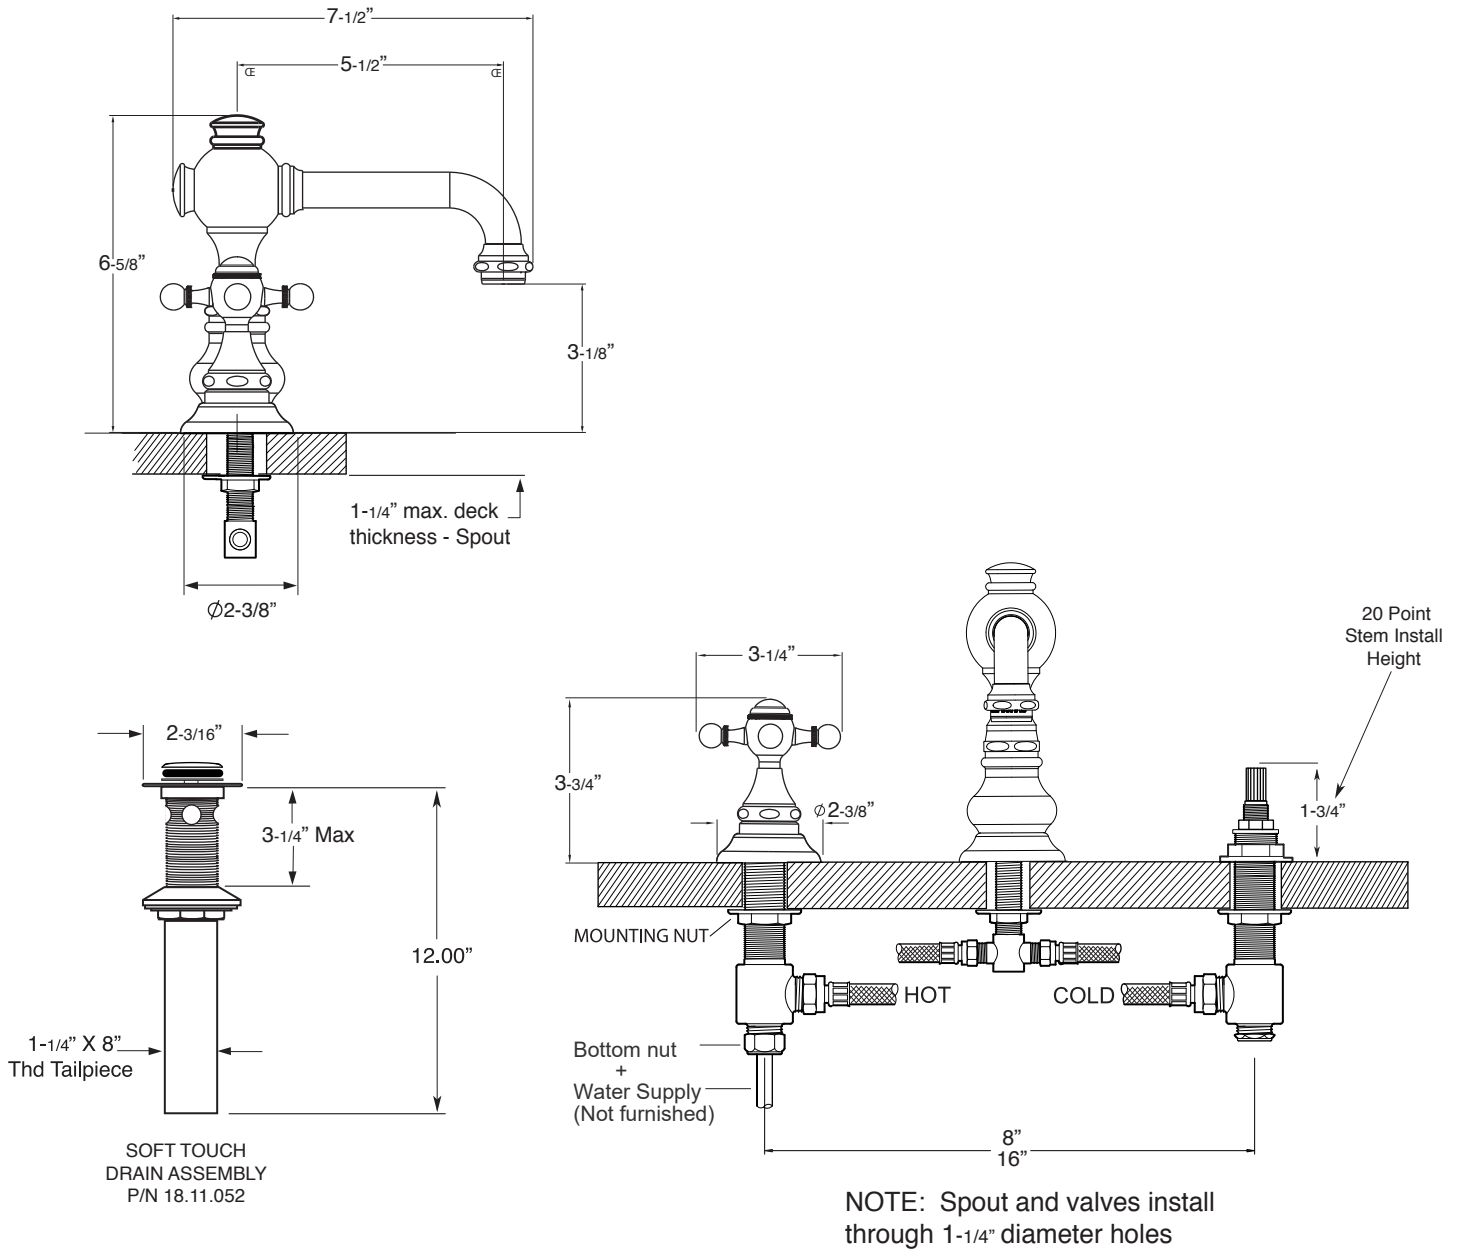

## FEATURES:

- All brass construction. Flexible hoses designed to be installed on 8" to 16" centers. Includes soft touch drain assembly. P/N 18.11.052
- Lever style handles with inside clip attachment.
- 20 PT. 1/4-turn ceramic disc valve cartridge.
  - Replacements: 18.30.035 (Cold) 18.30.036 (Hot)
- Available in all finishes. Warranty varies according to finish selection.
- Standard aerator is limited to 1.2 gpm.

## 2700 Series Widespread Lavatory Set with Tremont X Handles

### 1.276208

Note: Measurements are subject to change or cancellation. No responsibility is assumed for use of superseded or voided pages.