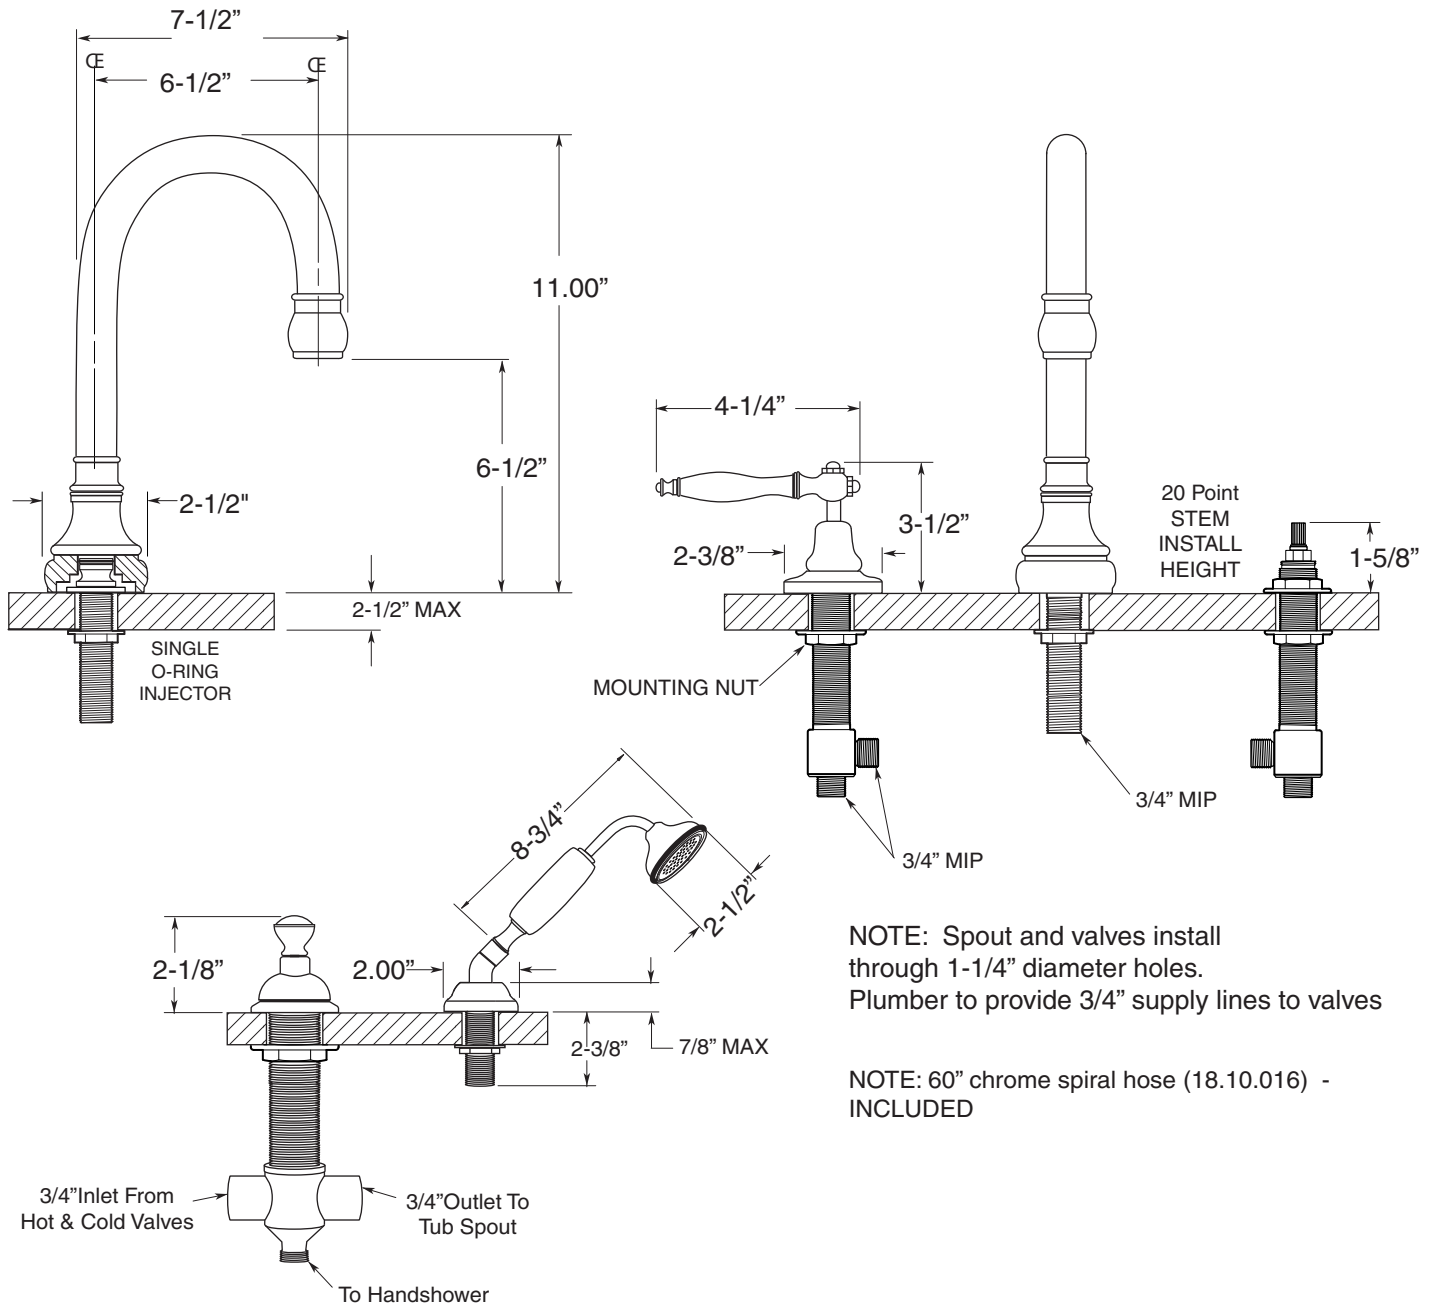

### FEATURES:

- All brass construction.
- 3/4" valve bodies with 1/4-turn ceramic disc cartridge.
- 18.30.011 HOT cartridge | 18.30.010 COLD cartridge
- Available in all finishes. Warranty varies according to finish selection.

Roman Tub with Deckmount  
Handshower and Transfer Valve

7.5548693  
(7.5548693T - Trim Only)

NOTE: Spout and valves install through 1-1/4" diameter holes.  
Plumber to provide 3/4" supply lines to valves

NOTE: 60" chrome spiral hose (18.10.016) - INCLUDED

Note: Measurements are subject to change or cancellation. No responsibility is assumed for use of superseded or voided pages.