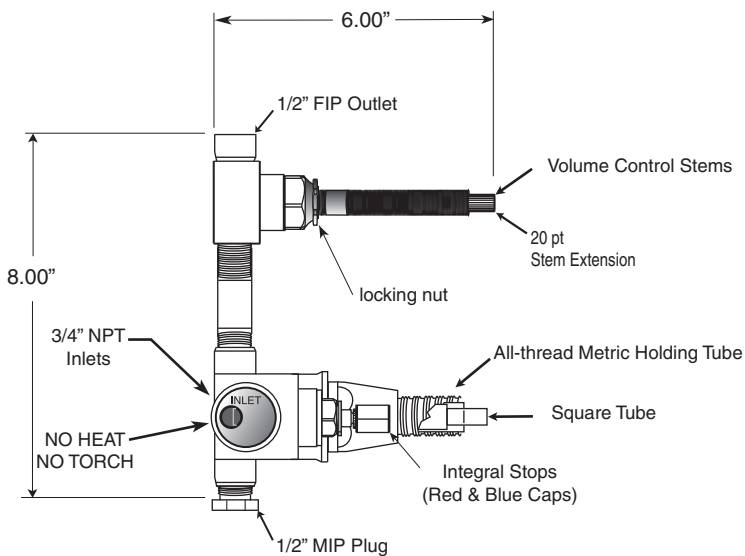

Cote d'Or

1/2" Imperial Thermostatic
and One Volume Control

7.0202196V

Drop Cross Handle

(7.0202196VT Trim Only)

FEATURES:

- All brass construction.
- Available in all finishes. Warranty varies according to finish selection.
- Thermostatic valve cartridge: 18.30.082
- Shut-off cartridge: 18.30.036
- Screw driver spring check valve: (2) 18.30.181
- 5.0 GPM @ 45PSI

SIDE VIEW - VALVE ONLY

SIDE VIEW - INSTALLED