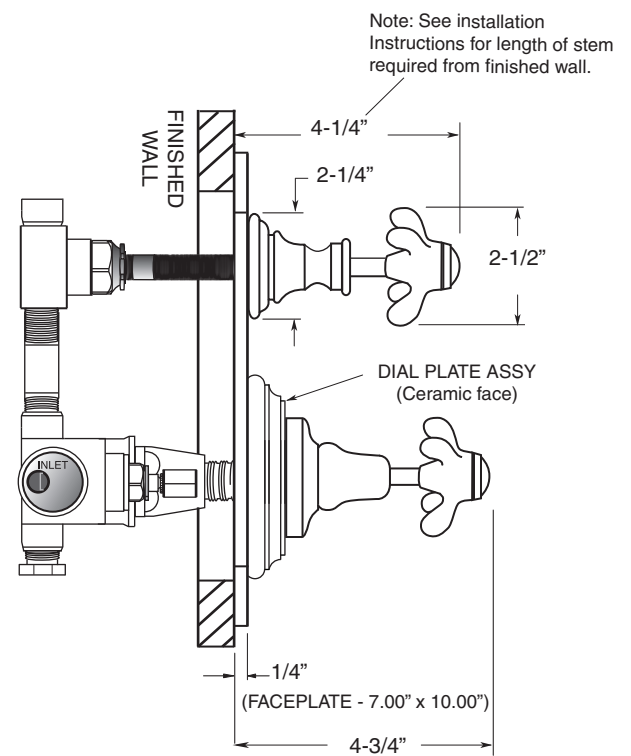

Cote d'Or

1/2" Imperial Thermostatic
and One Volume Control

7.0202196V

Drop Cross Handle

(7.0202196VT Trim Only)

FEATURES:

- All brass construction.
- Available in all finishes. Warranty varies according to finish selection.
- Thermostatic valve cartridge: 18.30.082
- Shut-off cartridge: 18.30.036
- Screw driver spring check valve: (2) 18.30.181
- 5.0 GPM @ 45PSI

SIDE VIEW - VALVE ONLY

SIDE VIEW - INSTALLED