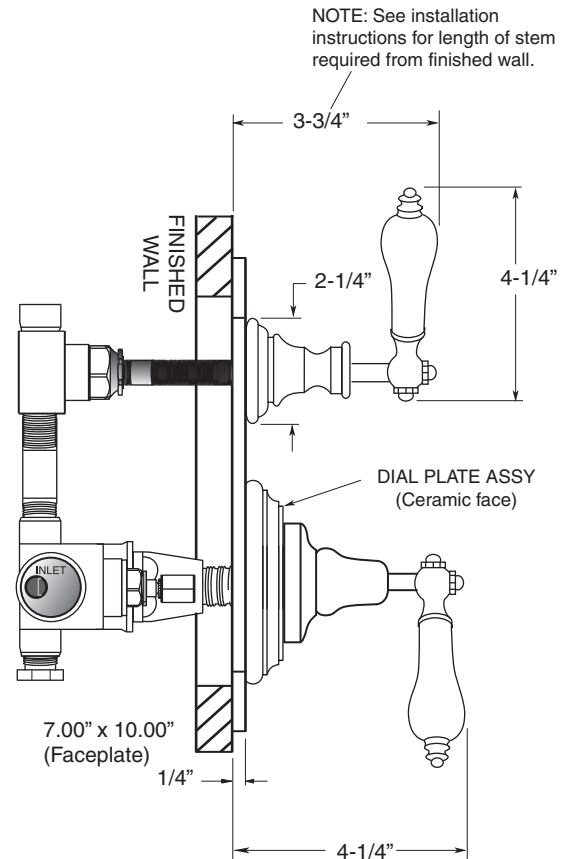

Cote d'Or

1/2" Imperial Thermostatic
and One Volume Control

7.0202596V

Porcelain Lever

(7.0202596VT Trim Only)

FEATURES:

- All brass construction.
- Available in all finishes. Warranty varies according to finish selection.
- Thermostatic valve cartridge: 18.30.082
- Shut-off cartridge: 18.30.036
- Screw driver spring check valve: (2) 18.30.181
- 5.0 GPM @ 45PSI

SIDE VIEW - VALVE ONLY

SIDE VIEW - INSTALLED

Note: Measurements are subject to change or cancellation. No responsibility is assumed for use of superseded or voided pages.