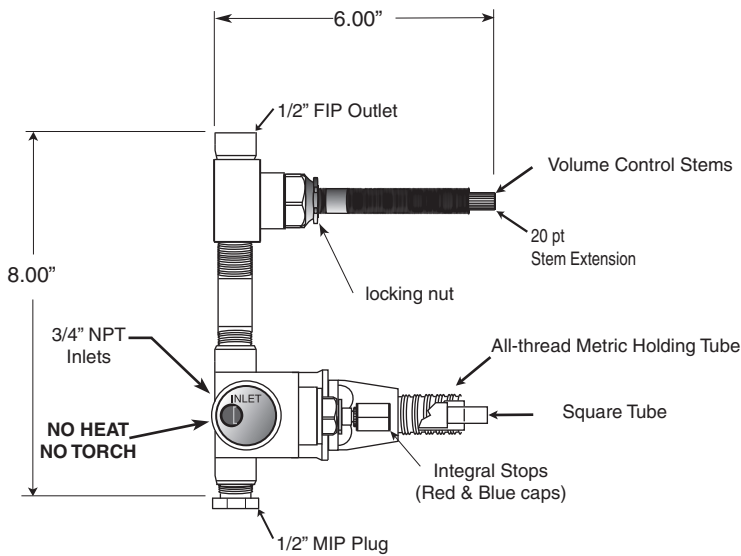

Cote d'Or

1/2" Imperial Thermostatic
and One Volume Control

7.0202596V

Porcelain Lever

(7.0202596VT Trim Only)

FEATURES:

- All brass construction.
- Available in all finishes. Warranty varies according to finish selection.
- Thermostatic valve cartridge: 18.30.082
- Shut-off cartridge: 18.30.036
- Screw driver spring check valve: (2) 18.30.181
- 5.0 GPM @ 45PSI

SIDE VIEW - VALVE ONLY

SIDE VIEW - INSTALLED

Note: Measurements are subject to change or cancellation. No responsibility is assumed for use of superseded or voided pages.