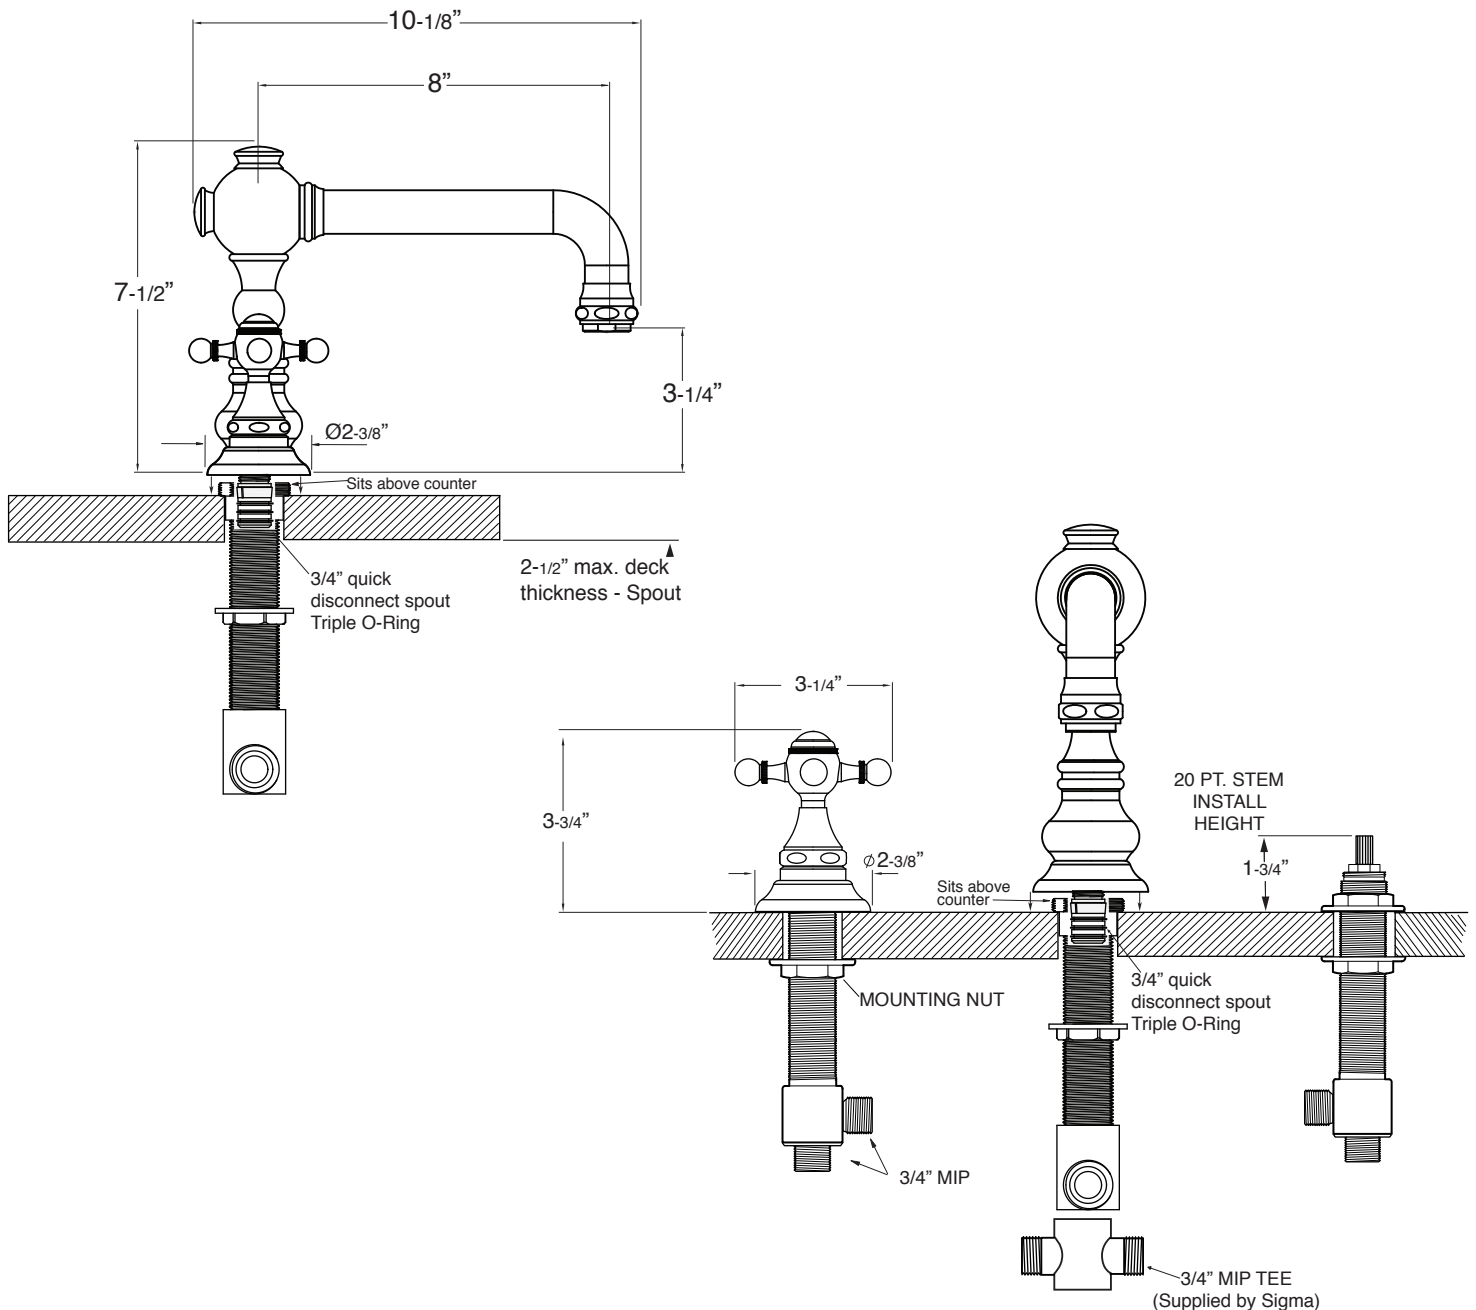

FEATURES:

- All brass construction.
- 3/4" valve bodies with 20 PT. 1/4-turn ceramic disc cartridge.
  - 18.30.010 Cold, 18.30.011 Hot
- Available in all finishes. Warranty varies according to finish.

## 2700 Series 3-Hole Roman Tub Set with Tremont X Handle

**1.276277**

1.276277T - Trim Only

78.30.406 - Rough Kit

Note: Measurements are subject to change or cancellation. No responsibility is assumed for use of superseded or voided pages.