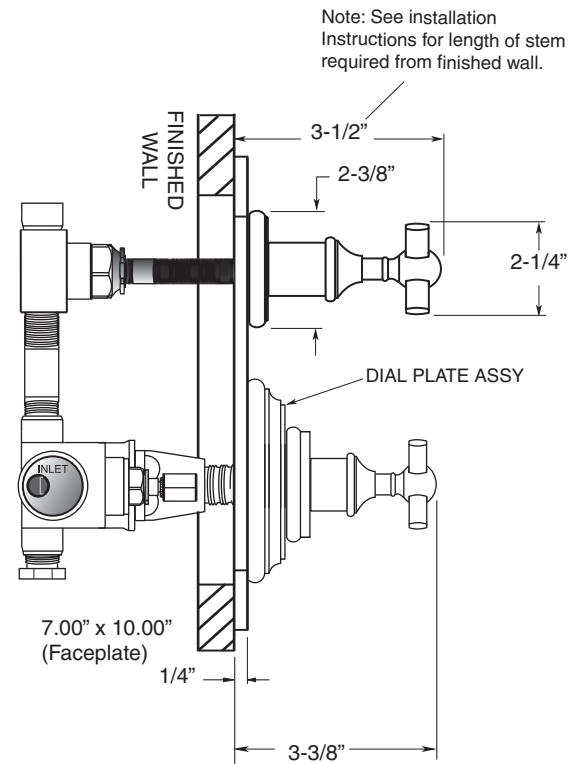

Margaux

1/2" Imperial Thermostatic
and One Volume Control

7.0215796V

Cross Handle

(7.0215796VT Trim Only)

FEATURES:

- All brass construction.
- Available in all finishes. Warranty varies according to finish selection.
- Solid brass dial assembly preset @ 110° Max.
- Thermostatic valve cartridge: 18.30.082
- Shut-off cartridge: 18.30.036
- Screw driver spring check valve: (2) 18.30.181
- 5.0 GPM @ 45PSI

SIDE VIEW - VALVE ONLY

SIDE VIEW - INSTALLED

Note: Measurements are subject to change or cancellation. No responsibility is assumed for use of superseded or voided pages.