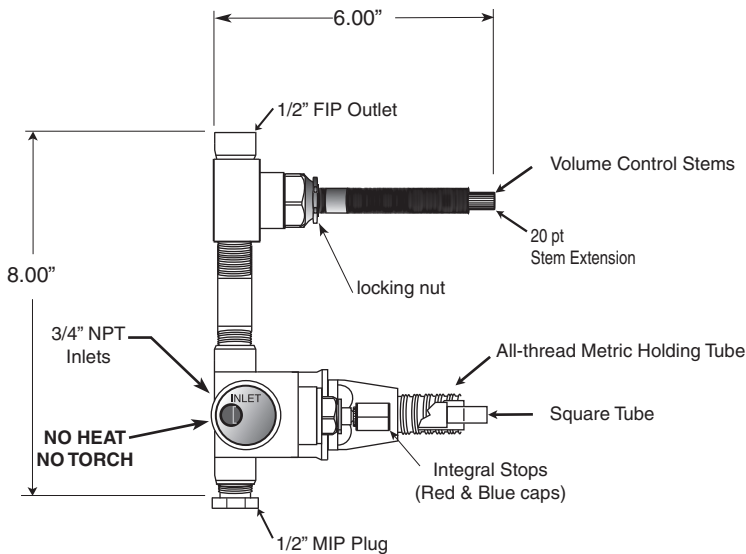

Margaux

1/2" Imperial Thermostatic
and One Volume Control

7.0215796V

Cross Handle

(7.0215796VT Trim Only)

FEATURES:

- All brass construction.
- Available in all finishes. Warranty varies according to finish selection.
- Solid brass dial assembly preset @ 110° Max.
- Thermostatic valve cartridge: 18.30.082
- Shut-off cartridge: 18.30.036
- Screw driver spring check valve: (2) 18.30.181
- 5.0 GPM @ 45PSI

SIDE VIEW - VALVE ONLY

SIDE VIEW - INSTALLED

Note: Measurements are subject to change or cancellation. No responsibility is assumed for use of superseded or voided pages.