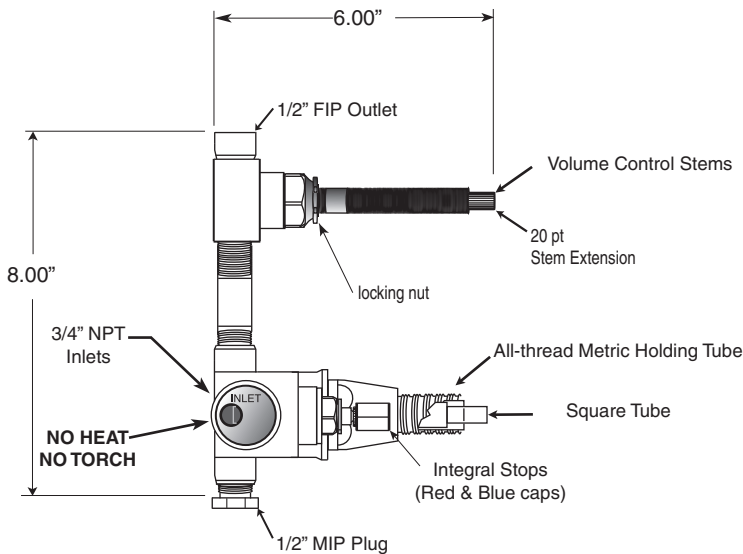

Margaux

1/2" Imperial Thermostatic
and One Volume Control
7.0215896V
Straight Lever
(7.0215896VT Trim Only)

FEATURES:

- All brass construction.
- Available in all finishes. Warranty varies according to finish selection.
- Solid brass dial assembly preset @ 110° Max.
- Thermostatic valve cartridge: 18.30.082
- Shut-off cartridge: 18.30.036
- Screw driver spring check valve: (2) 18.30.181
- 5.0 GPM @ 45PSI

SIDE VIEW - VALVE ONLY

SIDE VIEW - INSTALLED

Note: Measurements are subject to change or cancellation. No responsibility is assumed for use of superseded or voided pages.