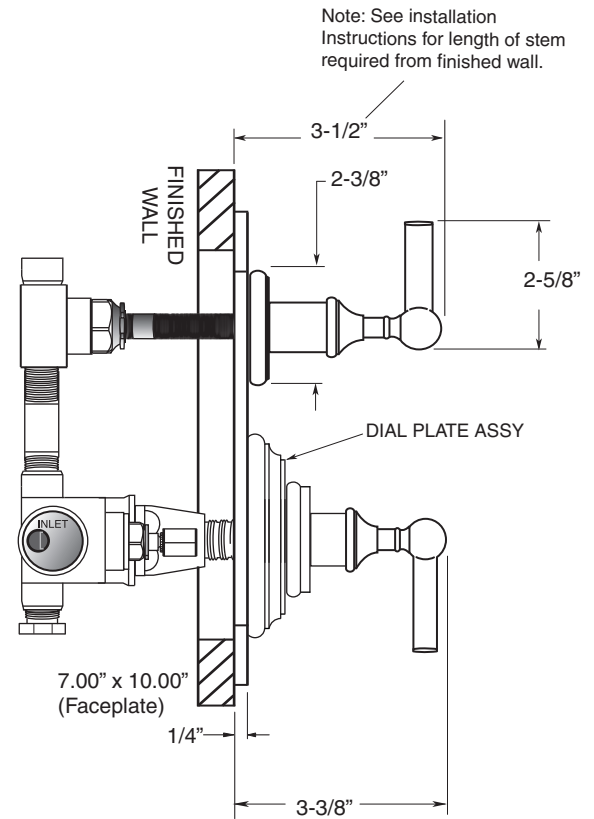

Margaux

1/2" Imperial Thermostatic
and One Volume Control
7.0215896V
Straight Lever
(7.0215896VT Trim Only)

FEATURES:

- All brass construction.
- Available in all finishes. Warranty varies according to finish selection.
- Solid brass dial assembly preset @ 110° Max.
- Thermostatic valve cartridge: 18.30.082
- Shut-off cartridge: 18.30.036
- Screw driver spring check valve: (2) 18.30.181
- 5.0 GPM @ 45PSI

SIDE VIEW - VALVE ONLY

SIDE VIEW - INSTALLED

Note: Measurements are subject to change or cancellation. No responsibility is assumed for use of superseded or voided pages.