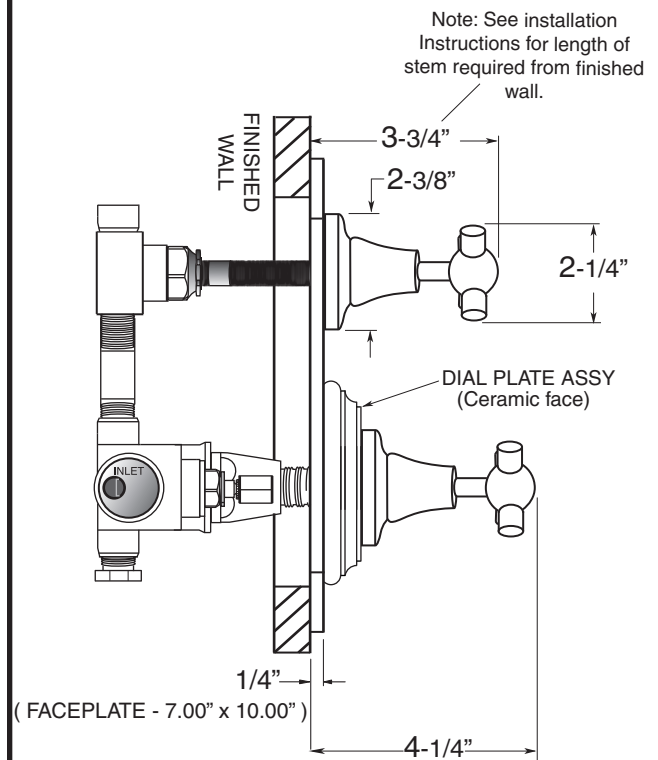

St. Julien

1/2" Imperial Thermostatic
and One Volume Control
7.0246396V
Cross Handle

(7.0246396VT Trim Only)

FEATURES:

- All brass construction.
- Available in all finishes. Warranty varies according to finish selection.
- Thermostatic valve cartridge: 18.30.082
- Shut-off cartridge: 18.30.036
- Screw driver spring check valve: (2) 18.30.181
- 5.0 GPM @ 45PSI

SIDE VIEW - VALVE ONLY

SIDE VIEW - INSTALLED

Note: Measurements are subject to change or cancellation. No responsibility is assumed for use of superseded or voided pages.