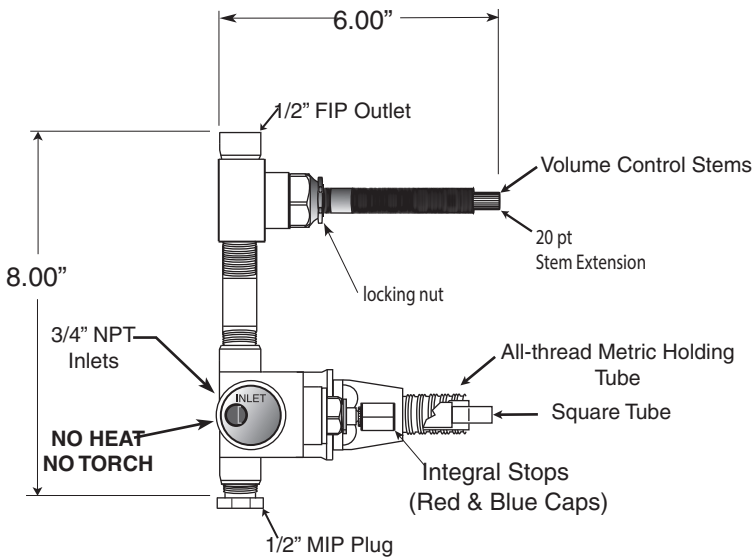

St. Julien

1/2" Imperial Thermostatic
and One Volume Control
7.0246396V
Cross Handle

(7.0246396VT Trim Only)

FEATURES:

- All brass construction.
- Available in all finishes. Warranty varies according to finish selection.
- Thermostatic valve cartridge: 18.30.082
- Shut-off cartridge: 18.30.036
- Screw driver spring check valve: (2) 18.30.181
- 5.0 GPM @ 45PSI

SIDE VIEW - VALVE ONLY

SIDE VIEW - INSTALLED

Note: Measurements are subject to change or cancellation. No responsibility is assumed for use of superseded or voided pages.