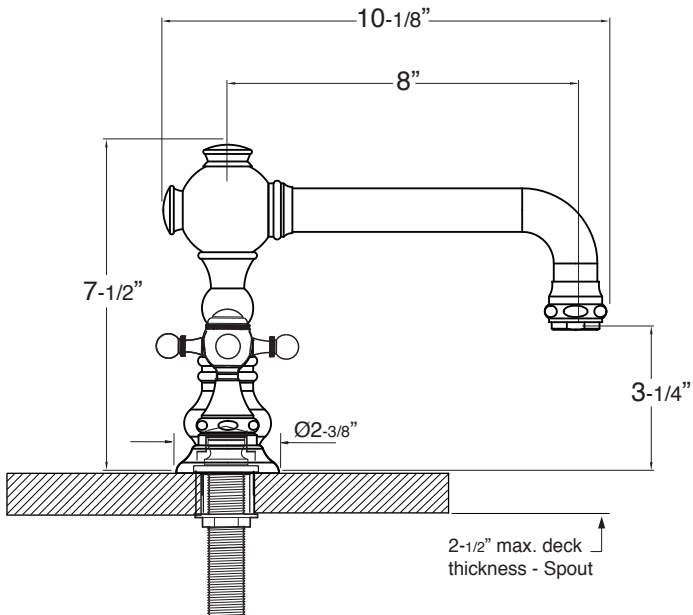

FEATURES:

- All brass construction.
- 3/4" valve bodies with 20 PT. 1/4-turn ceramic disc cartridge.
  - Cold Cartridge 18.30.010, Hot Cartridge 18.30.011
- Available in all finishes. Warranty varies according to finish.

## 2700 Series 5-Hole Roman Tub Set with Tremont X Handles

1.276293

1.276293T - Trim Only

78.30.411 - Rough Kit

Spout and valves install through 1-1/4" diameter holes.  
 Diverter valve installs through 1-1/2" diameter holes.  
 Plumber to provide 3/4" supply lines to valves

NOTE: 1/2" outlet for in-line double check valve (18.15.055), and 60" chrome spiral hose (18.10.016) - INCLUDED

Note: Measurements are subject to change or cancellation. No responsibility is assumed for use of superseded or voided pages.