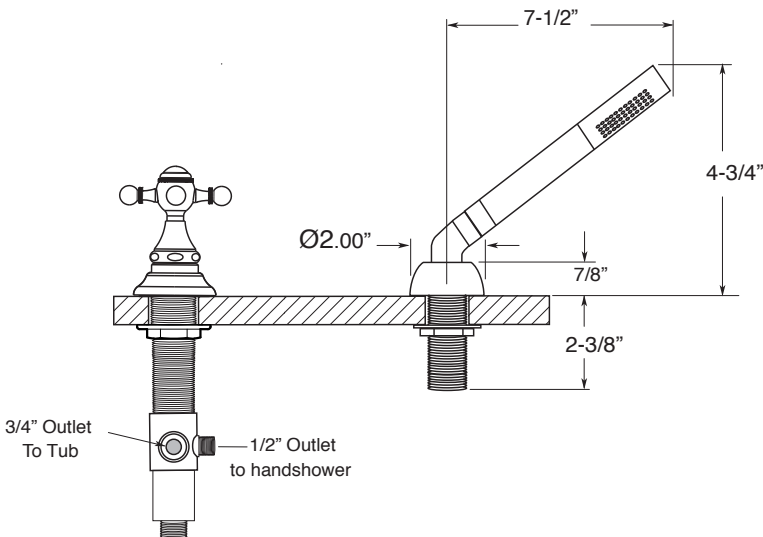

FEATURES:

- All brass construction.
- 3/4" valve bodies with 20 PT. 1/4-turn ceramic disc cartridge.
  - Cold Cartridge 18.30.010, Hot Cartridge 18.30.011
- Available in all finishes. Warranty varies according to finish.

## 2700 Series 5-Hole Roman Tub Set with Tremont X Handles

1.276293

1.276293T - Trim Only

78.30.411 - Rough Kit

Spout and valves install through 1-1/4" diameter holes.  
 Diverter valve installs through 1-1/2" diameter holes.  
 Plumber to provide 3/4" supply lines to valves

NOTE: 1/2" outlet for in-line double check valve (18.15.055), and 60" chrome spiral hose (18.10.016) - INCLUDED

Note: Measurements are subject to change or cancellation. No responsibility is assumed for use of superseded or voided pages.