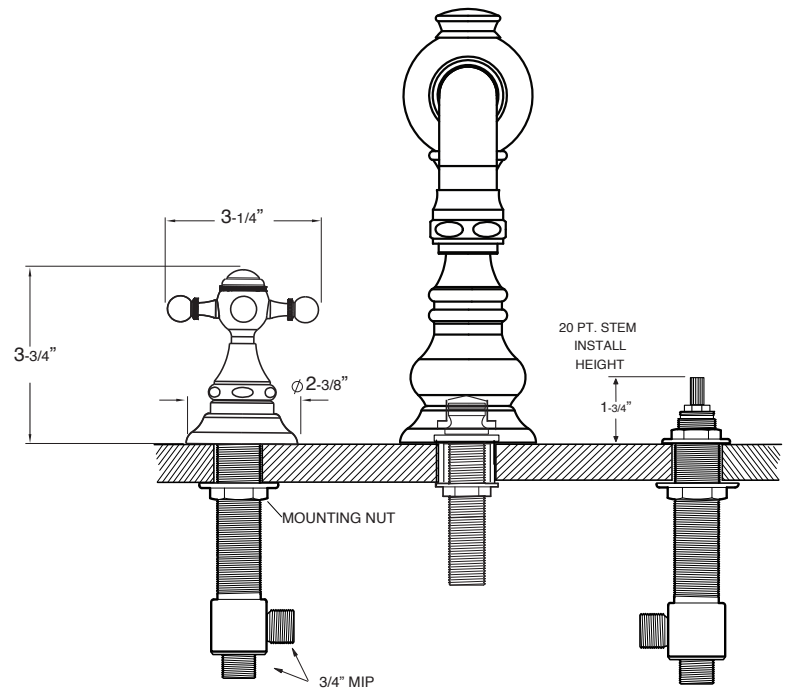

FEATURES:

- All brass construction.
- 3/4" valve bodies with 20 PT. 1/4-turn ceramic disc cartridge.
  - Cold Cartridge 18.30.010, Hot Cartridge 18.30.011
- Available in all finishes. Warranty varies according to finish.

## 2700 Series 5-Hole Roman Tub Set with Tremont X Handles

1.276293

1.276293T - Trim Only

78.30.411 - Rough Kit

Spout and valves install through 1-1/4" diameter holes.  
 Diverter valve installs through 1-1/2" diameter holes.  
 Plumber to provide 3/4" supply lines to valves

NOTE: 1/2" outlet for in-line double check valve (18.15.055), and 60" chrome spiral hose (18.10.016) - INCLUDED

Note: Measurements are subject to change or cancellation. No responsibility is assumed for use of superseded or voided pages.