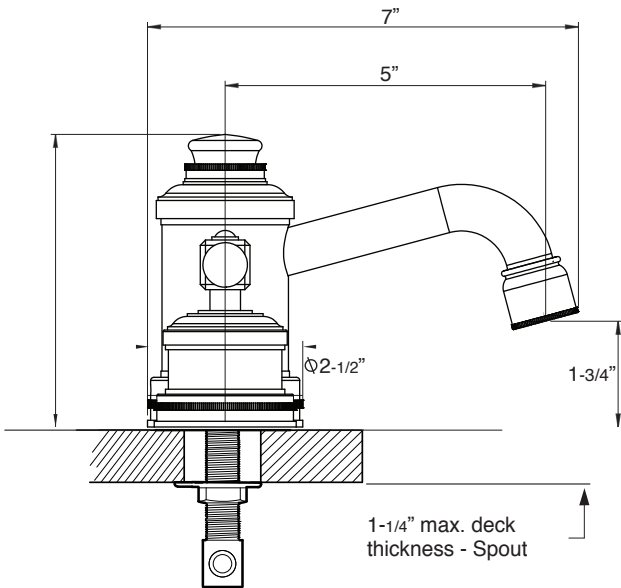

FEATURES:

- All brass construction. Flexible hoses designed to be installed on 8" to 16" centers. Includes soft touch style drain assembly.
- Lever style handles with top screw attachment.
- 20pt. 1/4-turn ceramic disc valve cartridge.
- Available in all finishes. Warranty varies according to finish selection.
- Standard aerator is limited to 1.2 gpm.

2800 Series Widespread Lavatory Set with Regent Handles

1.285308

NOTE: Spout and valves install through 1-1/4" diameter holes

SOFT TOUCH
DRAIN ASSEMBLY
P/N 18.11.052

Note: Measurements are subject to change or cancellation. No responsibility is assumed for use of superseded or voided pages.