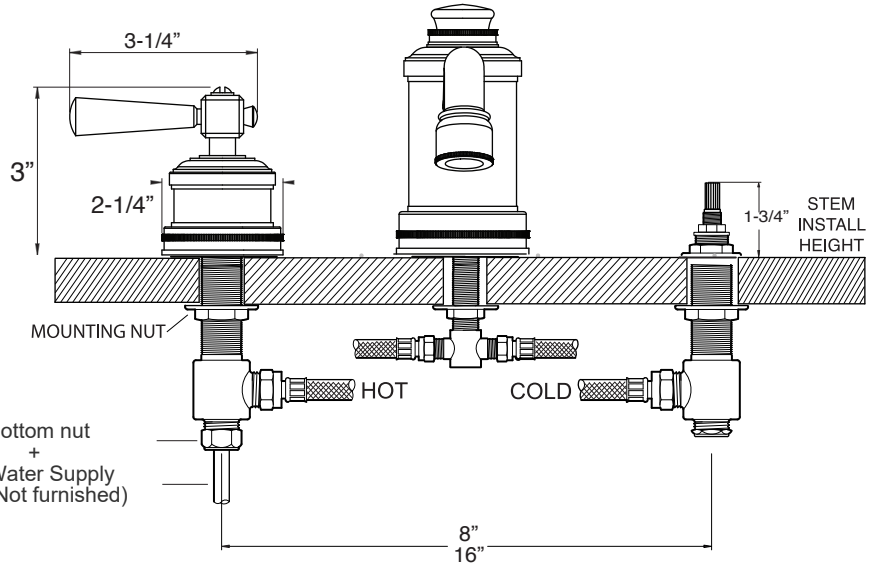

FEATURES:

- All brass construction. Flexible hoses designed to be installed on 8" to 16" centers. Includes soft touch style drain assembly.
- Lever style handles with top screw attachment.
- 20pt. 1/4-turn ceramic disc valve cartridge.
- Available in all finishes. Warranty varies according to finish selection.
- Standard aerator is limited to 1.2 gpm.

2800 Series Widespread Lavatory Set with Regent Handles

1.285308

NOTE: Spout and valves install through 1-1/4" diameter holes

SOFT TOUCH
DRAIN ASSEMBLY
P/N 18.11.052

Note: Measurements are subject to change or cancellation. No responsibility is assumed for use of superseded or voided pages.