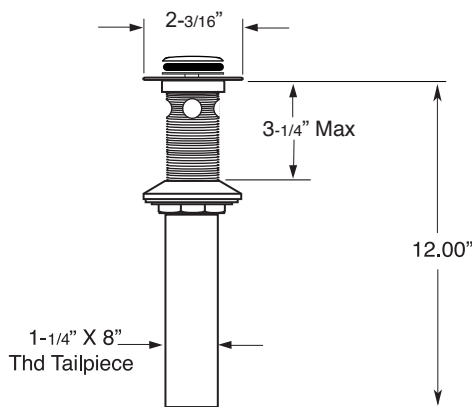

FEATURES:

- All brass construction. Flexible hoses designed to be installed on 8" to 16" centers. Includes soft touch style drain assembly.
- Lever style handles with top screw attachment.
- 20pt. 1/4-turn ceramic disc valve cartridge.
- Available in all finishes. Warranty varies according to finish selection.
- Standard aerator is limited to 1.2 gpm.

2800 Series Widespread Lavatory Set with Regent Handles

1.285308

NOTE: Spout and valves install through 1-1/4" diameter holes

SOFT TOUCH
DRAIN ASSEMBLY
P/N 18.11.052

Note: Measurements are subject to change or cancellation. No responsibility is assumed for use of superseded or voided pages.