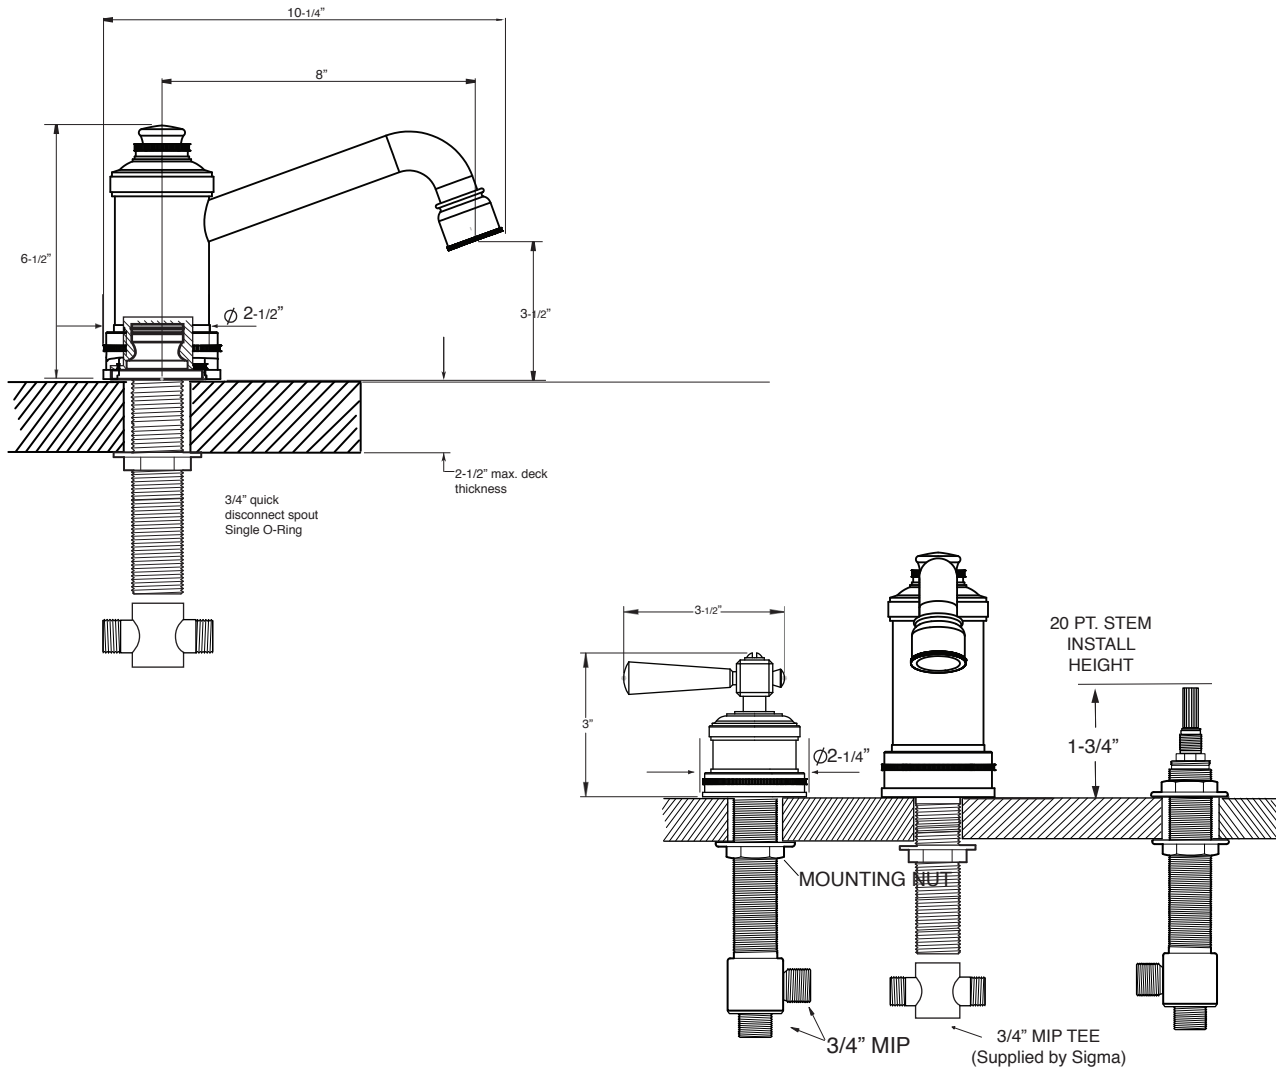

FEATURES:

- All brass construction.
- 3/4" valve bodies with 20 PT. 1/4-turn ceramic disc cartridge.
 - 18.30.010 Cold, 18.30.011 Hot
- Available in all finishes. Warranty varies according to finish.

2800 Series 3-Hole Roman Tub Set with Regent Handle

1.285377

1.285377T - Trim Only

78.30.006S - Rough Kit

NOTE: Spout and valves install through 1-1/4" diameter holes.
Plumber to provide 3/4" supply lines to valves