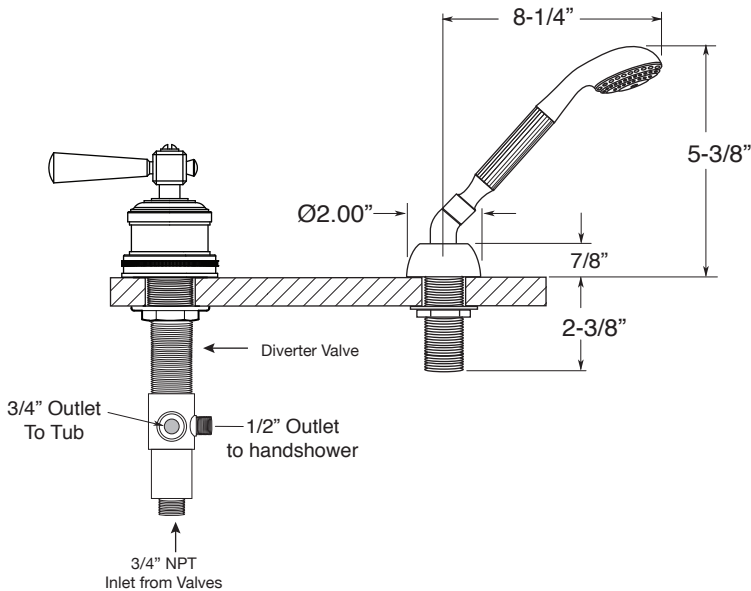

FEATURES:

- All brass construction.
- 3/4" valve bodies with 20 PT. 1/4-turn ceramic disc cartridge.
 - Cold Cartridge 18.30.010, Hot Cartridge 18.30.011
- Available in all finishes. Warranty varies according to finish

SPECIFICATIONS

2800 Series 5-Hole Roman Tub Set with Regent Handles

1.285393

1.285393T - Trim Only

78.30.136 - Rough Kit

NOTE: Spout and valves install through 1-1/4" diameter holes. Plumber to provide 3/4" supply lines to valves

Note: Measurements are subject to change or cancellation. No responsibility is assumed for use of superseded or voided pages.