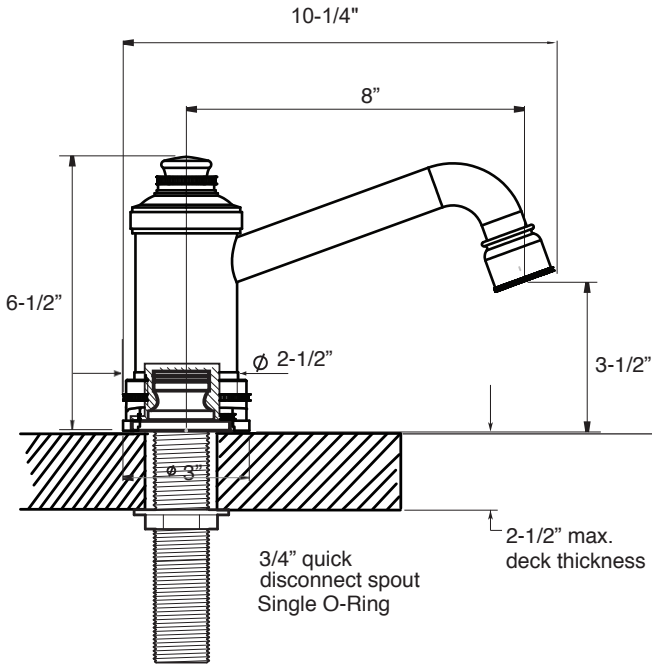

FEATURES:

- All brass construction.
- 3/4" valve bodies with 20 PT. 1/4-turn ceramic disc cartridge.
 - Cold Cartridge 18.30.010, Hot Cartridge 18.30.011
- Available in all finishes. Warranty varies according to finish

SPECIFICATIONS

2800 Series 5-Hole Roman Tub Set with Regent Handles

1.285393

1.285393T - Trim Only

78.30.136 - Rough Kit

NOTE: Spout and valves install through 1-1/4" diameter holes. Plumber to provide 3/4" supply lines to valves

Note: Measurements are subject to change or cancellation. No responsibility is assumed for use of superseded or voided pages.