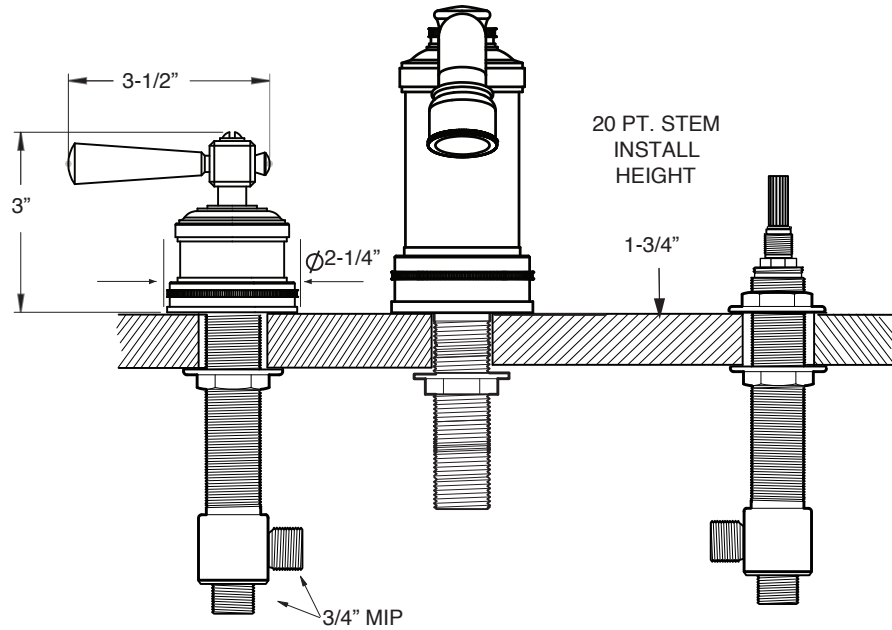

FEATURES:

- All brass construction.
- 3/4" valve bodies with 20 PT. 1/4-turn ceramic disc cartridge.
 - Cold Cartridge 18.30.010, Hot Cartridge 18.30.011
- Available in all finishes. Warranty varies according to finish

SPECIFICATIONS

2800 Series 5-Hole Roman Tub Set with Regent Handles

1.285393

1.285393T - Trim Only

78.30.136 - Rough Kit

NOTE: Spout and valves install through 1-1/4" diameter holes. Plumber to provide 3/4" supply lines to valves

Note: Measurements are subject to change or cancellation. No responsibility is assumed for use of superseded or voided pages.