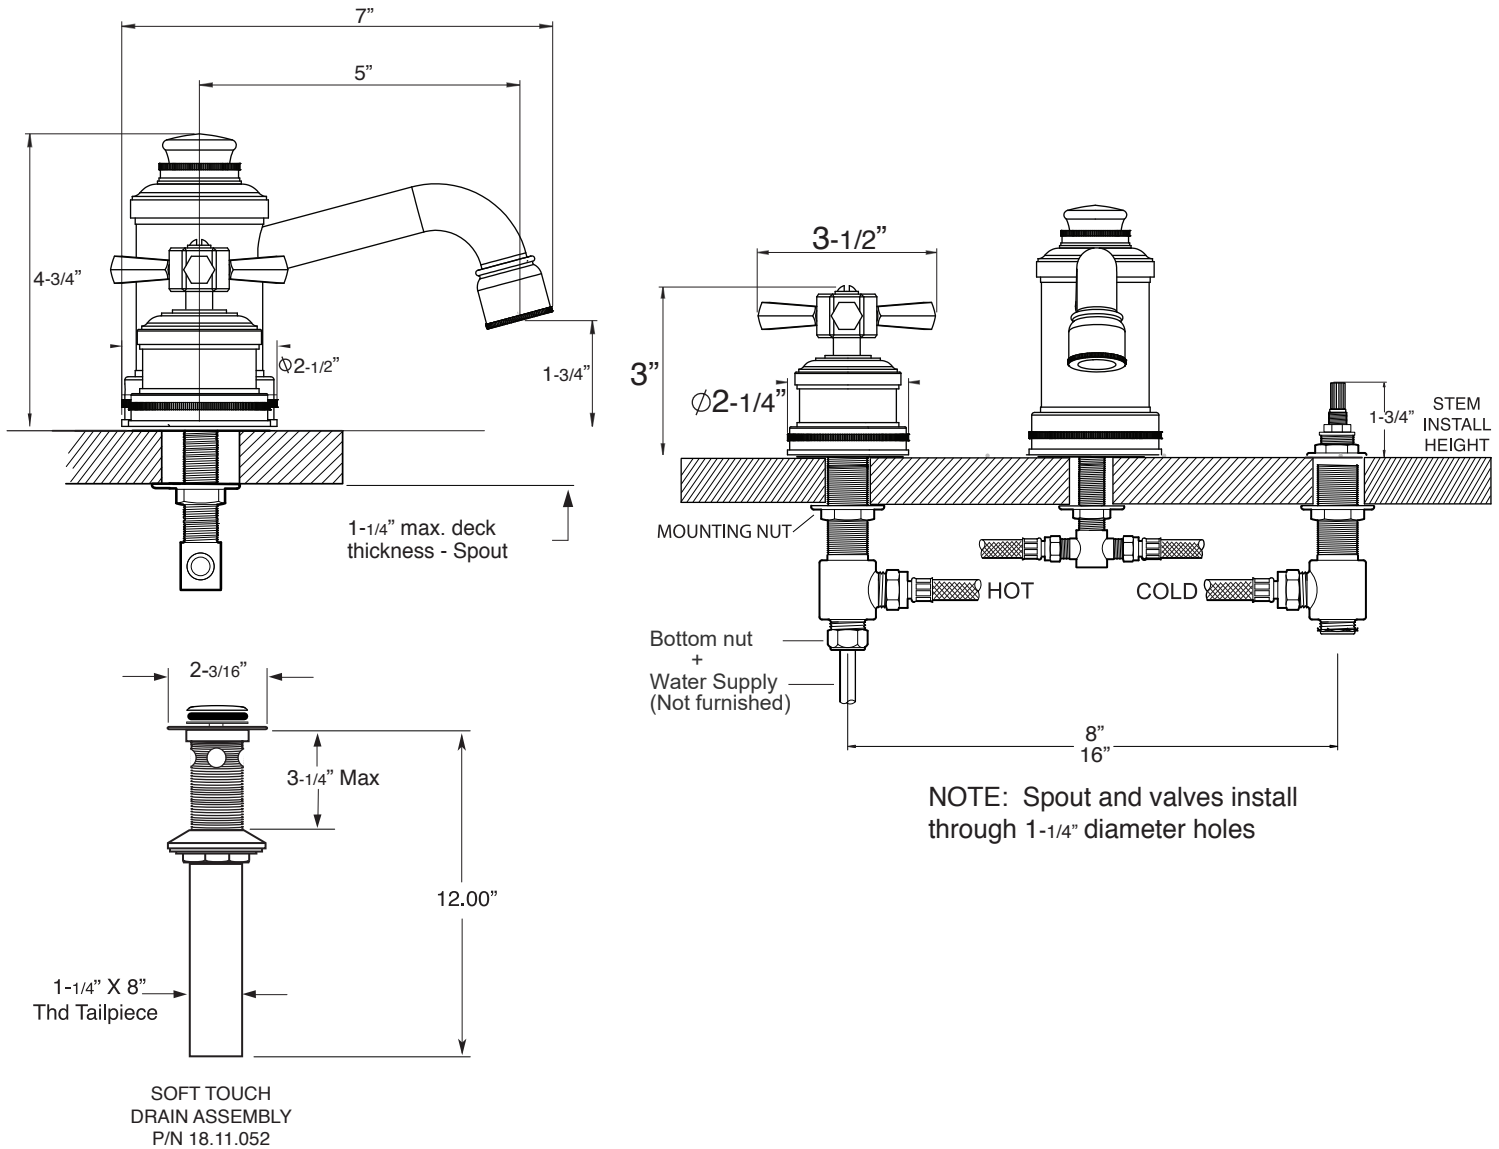

FEATURES:

- All brass construction. Flexible hoses designed to be installed on 8" to 16" centers. Includes soft touch style drain assembly.
- Cross style handles with top screw attachment.
- 20pt. 1/4-turn ceramic disc valve cartridge.
- Available in all finishes. Warranty varies according to finish selection.
- Standard aerator is limited to 1.2 gpm.

2800 Series Widespread Lavatory Set with Regent X Handles

1.285408

Note: Measurements are subject to change or cancellation. No responsibility is assumed for use of superseded or voided pages.