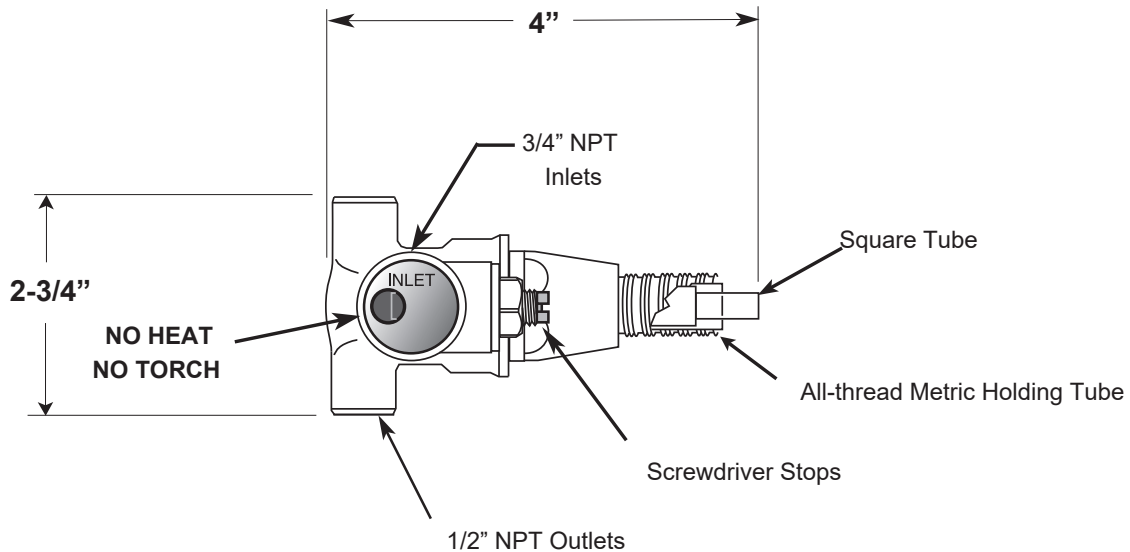

**Thermostatic Valve
18.30.078**

Note: Measurements are subject to change or cancellation. No responsibility is assumed for use of superseded or voided pages.

Rough Kit 1/2"
Thermostatic Valve with
1/2" Volume Control

78.30.701

**Volume Control Valve
78.30.020**

Note: Measurements are subject to change or cancellation. No responsibility is assumed for use of superseded or voided pages.