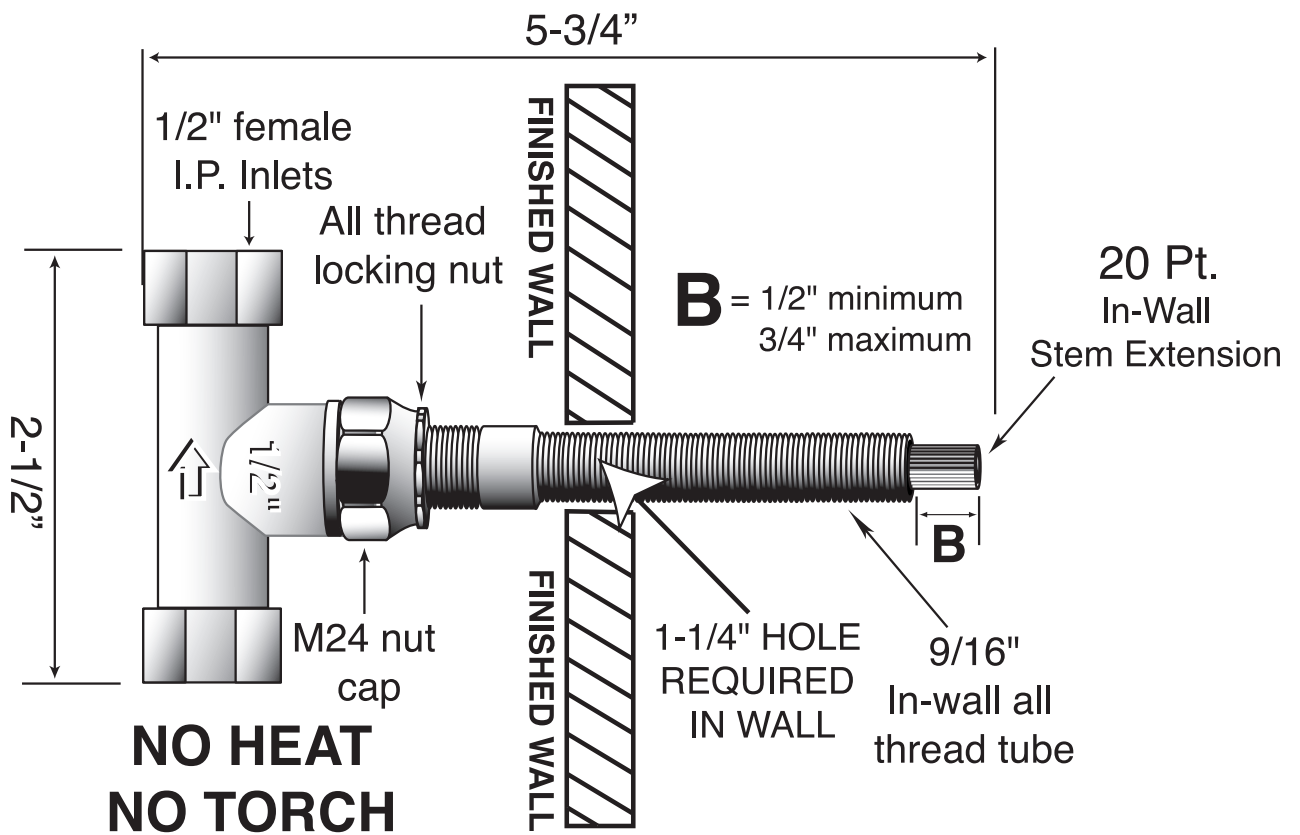

**Thermostatic Valve
18.30.078**

Note: Measurements are subject to change or cancellation. No responsibility is assumed for use of superseded or voided pages.

Rough Kit 1/2"
Thermostatic Valve with
1/2" Volume Control

78.30.701

**Volume Control Valve
78.30.020**

Note: Measurements are subject to change or cancellation. No responsibility is assumed for use of superseded or voided pages.