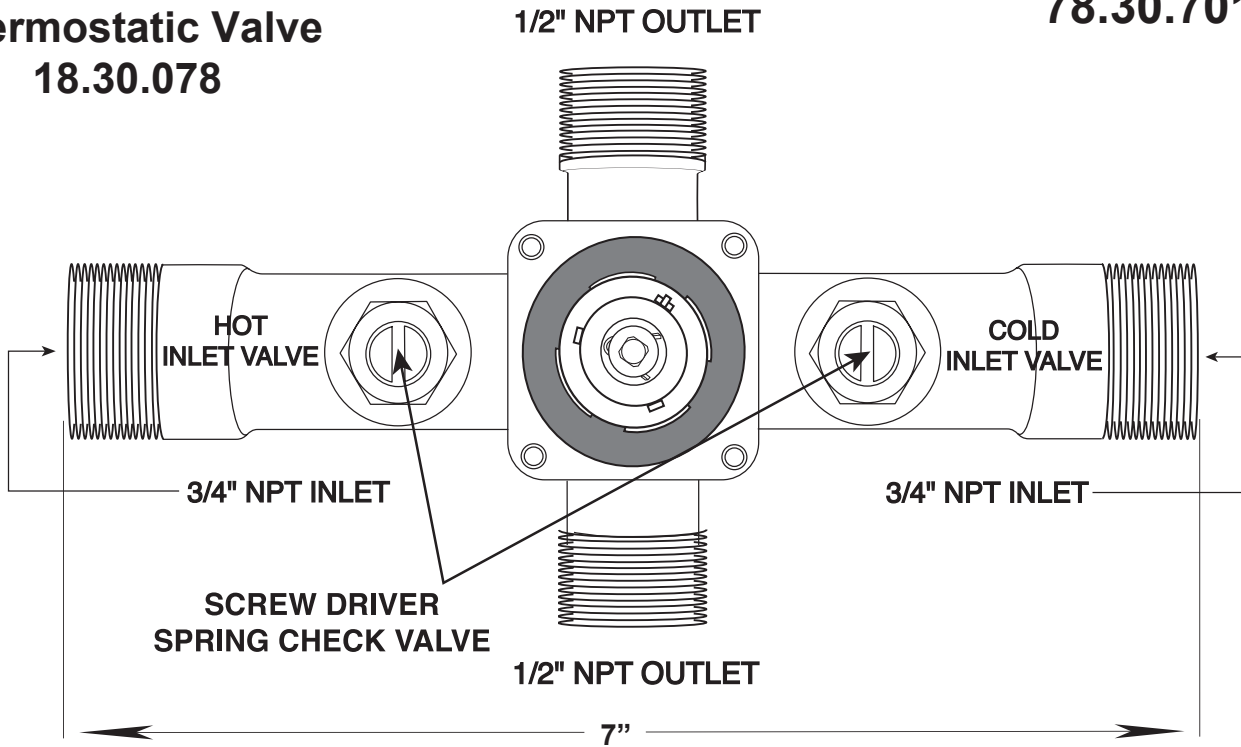

**Thermostatic Valve
18.30.078**

Note: Measurements are subject to change or cancellation. No responsibility is assumed for use of superseded or voided pages.

Rough Kit 1/2"
Thermostatic Valve with
1/2" Volume Control

78.30.701

**Volume Control Valve
78.30.020**

Note: Measurements are subject to change or cancellation. No responsibility is assumed for use of superseded or voided pages.