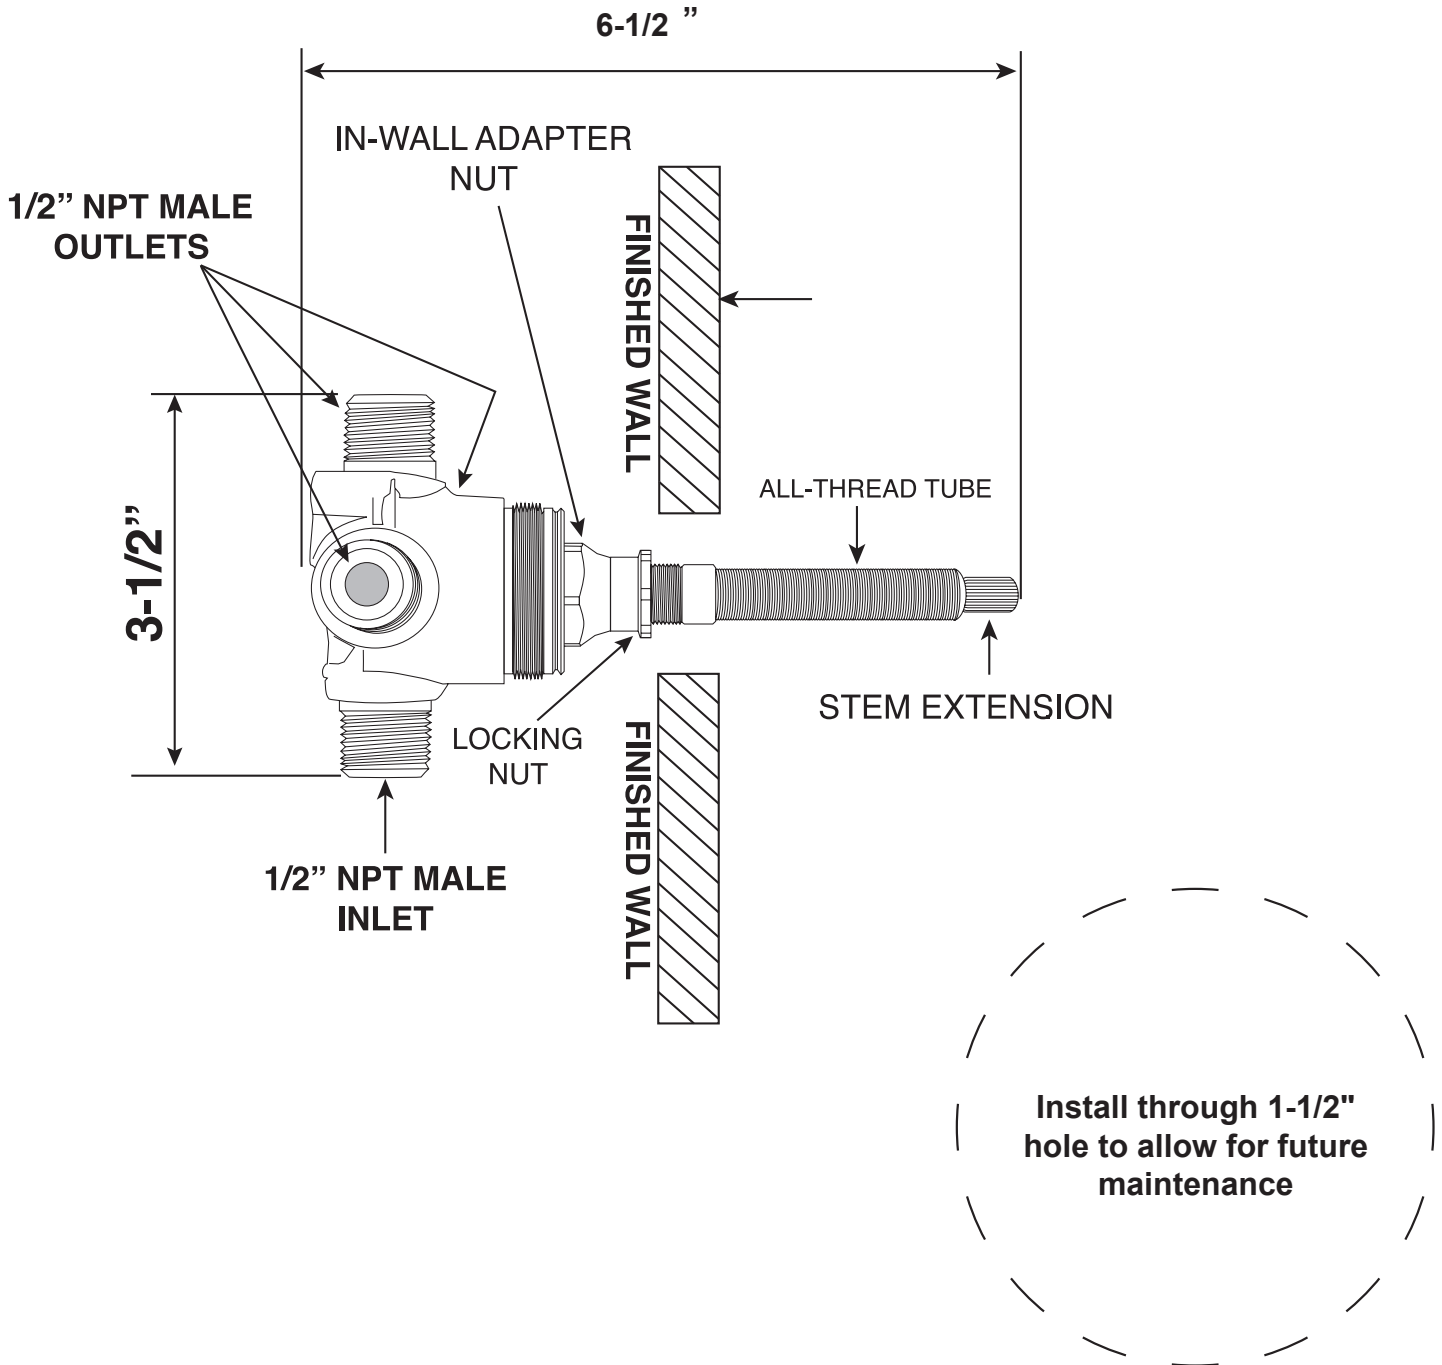

16pt. 4-Port In-Wall Diverter Valve, Positive Shut Off

18.30.253

Note: Measurements are subject to change or cancellation. No responsibility is assumed for use of superseded or voided pages.