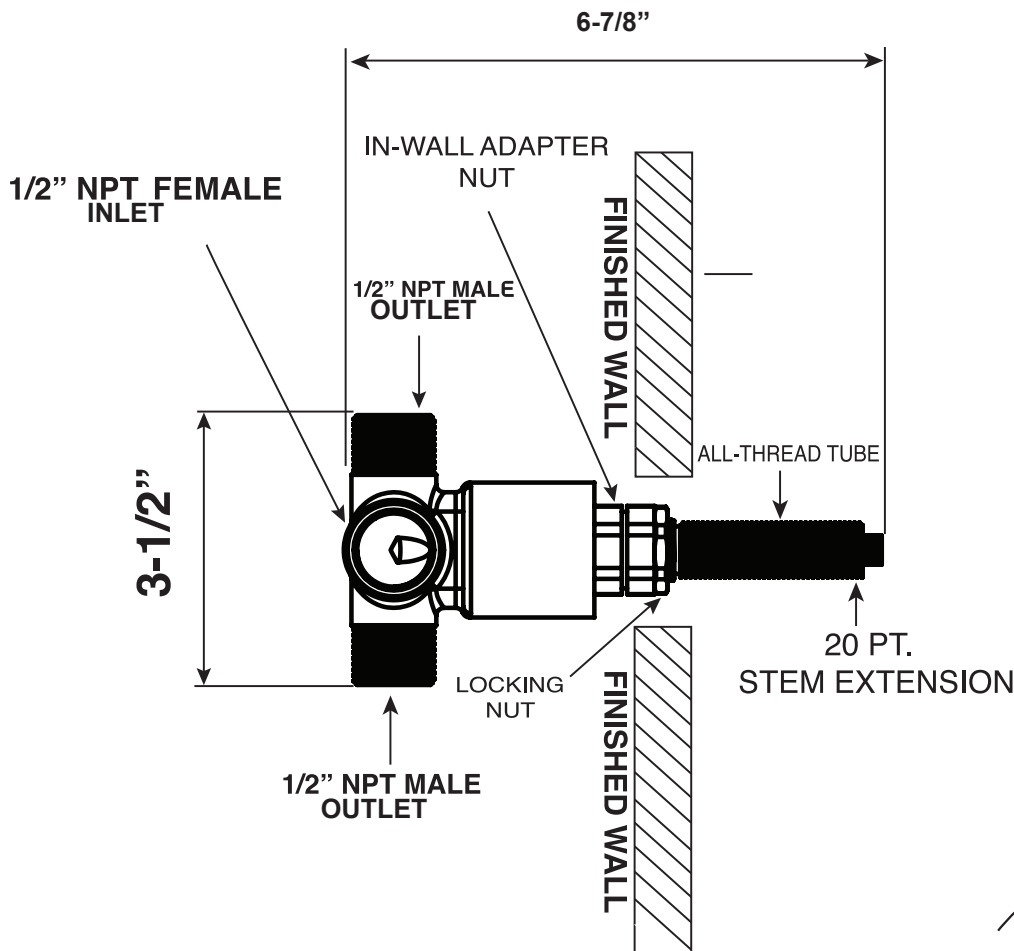

SPECIFICATIONS

20pt. 3-Port In-Wall Diverter Valve, Positive Shut-Off

78.30.255

Note: Measurements are subject to change or cancellation. No responsibility is assumed for use of superseded or voided pages.