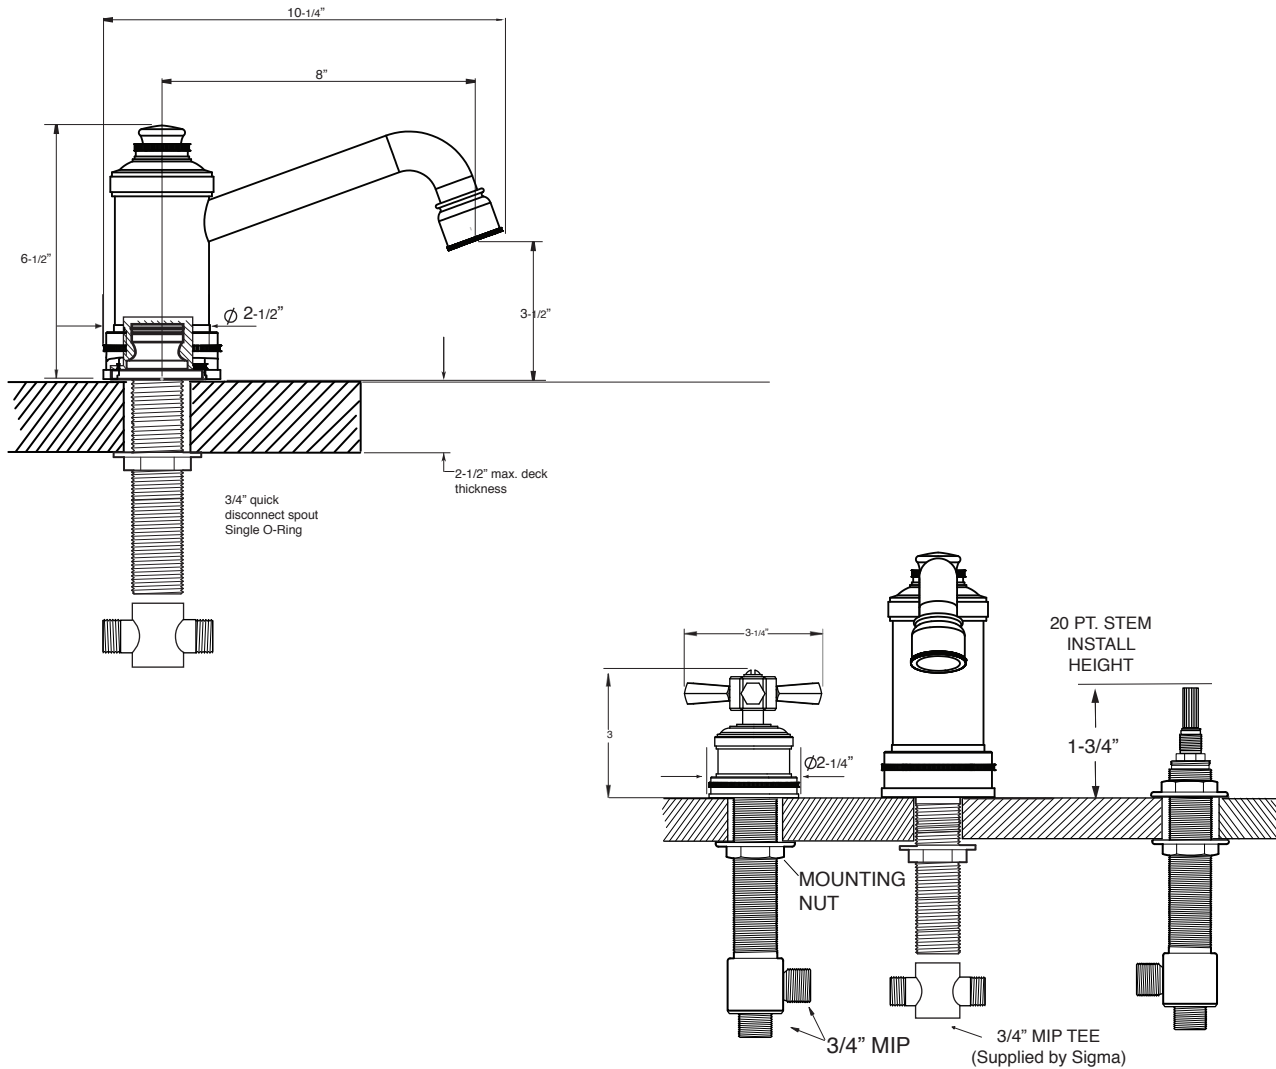

FEATURES:

- All brass construction.
- 3/4" valve bodies with 20 PT. 1/4-turn ceramic disc cartridge.
 - 18.30.010 Cold, 18.30.011 Hot
- Available in all finishes. Warranty varies according to finish.

2800 Series 3-Hole Roman Tub Set with Regent X Handle

1.285477

1.285477T - Trim Only

78.30.006S - Rough Kit

NOTE: Spout and valves install through 1-1/4" diameter holes.
Plumber to provide 3/4" supply lines to valves