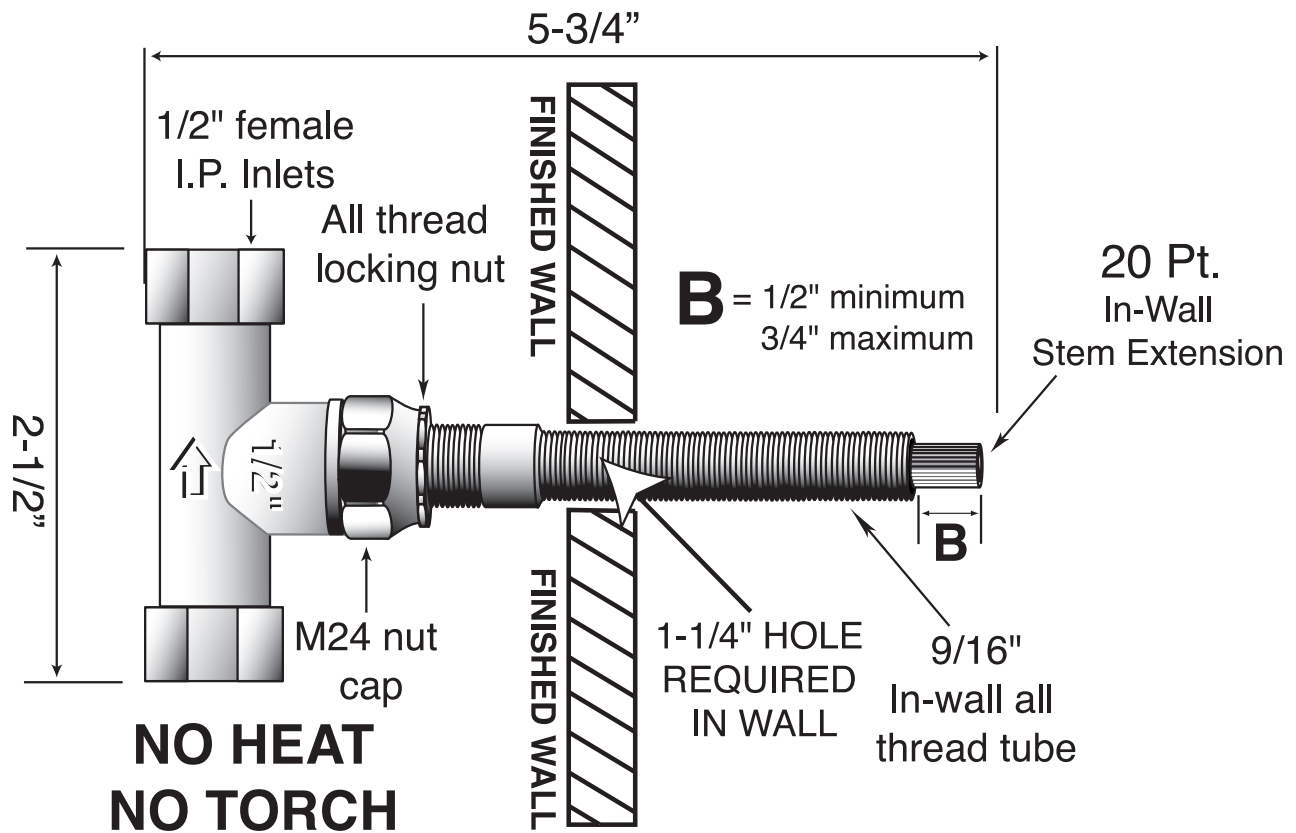

1/2" In-Line Shut-Off Valve 20pt

78.30.020

Replacement Cartridge: **18.30.036**