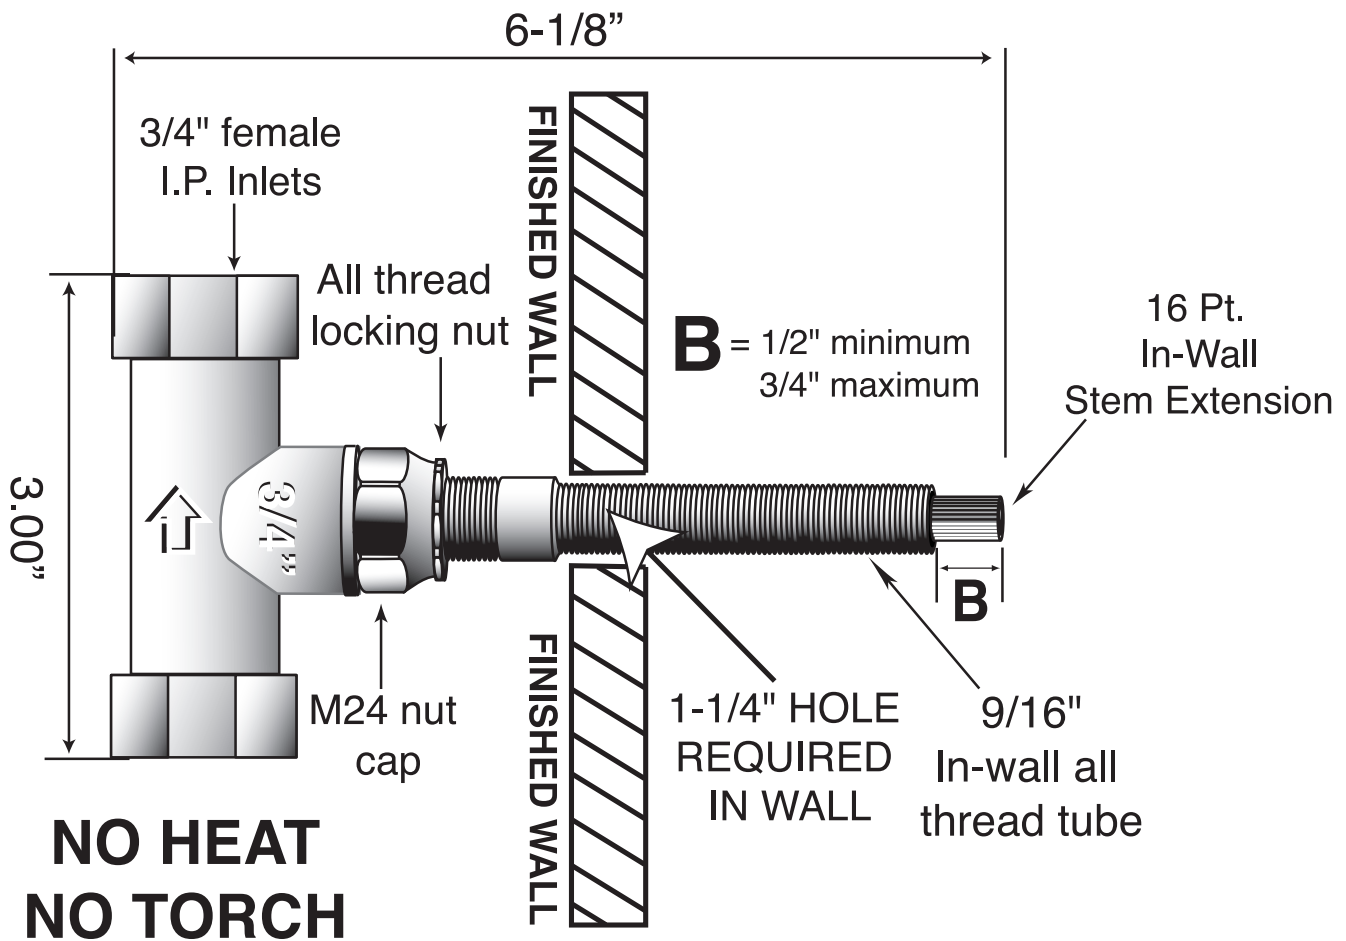

3/4" In-Line Shut-Off Valve 16pt

18.30.023

Replacement Cartridge **18.30.011**

Note: Measurements are subject to change or cancellation. No responsibility is assumed for use of superseded or voided pages.