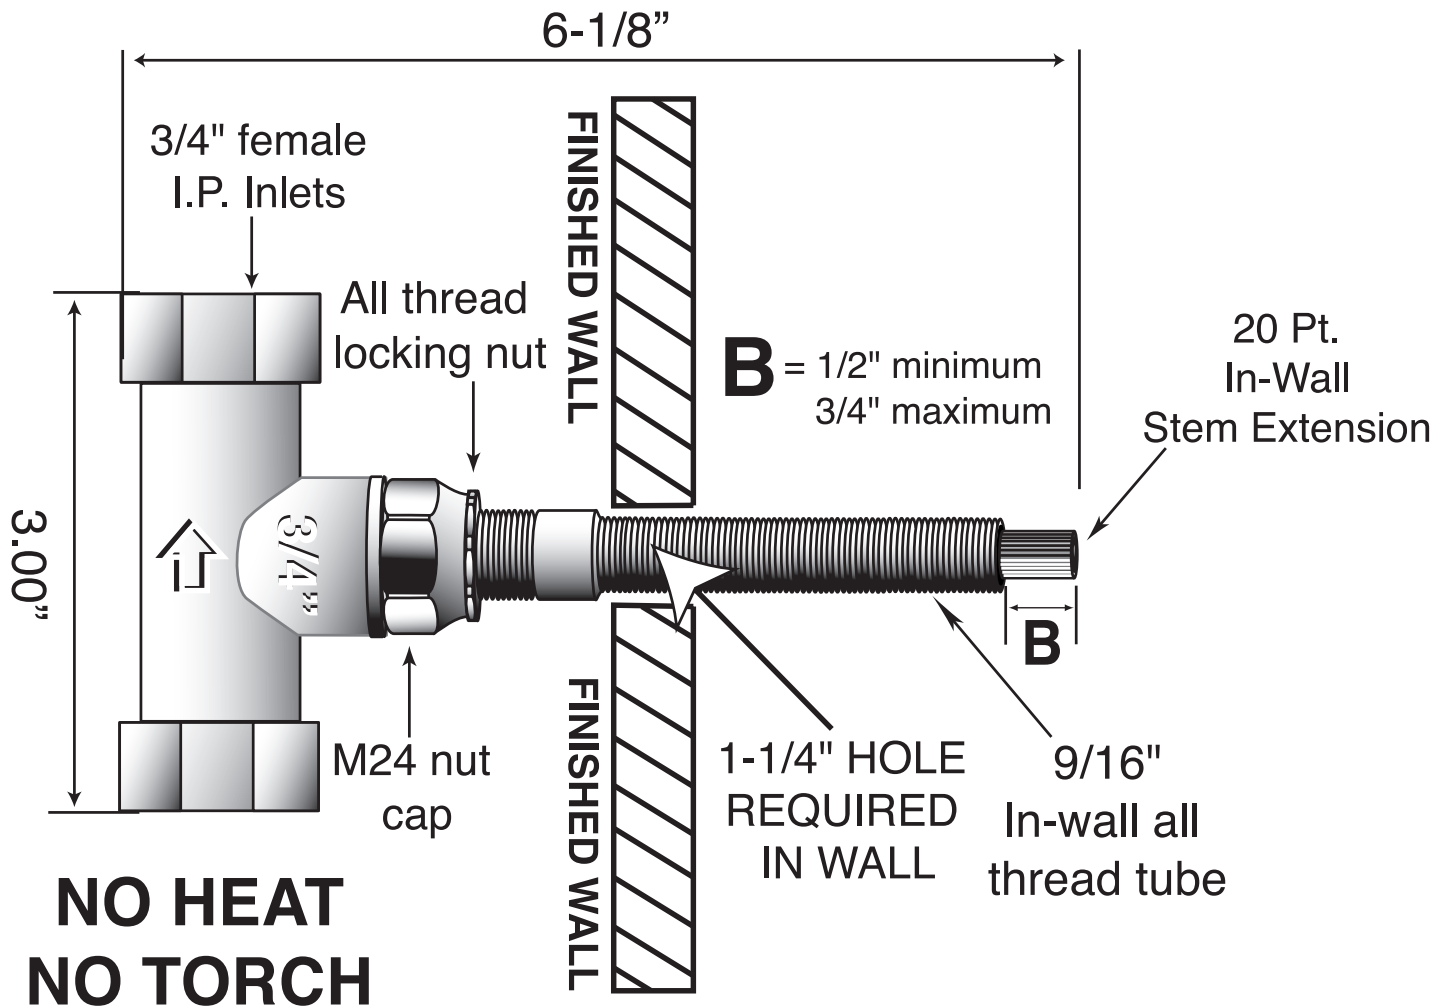

3/4" In-Line Shut-Off Valve 20pt

**78.30.023**

Replacement Cartridge **18.30.011**

Note: Measurements are subject to change or cancellation. No responsibility is assumed for use of superseded or voided pages.