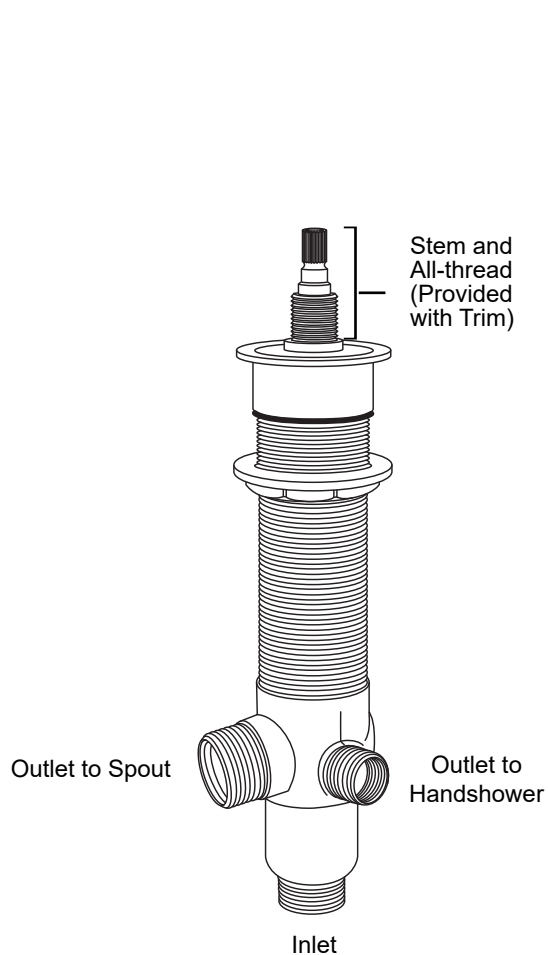

## Standard Deck Transfer Valve for 5-Hole Roman Tub Sets

**18.30.245**

Stems & All-Threads Provided with Trim- Order Separately if needed		
<p>16PT Standard Stem &amp; All-thread Kit</p>  <p>Kit # 18.30.122</p>	<p>20PT Standard Stem &amp; All-thread Kit</p>  <p>Kit # 18.30.123</p>	<p>20pt Stem &amp; All-thread for Handles 07, 08, 97, 98, 92, 50, 48 &amp; 49 only</p>  <p>Kit # 18.30.119</p>