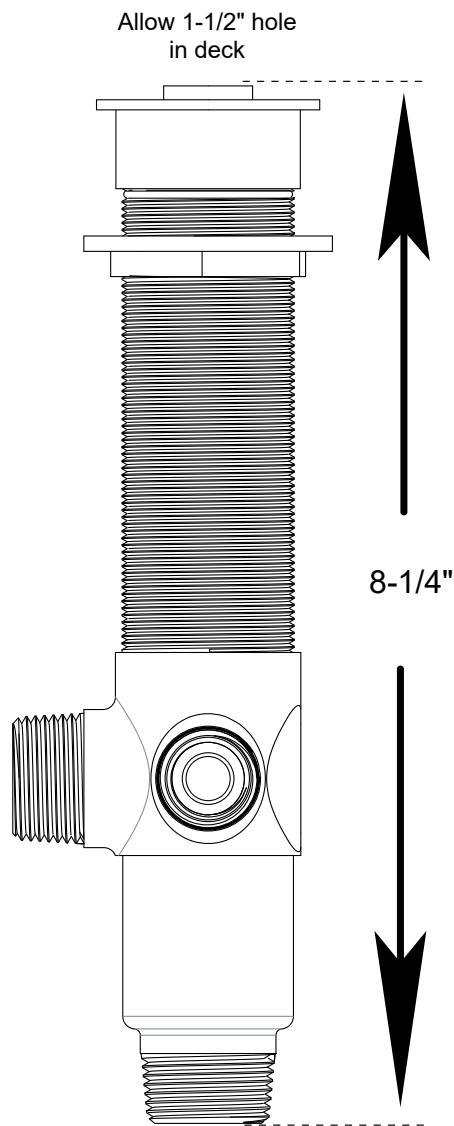

## Standard Deck Transfer Valve for 5-Hole Roman Tub Sets

**18.30.245**

Stems & All-Threads Provided with Trim- Order Separately if needed		
<p>16PT Standard Stem &amp; All-thread Kit</p>  <p>Kit # 18.30.122</p>	<p>20PT Standard Stem &amp; All-thread Kit</p>  <p>Kit # 18.30.123</p>	<p>20pt Stem &amp; All-thread for Handles 07, 08, 97, 98, 92, 50, 48 &amp; 49 only</p>  <p>Kit # 18.30.119</p>