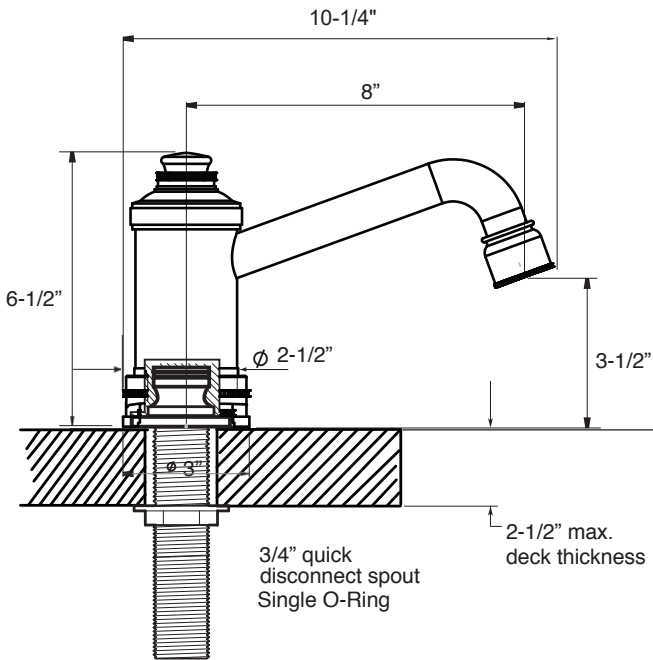

FEATURES:

- All brass construction.
- 3/4" valve bodies with 20 PT. 1/4-turn ceramic disc cartridge.
  - Cold Cartridge 18.30.010, Hot Cartridge 18.30.011
- Available in all finishes. Warranty varies according to finish

## 2800 Series 5-Hole Roman Tub Set with Regent X Handles

1.285493

1.285493T - Trim Only

78.30.136 - Rough Kit

NOTE: Spout and valves install through 1-1/4" diameter holes. Plumber to provide 3/4" supply lines to valves

Note: Measurements are subject to change or cancellation. No responsibility is assumed for use of superseded or voided pages.