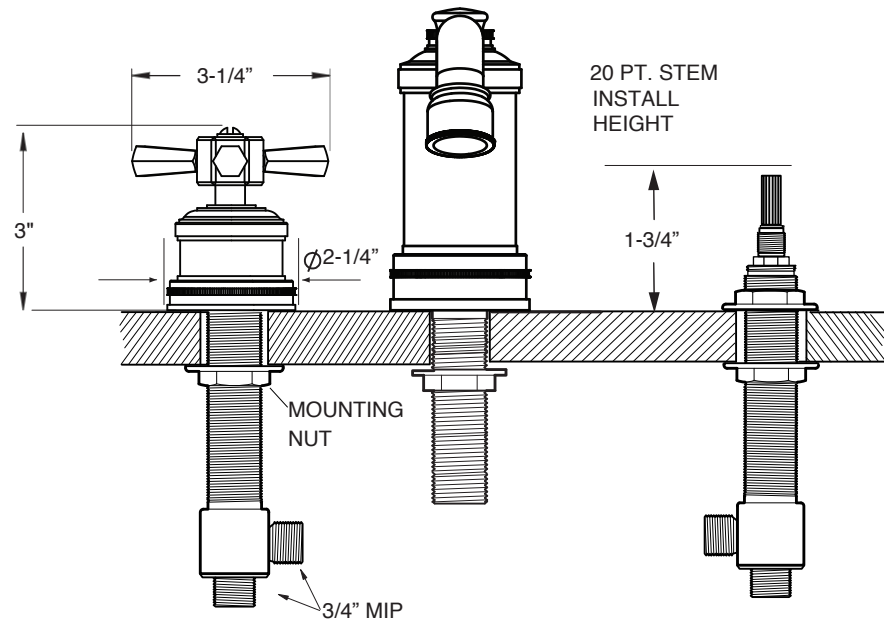

FEATURES:

- All brass construction.
- 3/4" valve bodies with 20 PT. 1/4-turn ceramic disc cartridge.
  - Cold Cartridge 18.30.010, Hot Cartridge 18.30.011
- Available in all finishes. Warranty varies according to finish

## 2800 Series 5-Hole Roman Tub Set with Regent X Handles

1.285493

1.285493T - Trim Only

78.30.136 - Rough Kit

NOTE: Spout and valves install through 1-1/4" diameter holes. Plumber to provide 3/4" supply lines to valves

Note: Measurements are subject to change or cancellation. No responsibility is assumed for use of superseded or voided pages.