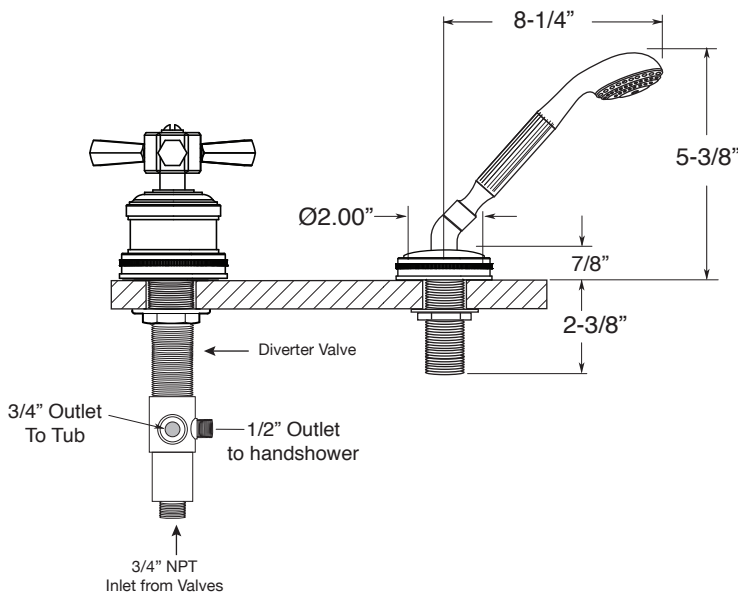

FEATURES:

- All brass construction.
- 3/4" valve bodies with 20 PT. 1/4-turn ceramic disc cartridge.
  - Cold Cartridge 18.30.010, Hot Cartridge 18.30.011
- Available in all finishes. Warranty varies according to finish

## 2800 Series 5-Hole Roman Tub Set with Regent X Handles

1.285493

1.285493T - Trim Only

78.30.136 - Rough Kit

NOTE: Spout and valves install through 1-1/4" diameter holes. Plumber to provide 3/4" supply lines to valves

Note: Measurements are subject to change or cancellation. No responsibility is assumed for use of superseded or voided pages.