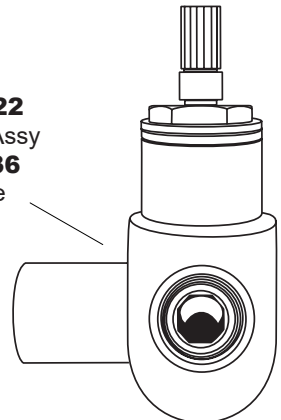

2500/2800 Series Wall/Vessel  
Lavatory Set with Regent Handle

**1.255307**

(1.255307T - Trim Only)

**18.07.162**  
Spout Assembly

**78.30.022**  
Hot Valve Assy  
**18.30.036**  
Cartridge

**78.30.024**  
Rough Valve Kit  
(Hot & Cold Valves Only)

SOFT TOUCH  
DRAIN ASSEMBLY  
**18.11.052**