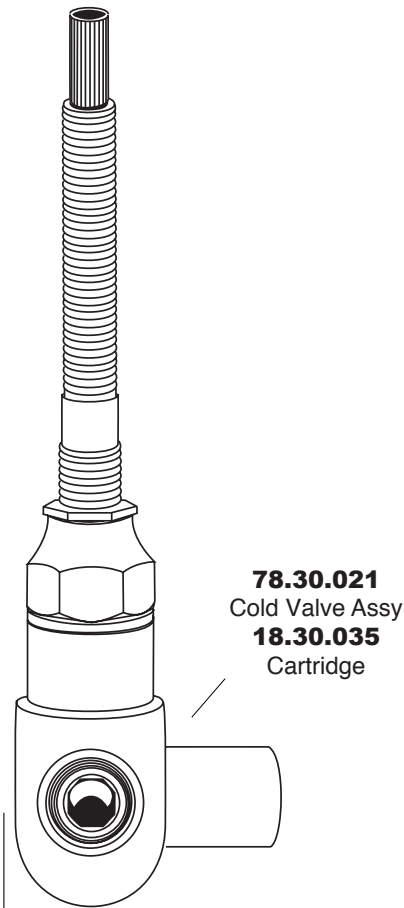

2500/2800 Series Wall/Vessel  
Lavatory Set with Regent Handle

**1.255307**

(1.255307T - Trim Only)

**18.07.162**  
Spout Assembly

**78.30.022**  
Hot Valve Assy  
**18.30.036**  
Cartridge

**78.30.024**  
Rough Valve Kit  
(Hot & Cold Valves Only)

SOFT TOUCH  
DRAIN ASSEMBLY  
**18.11.052**