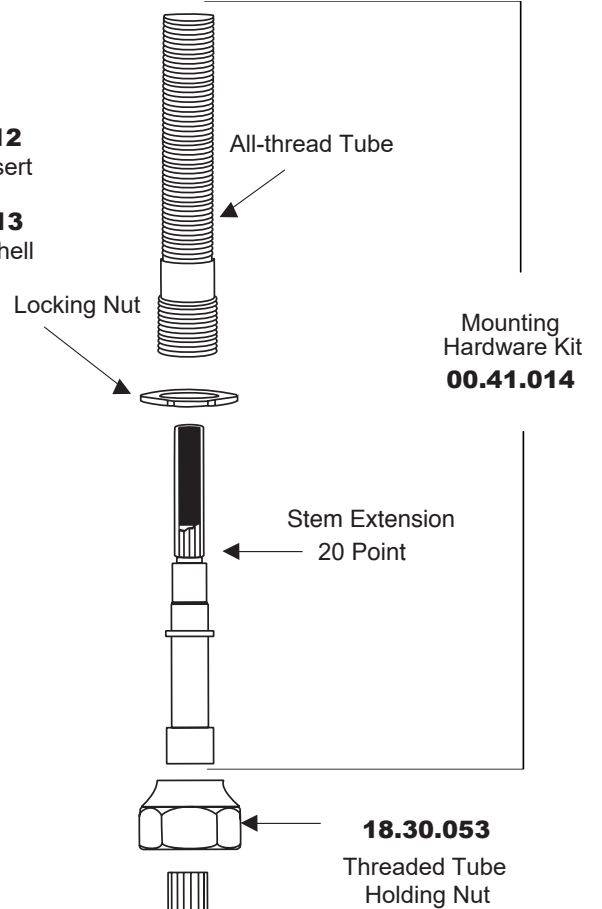

2500/2800 Series Wall/Vessel  
Lavatory Set with Regent Handle

**1.255307**

(1.255307T - Trim Only)

**18.07.162**  
Spout Assembly

**78.30.022**  
Hot Valve Assy  
**18.30.036**  
Cartridge

**78.30.024**  
Rough Valve Kit  
(Hot & Cold Valves Only)

SOFT TOUCH  
DRAIN ASSEMBLY  
**18.11.052**