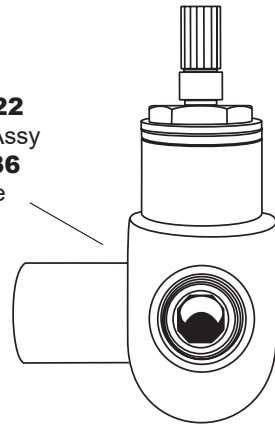

2500/2800 Series Wall/Vessel Lavatory Set with Regent X Handle

1.255407

(1.255407T - Trim Only)

Top Screw Only
18.01.157

Handle Assembly
18.01.139

Escutcheon
18.03.053

Base Ring
18.05.049

78.30.021
Cold Valve Assy
18.30.035
Cartridge

18.07.162
Spout Assembly

18.07.112
Aerator Insert

18.07.113
Aerator Shell

Mounting
Hardware Kit
00.41.014

Stem Extension
20 Point

18.30.053
Threaded Tube
Holding Nut

78.30.022
Hot Valve Assy
18.30.036
Cartridge

78.30.024
Rough Valve Kit
(Hot & Cold Valves Only)

SOFT TOUCH
DRAIN ASSEMBLY
18.11.052