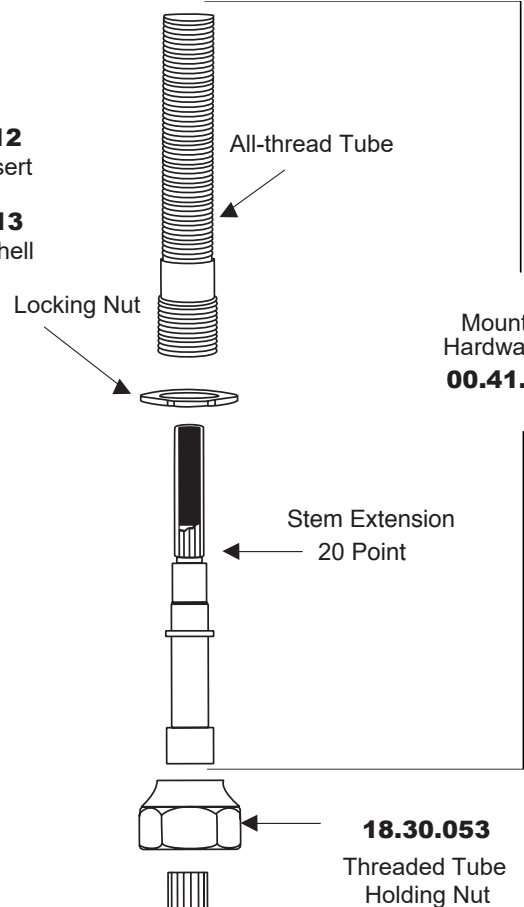

2500/2800 Series Wall/Vessel Lavatory Set with Regent X Handle

1.255407

(1.255407T - Trim Only)

Top Screw Only
18.01.157

Handle Assembly
18.01.139

Escutcheon
18.03.053

Base Ring
18.05.049

78.30.021
Cold Valve Assy
18.30.035
Cartridge

18.07.162
Spout Assembly

18.07.112
Aerator Insert

18.07.113
Aerator Shell

Mounting
Hardware Kit
00.41.014

Stem Extension
20 Point

18.30.053
Threaded Tube
Holding Nut

78.30.022
Hot Valve Assy
18.30.036
Cartridge

78.30.024
Rough Valve Kit
(Hot & Cold Valves Only)

SOFT TOUCH
DRAIN ASSEMBLY
18.11.052