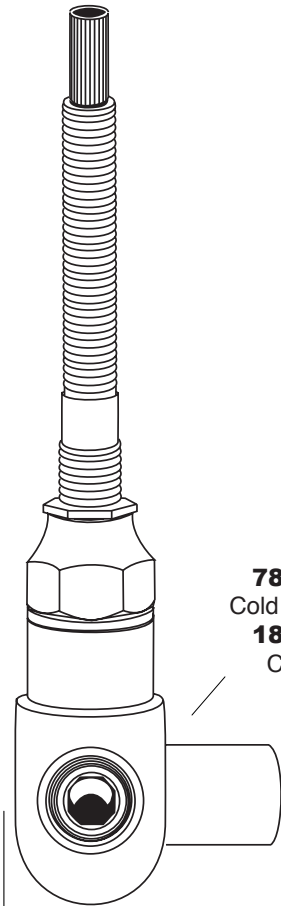

2500/2800 Series Wall/Vessel Lavatory Set with Regent X Handle

1.255407

(1.255407T - Trim Only)

Top Screw Only
18.01.157

Handle Assembly
18.01.139

Escutcheon
18.03.053

Base Ring
18.05.049

78.30.021
Cold Valve Assy
18.30.035
Cartridge

18.07.162
Spout Assembly

18.07.112
Aerator Insert

18.07.113
Aerator Shell

Mounting
Hardware Kit
00.41.014

Stem Extension
20 Point

18.30.053
Threaded Tube
Holding Nut

78.30.022
Hot Valve Assy
18.30.036
Cartridge

78.30.024
Rough Valve Kit
(Hot & Cold Valves Only)

SOFT TOUCH
DRAIN ASSEMBLY
18.11.052