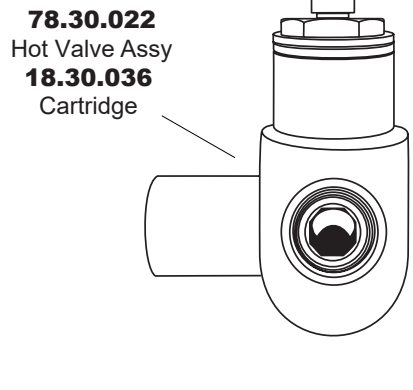

2700 Series Wall/Vessel Lavatory Set with Tremont Handle

1.276107
(1.276107T - Trim Only)

78.30.024
Rough Valve Kit
(Hot & Cold Valves Only)