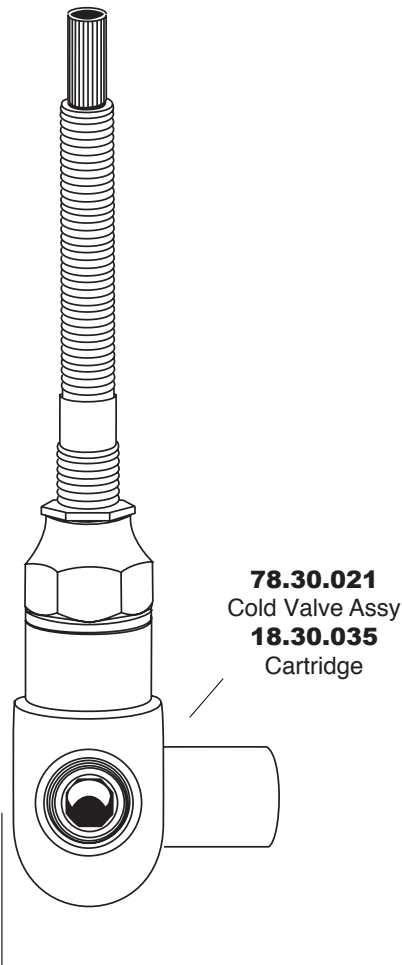

2700 Series Wall/Vessel Lavatory Set with Tremont Handle

1.276107
(1.276107T - Trim Only)

78.30.024
Rough Valve Kit
(Hot & Cold Valves Only)