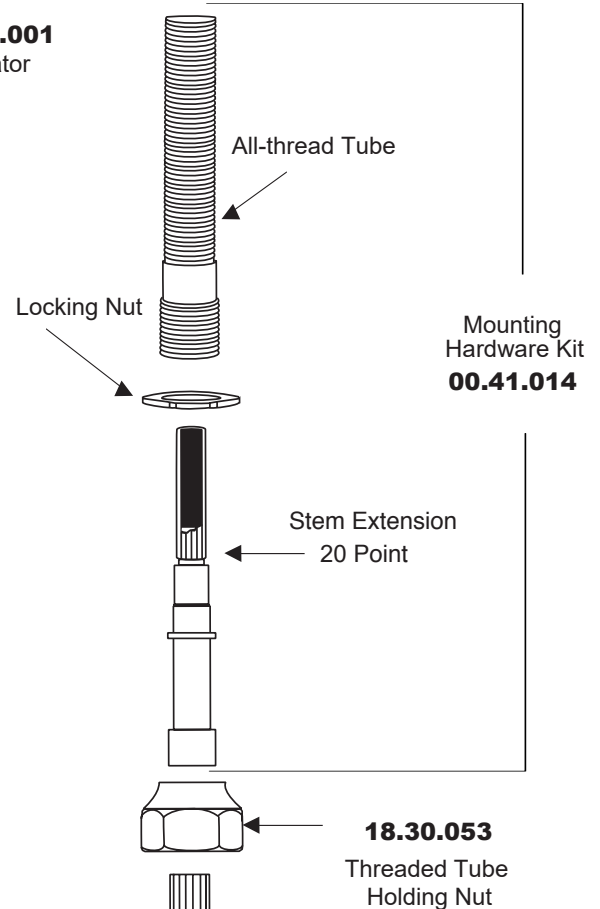

2700 Series Wall/Vessel Lavatory Set with Tremont Handle

1.276107
(1.276107T - Trim Only)

78.30.024
Rough Valve Kit
(Hot & Cold Valves Only)