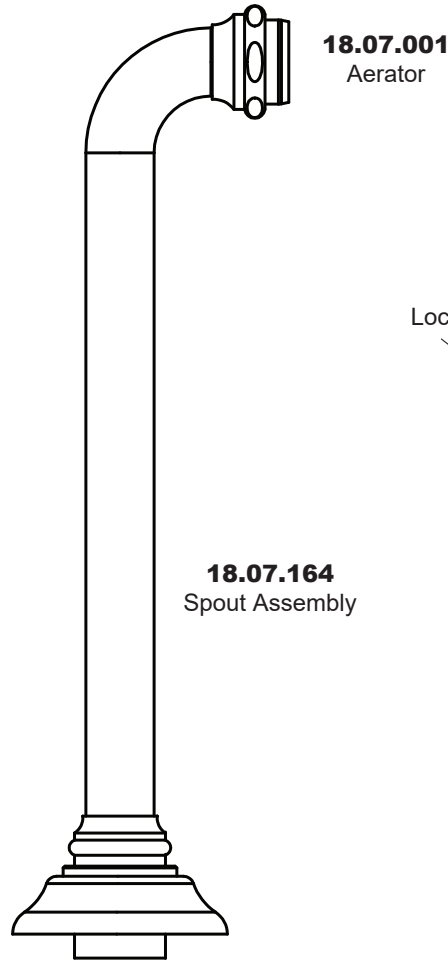

2700 Series Wall/Vessel Lavatory Set with Tremont Handle

1.276107
(1.276107T - Trim Only)

78.30.024
Rough Valve Kit
(Hot & Cold Valves Only)