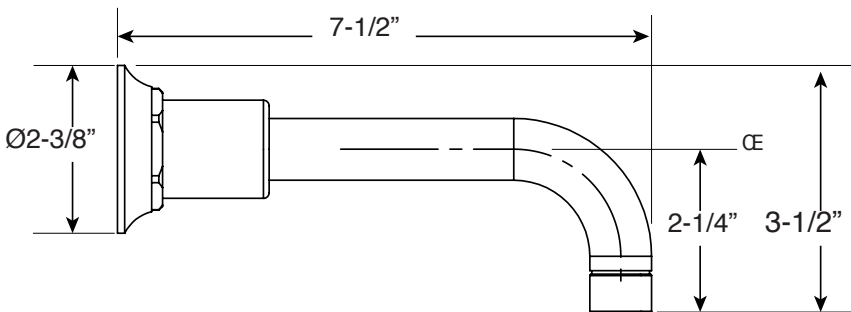

FEATURES:

- All brass construction
- Independent corner valves
- Includes soft touch drain w/overflow: P/N 18.11.052
- 1/4-turn ceramic disc valve cartridge.
 - Replacements 18.30.035 Cold + 18.30.036 Hot
- Available in all finishes. Warranty varies according to finish selection.
-

SPECIFICATIONS

310 Series Short Wall/ Vessel Lavatory Set with Tribeca X Handles

1.313907S

(1.313907ST - Trim Only)

Note: Measurements are subject to change. No responsibility is assumed for use of superseded or voided pages.