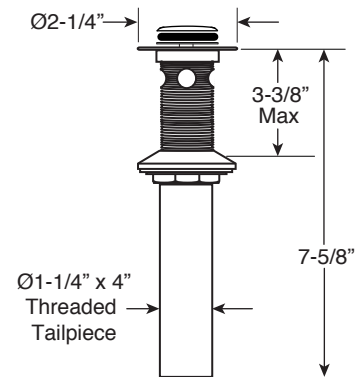

FEATURES:

- All brass construction
- Independent corner valves
- Includes soft touch drain w/overflow: P/N 18.11.052
- 1/4-turn ceramic disc valve cartridge.
 - Replacements 18.30.035 Cold + 18.30.036 Hot
- Available in all finishes. Warranty varies according to finish selection.
-

SPECIFICATIONS

310 Series Short Wall/ Vessel Lavatory Set with Tribeca X Handles

1.313907S

(1.313907ST - Trim Only)

Note: Measurements are subject to change. No responsibility is assumed for use of superseded or voided pages.