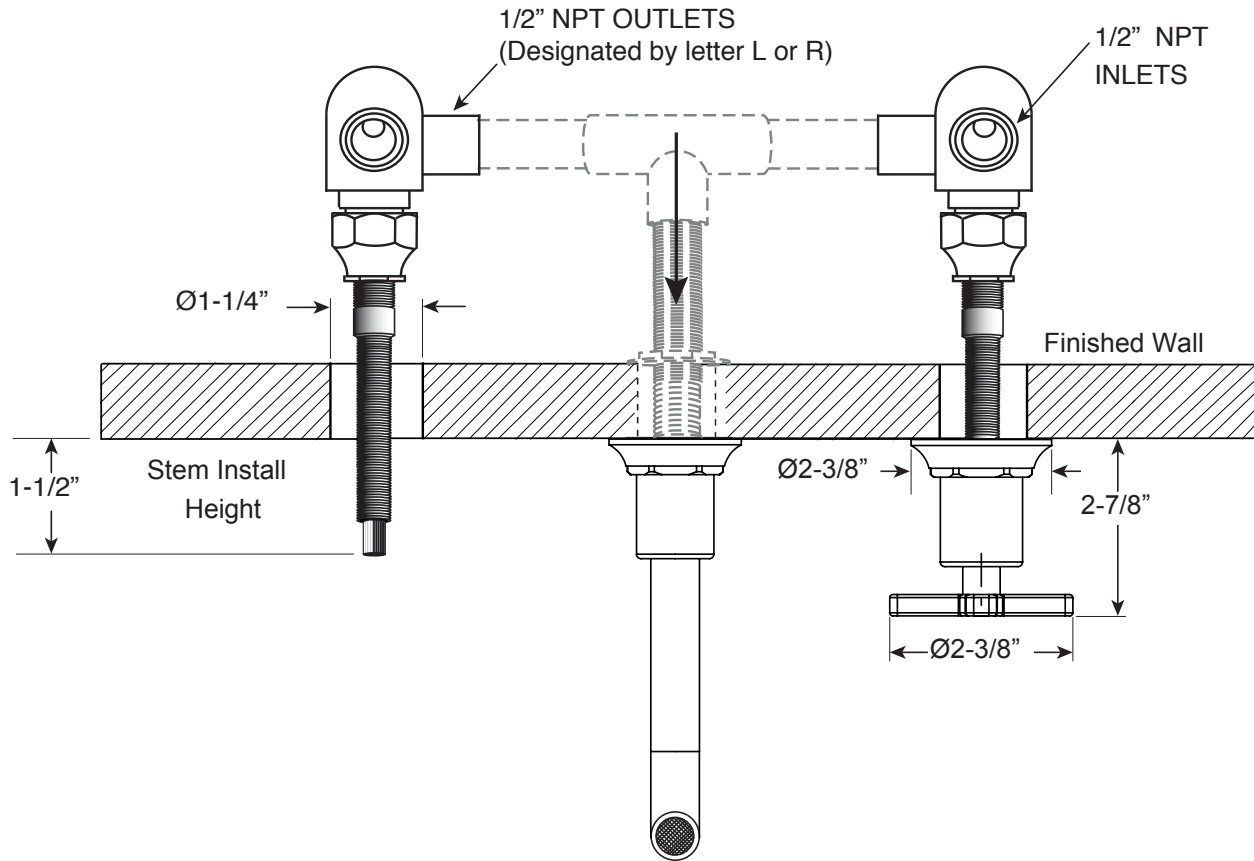

FEATURES:

- All brass construction
- Independent corner valves
- Includes soft touch drain w/overflow: P/N 18.11.052
- 1/4-turn ceramic disc valve cartridge.
 - Replacements 18.30.035 Cold + 18.30.036 Hot
- Available in all finishes. Warranty varies according to finish selection.
-

SPECIFICATIONS

310 Series Short Wall/ Vessel Lavatory Set with Tribeca X Handles

1.313907S

(1.313907ST - Trim Only)

Note: Measurements are subject to change. No responsibility is assumed for use of superseded or voided pages.