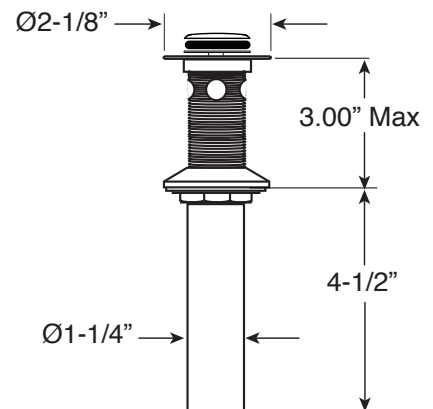

FEATURES:

- All brass construction
- Independent corner valves
- Includes soft touch drain assembly: P/N 18.11.052
- 1/4-turn ceramic disc valve cartridges P/N 18.30.035 Cold 18.30.036 Hot
- Available in all finishes. Warranty varies according to finish selection.

3400/4400 Series Short
Wall/Vessel Lavatory Set
with Carina X Handles

1.343007S
(1.343007ST - Trim Only)

Note: Measurements are subject to change. No responsibility is assumed for use of superseded or voided pages.