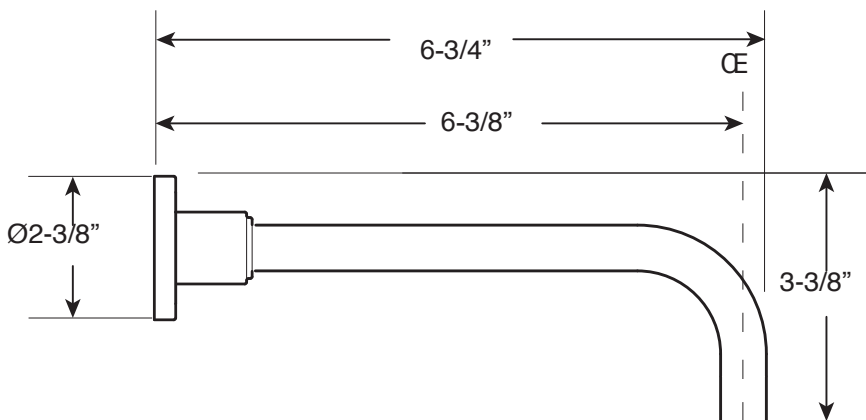

FEATURES:

- All brass construction
- Independent corner valves
- Includes soft touch drain assembly: P/N 18.11.052
- 1/4-turn ceramic disc valve cartridges P/N 18.30.035 Cold 18.30.036 Hot
- Available in all finishes. Warranty varies according to finish selection.

3400/4400 Series Short
Wall/Vessel Lavatory Set
with Carina X Handles

1.343007S
(1.343007ST - Trim Only)

Note: Measurements are subject to change. No responsibility is assumed for use of superseded or voided pages.