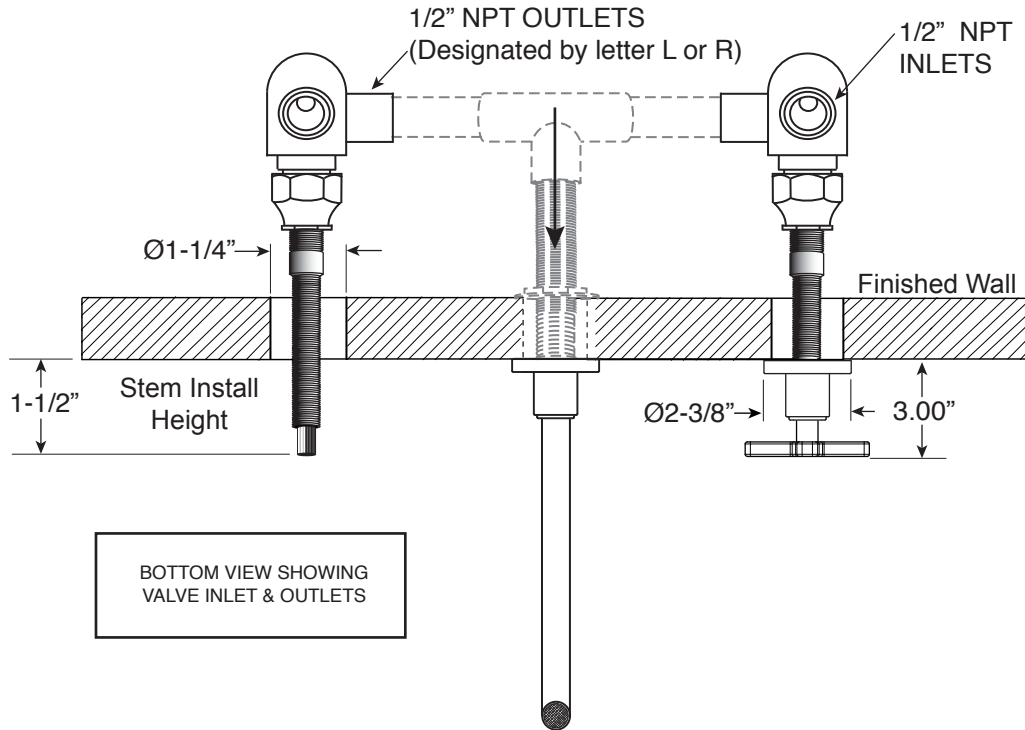

FEATURES:

- All brass construction
- Independent corner valves
- Includes soft touch drain assembly: P/N 18.11.052
- 1/4-turn ceramic disc valve cartridges P/N 18.30.035 Cold 18.30.036 Hot
- Available in all finishes. Warranty varies according to finish selection.

3400/4400 Series Short
Wall/Vessel Lavatory Set
with Carina X Handles

1.343007S
(1.343007ST - Trim Only)

Note: Measurements are subject to change. No responsibility is assumed for use of superseded or voided pages.