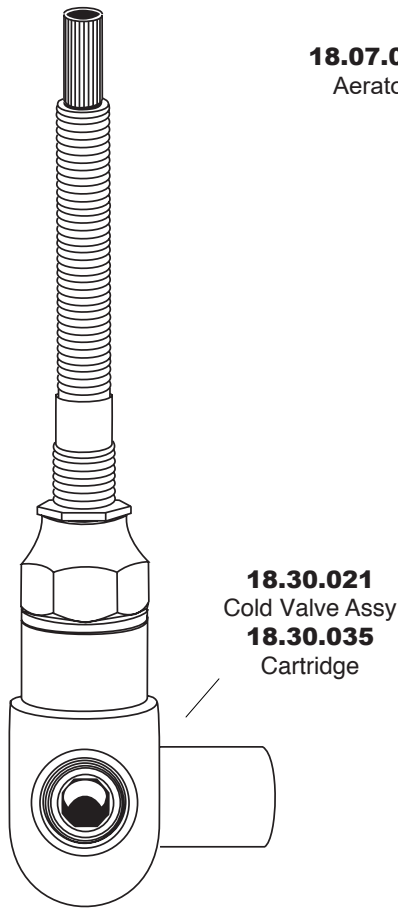

## 350 Series Wall/Vessel Lavatory Set with St. Michel Handle

**1.355507**

(1.355507T - Trim Only)

**18.11.052**