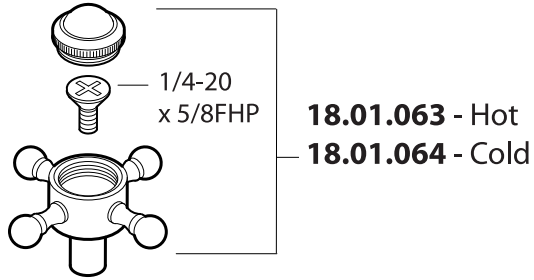

## 350 Series Wall/Vessel Lavatory Set with St. Michel Handle

**1.355507**

(1.355507T - Trim Only)

**18.11.052**