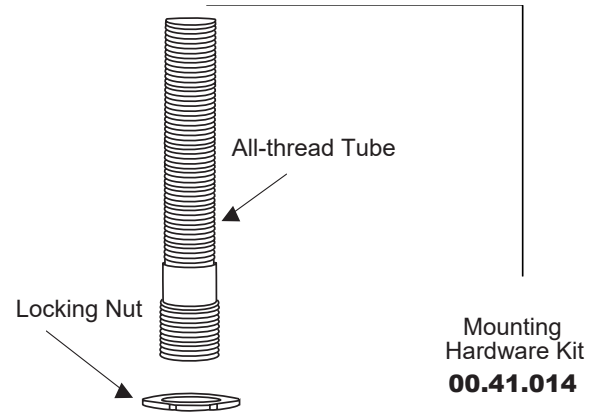

## 350 Series Wall/Vessel Lavatory Set with St. Michel Handle

**1.355507**

(1.355507T - Trim Only)

**18.11.052**