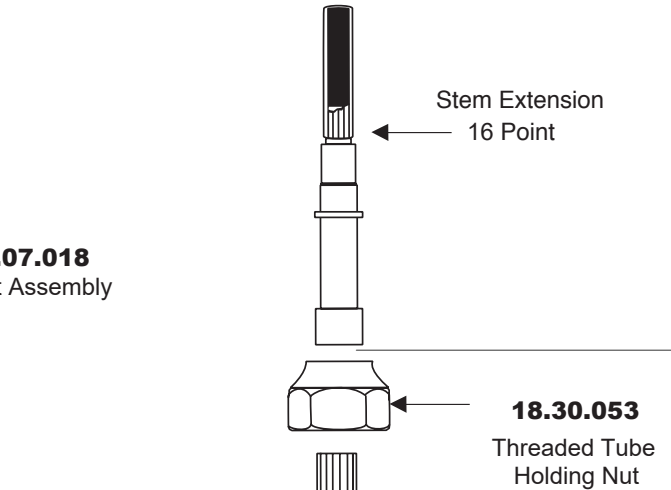

## 350 Series Wall/Vessel Lavatory Set with St. Michel Handle

**1.355507**

(1.355507T - Trim Only)

**18.11.052**