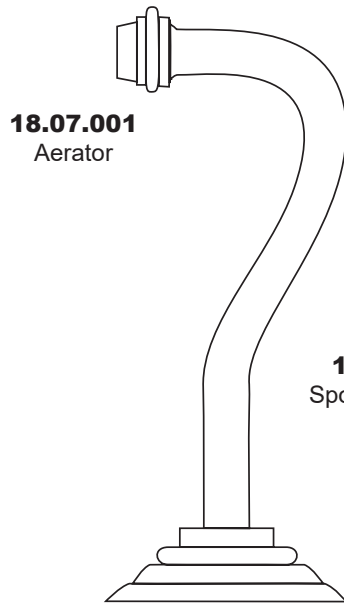

## 350 Series Wall/Vessel Lavatory Set with St. Michel Handle

**1.355507**

(1.355507T - Trim Only)

**18.11.052**