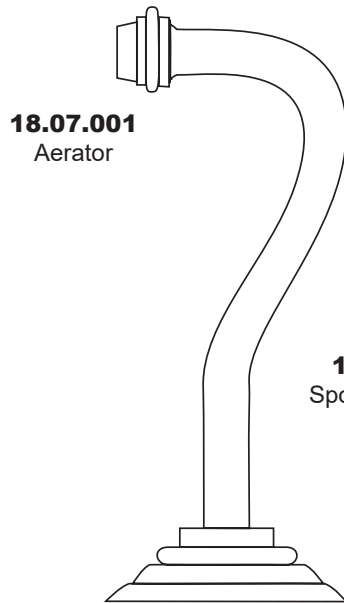

## 350 Series Short Wall/Vessel Lavatory Set with St. Michel Handle

**1.355507S**  
(1.355507ST - Trim Only)

**18.11.052**