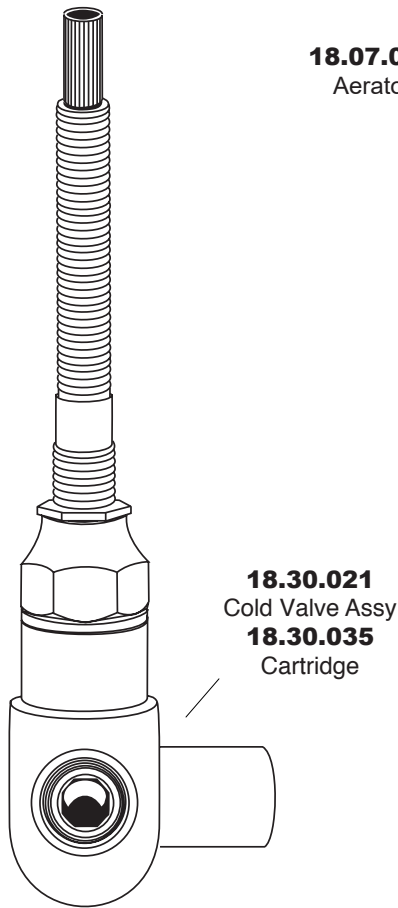

## 350 Series Short Wall/Vessel Lavatory Set with St. Michel Handle

**1.355507S**  
(1.355507ST - Trim Only)

**18.11.052**