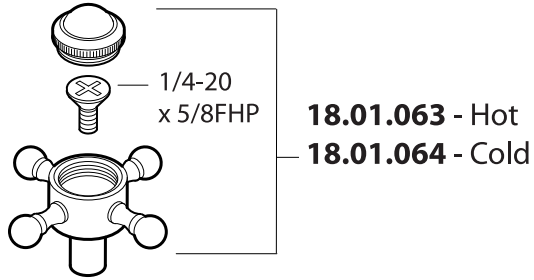

## 350 Series Short Wall/Vessel Lavatory Set with St. Michel Handle

**1.355507S**  
(1.355507ST - Trim Only)

**18.11.052**