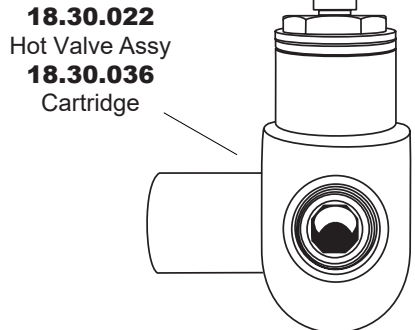

## 350 Series Short Wall/Vessel Lavatory Set with St. Michel Handle

**1.355507S**  
(1.355507ST - Trim Only)

**18.11.052**