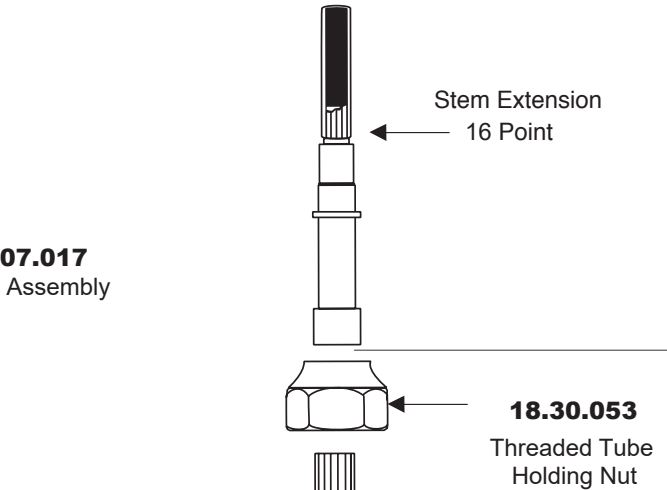

## 350 Series Short Wall/Vessel Lavatory Set with St. Michel Handle

**1.355507S**  
(1.355507ST - Trim Only)

**18.11.052**