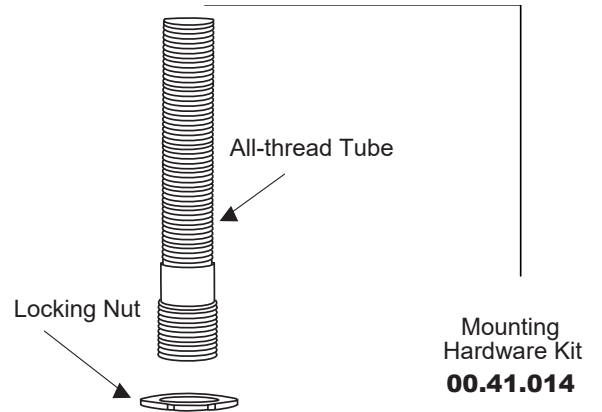

## 350 Series Short Wall/Vessel Lavatory Set with St. Michel Handle

**1.355507S**  
(1.355507ST - Trim Only)

**18.11.052**