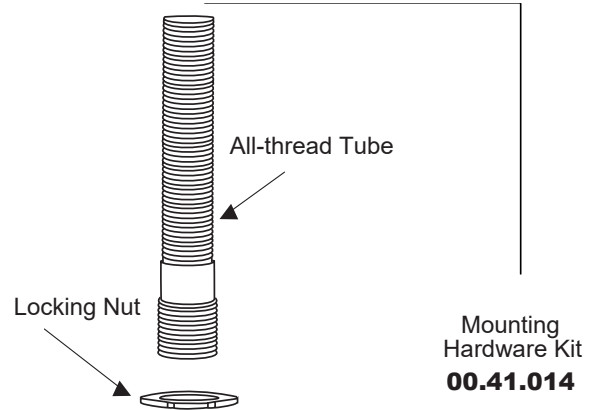

350 Series Wall/Vessel Lavatory Set with Loire Handle

1.355607
(1.355607T - Trim Only)

18.11.052