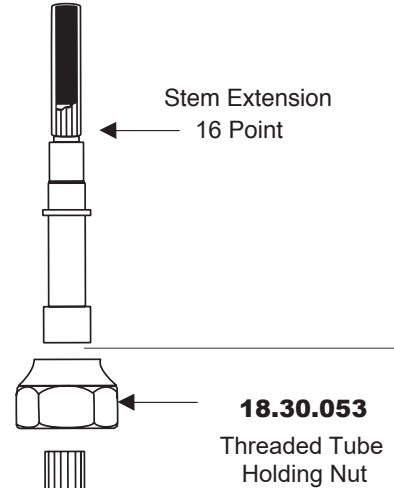

350 Series Wall/Vessel Lavatory Set with Loire Handle

1.355607
(1.355607T - Trim Only)

18.11.052