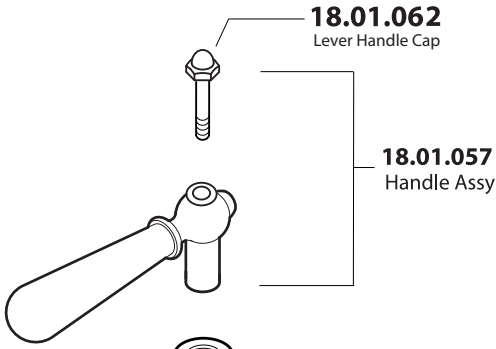

350 Series Wall/Vessel Lavatory Set with Loire Handle

1.355607
(1.355607T - Trim Only)

18.11.052