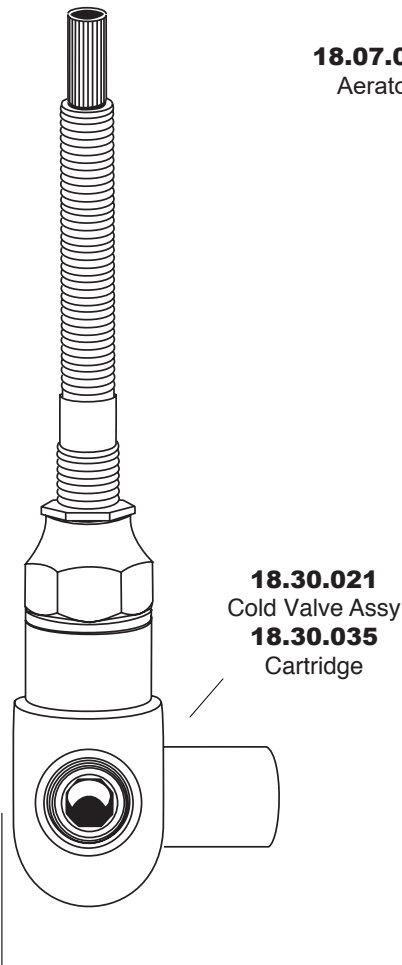

350 Series Wall/Vessel Lavatory Set with Loire Handle

1.355607
(1.355607T - Trim Only)

18.11.052