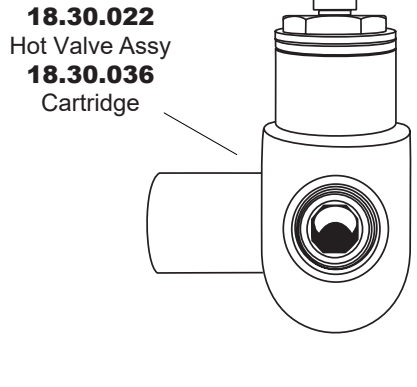

350 Series Wall/Vessel Lavatory Set with Loire Handle

1.355607
(1.355607T - Trim Only)

18.11.052