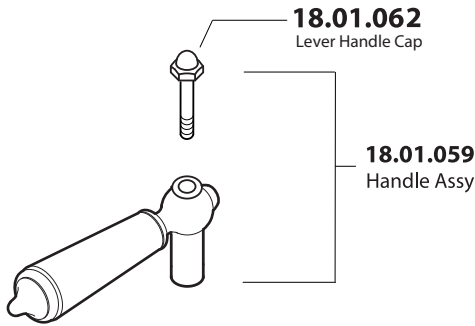

**350 Series Wall/Vessel Lavatory
Set with Orleans Handle**

1.355707

(1.355707T - Trim Only)

18.11.052