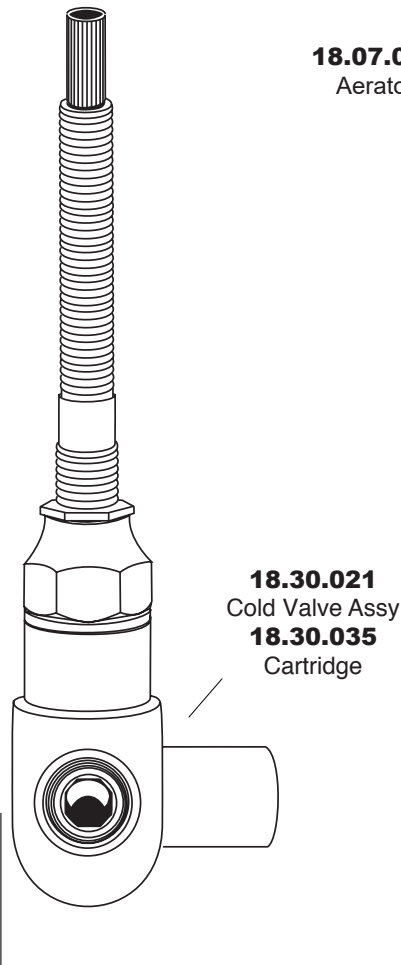

**350 Series Wall/Vessel Lavatory
Set with Orleans Handle**

1.355707

(1.355707T - Trim Only)

18.11.052