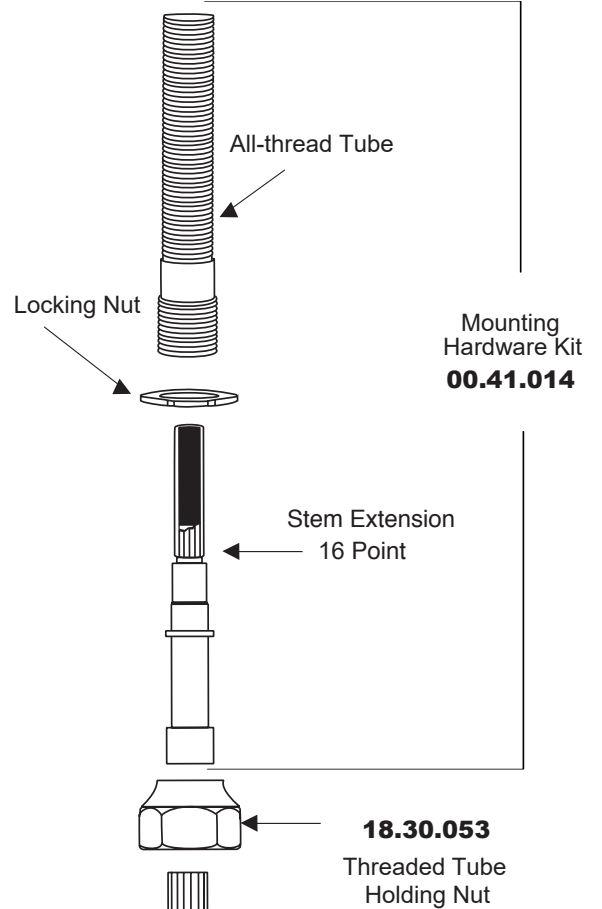

**350 Series Wall/Vessel Lavatory
Set with Orleans Handle**

1.355707

(1.355707T - Trim Only)

18.11.052