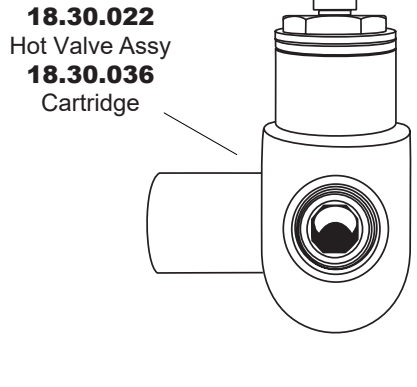

**350 Series Wall/Vessel Lavatory
Set with Orleans Handle**

1.355707

(1.355707T - Trim Only)

18.11.052