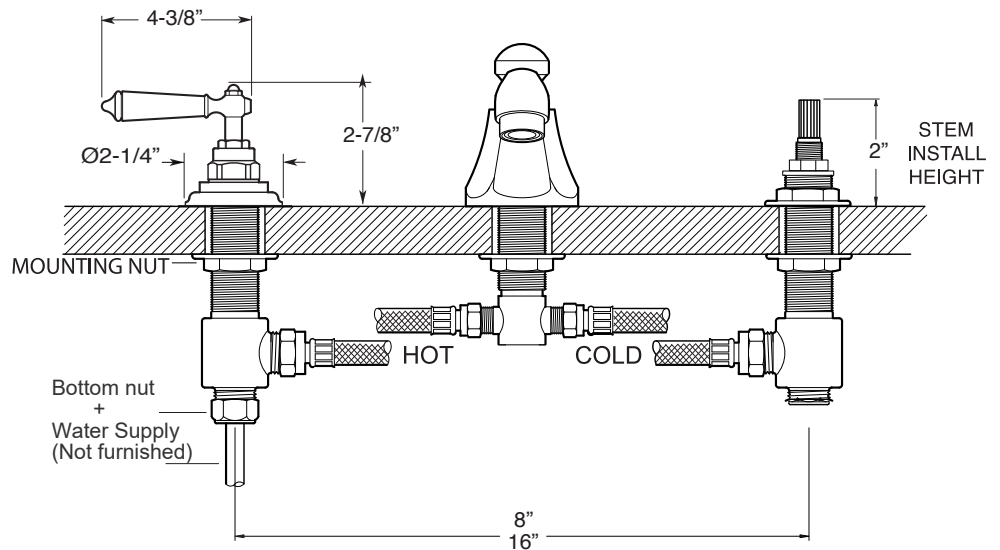

FEATURES:

- All brass construction. Flexible hoses designed to be installed on 8" to 16" centers. Includes soft touch style drain assembly.
- Lever style handles with set screw attachment.
- 1/4-turn ceramic disc valve cartridge.
- Available in all finishes. Warranty varies according to finish selection.
- Standard aerator is limited to 1.2 gpm.

300 Series Widespread Lavatory Set with Aria Handles

1.300108

NOTE: Spout and valves install through 1-1/4" diameter holes