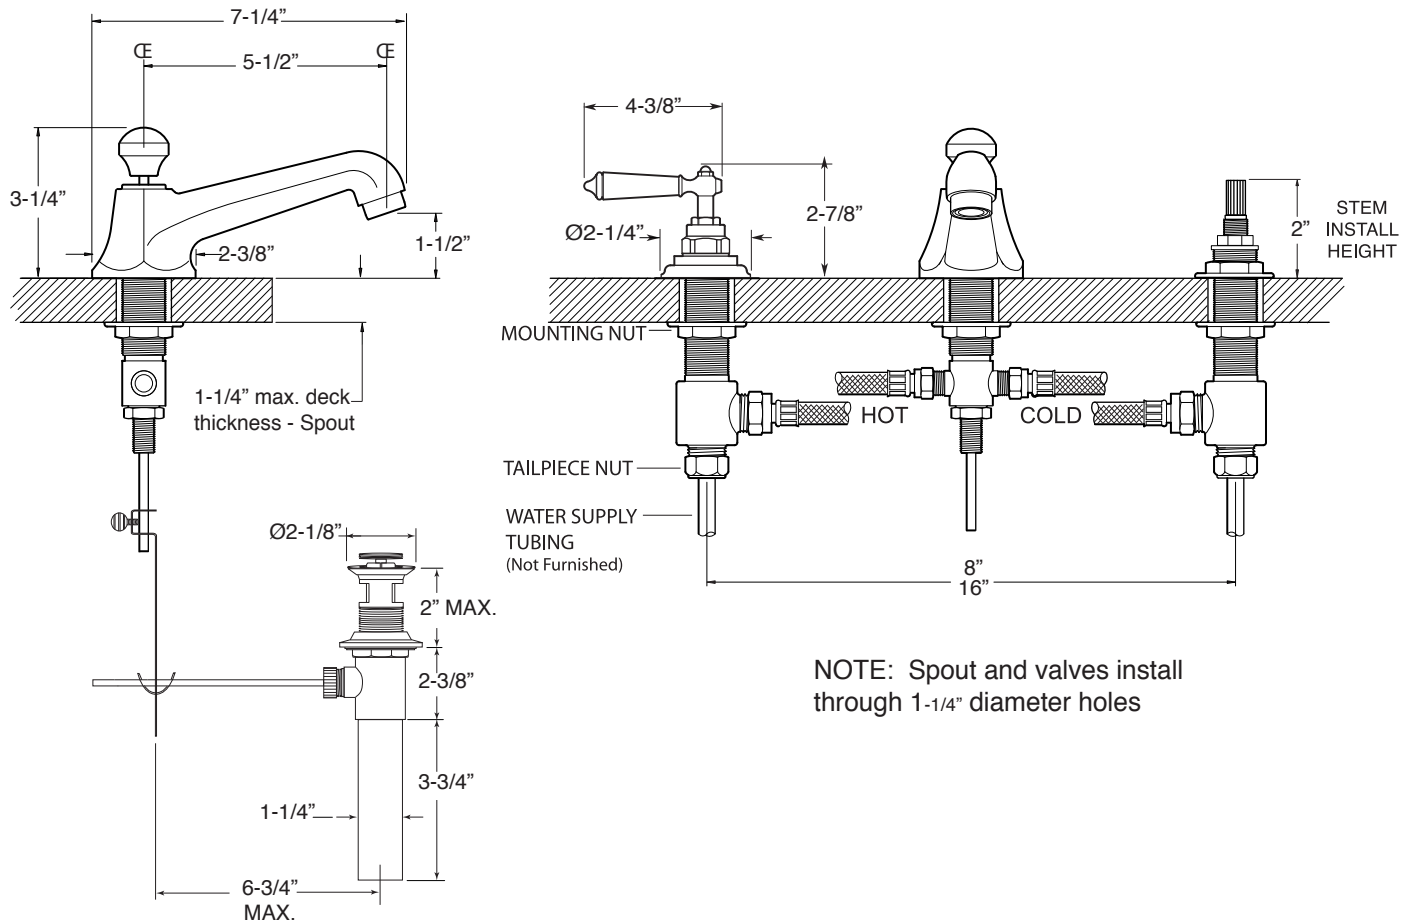

FEATURES:

- All brass construction. Flexible hoses designed to be installed on 8" to 16" centers. Includes pop-upstyle drain assembly.
- Lever style handles with setscrew attachment.
- 1/4-turn ceramic disc valve cartridge.
- Available in all finishes. Warranty varies according to finish selection.
- Standard aerator is limited to 1.2 gpm.
- Certified to meet or exceed the following codes and standards:
ASME A112.18.1/CSAB 125.1-2012

Series 300

Widespread Lavatory Set Aria Handle

1.300108

Note: Measurements are subject to change or cancellation. No responsibility is assumed for use of superseded or voided pages.