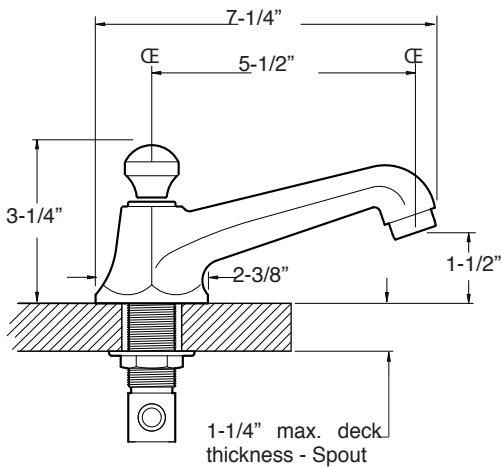

FEATURES:

- All brass construction. Flexible hoses designed to be installed on 8" to 16" centers. Includes soft touch style drain assembly.
- Lever style handles with set screw attachment.
- 1/4-turn ceramic disc valve cartridge.
- Available in all finishes. Warranty varies according to finish selection.
- Standard aerator is limited to 1.2 gpm.

300 Series Widespread Lavatory Set with Aria Handles

1.300108

NOTE: Spout and valves install through 1-1/4" diameter holes