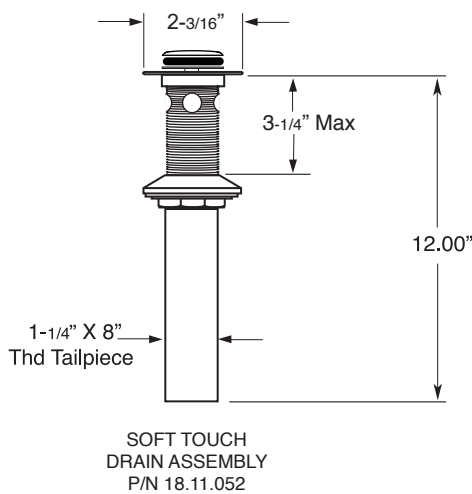

FEATURES:

- All brass construction. Flexible hoses designed to be installed on 8" to 16" centers. Includes soft touch style drain assembly.
- Lever style handles with set screw attachment.
- 1/4-turn ceramic disc valve cartridge.
- Available in all finishes. Warranty varies according to finish selection.
- Standard aerator is limited to 1.2 gpm.

300 Series Widespread Lavatory Set with Aria Handles

1.300108

NOTE: Spout and valves install through 1-1/4" diameter holes