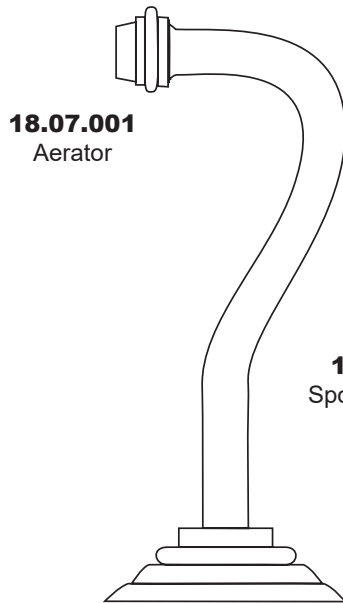

350 Series Short Wall/Vessel
Lavatory Set with Orleans Handle

1.355707S
(1.355707ST - Trim Only)

18.30.024
Rough Valve Kit
(Hot & Cold Valves Only)

18.11.052