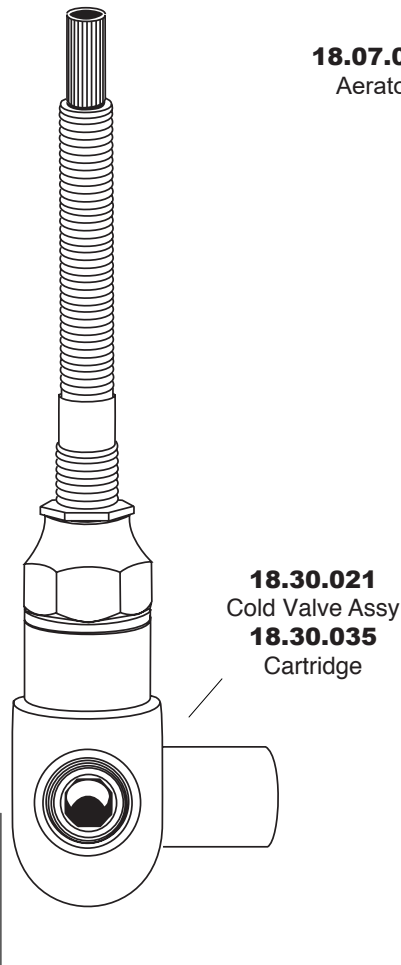

350 Series Short Wall/Vessel
Lavatory Set with Orleans Handle

1.355707S
(1.355707ST - Trim Only)

18.30.024
Rough Valve Kit
(Hot & Cold Valves Only)

18.11.052