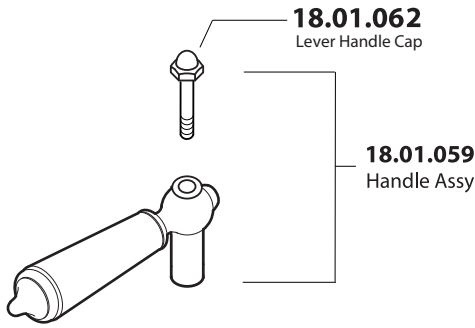

350 Series Short Wall/Vessel
Lavatory Set with Orleans Handle

1.355707S
(1.355707ST - Trim Only)

18.30.024
Rough Valve Kit
(Hot & Cold Valves Only)

18.11.052