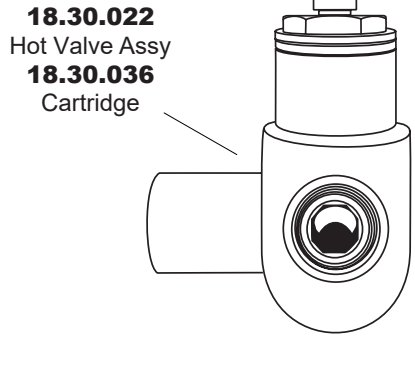

350 Series Short Wall/Vessel
Lavatory Set with Orleans Handle

1.355707S
(1.355707ST - Trim Only)

18.30.024
Rough Valve Kit
(Hot & Cold Valves Only)

18.11.052