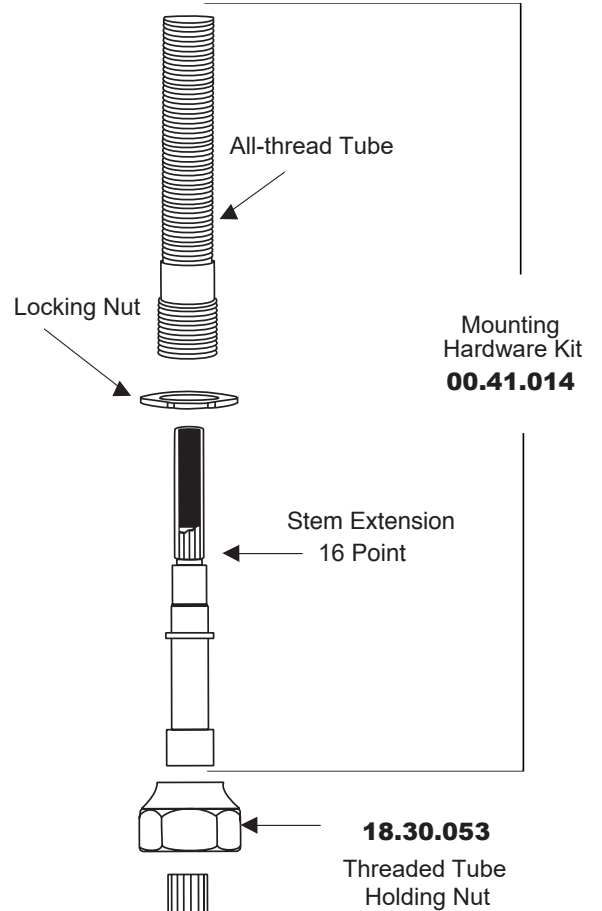

350 Series Short Wall/Vessel
Lavatory Set with Orleans Handle

1.355707S
(1.355707ST - Trim Only)

18.30.024
Rough Valve Kit
(Hot & Cold Valves Only)

18.11.052