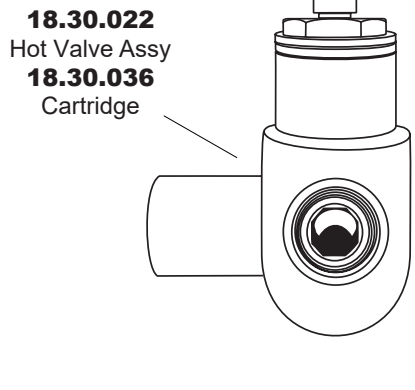

350 Series Wall/Vessel Lavatory Set with Monte Carlo Handle

1.355907
(1.355907T - Trim Only)

18.30.024
Rough Valve Kit
(Hot & Cold Valves Only)

18.11.052