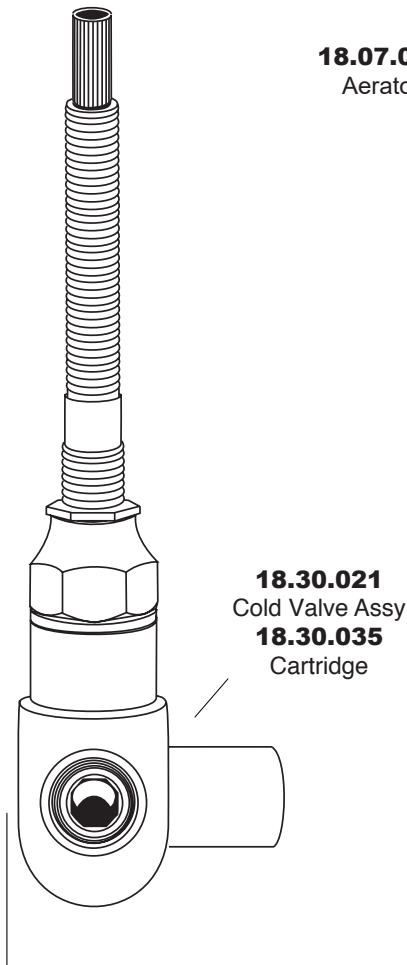

350 Series Wall/Vessel Lavatory Set with Monte Carlo Handle

1.355907
(1.355907T - Trim Only)

18.30.024
Rough Valve Kit
(Hot & Cold Valves Only)

18.11.052