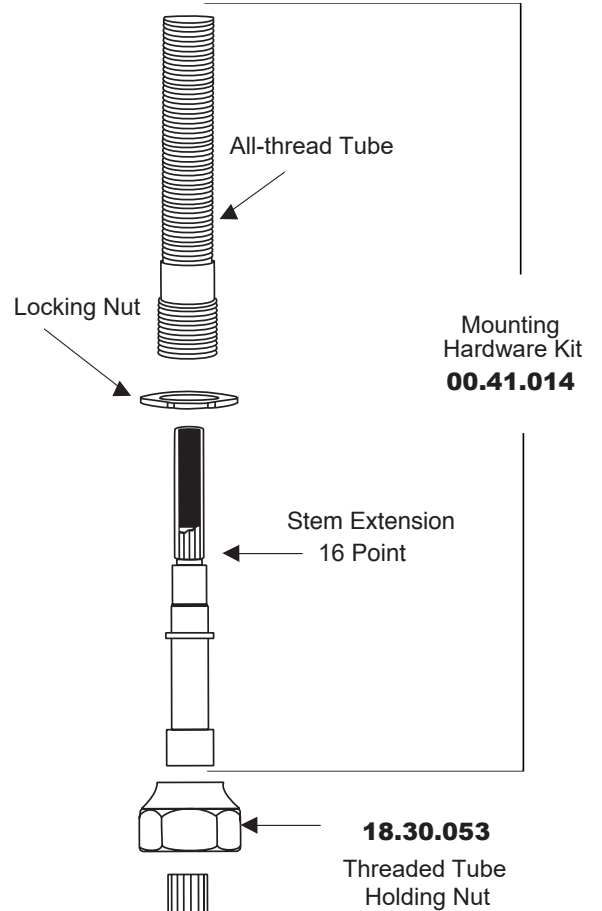

350 Series Wall/Vessel Lavatory Set with Monte Carlo Handle

1.355907
(1.355907T - Trim Only)

18.30.024
Rough Valve Kit
(Hot & Cold Valves Only)

18.11.052