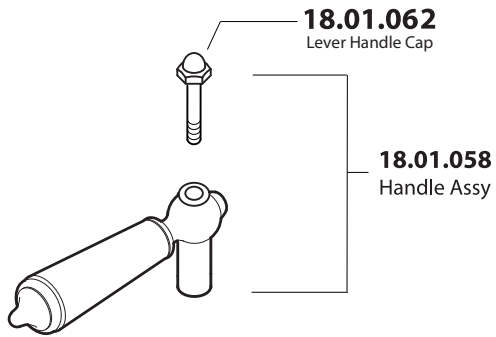

350 Series Wall/Vessel Lavatory Set with Monte Carlo Handle

1.355907
(1.355907T - Trim Only)

18.30.024
Rough Valve Kit
(Hot & Cold Valves Only)

18.11.052