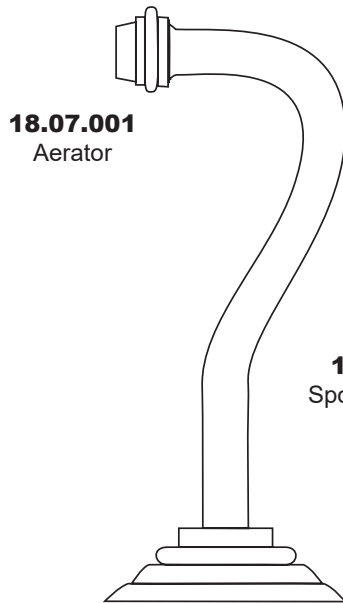

350 Series Wall/Vessel Lavatory Set with Monte Carlo Handle

1.355907
(1.355907T - Trim Only)

18.30.024
Rough Valve Kit
(Hot & Cold Valves Only)

18.11.052