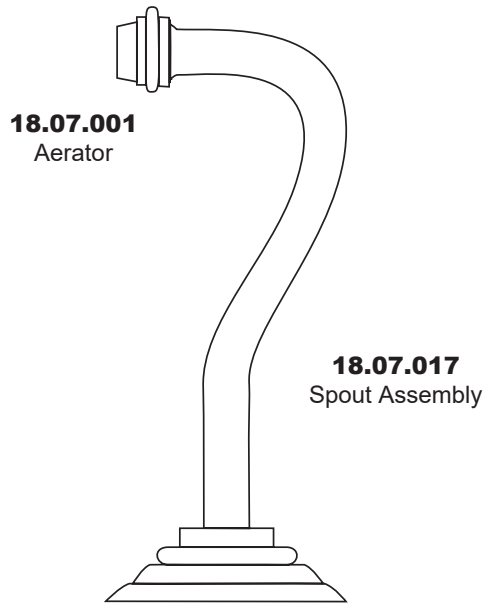

350 Series Short Wall/Vessel Lavatory
Set with Monte Carlo Handle

1.355907S
(1.355907ST - Trim Only)

18.30.024
Rough Valve Kit
(Hot & Cold Valves Only)