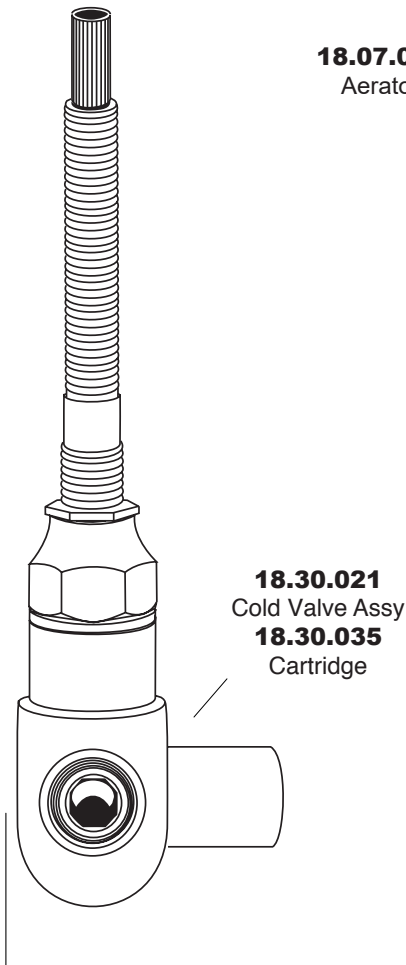

350 Series Short Wall/Vessel Lavatory
Set with Monte Carlo Handle

1.355907S
(1.355907ST - Trim Only)

18.30.024
Rough Valve Kit
(Hot & Cold Valves Only)