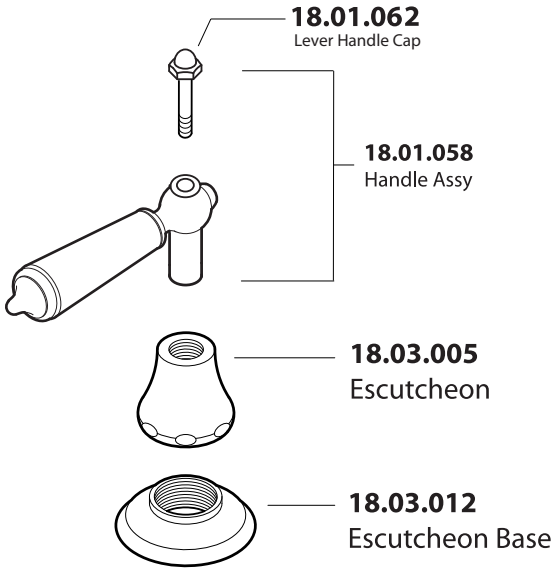

350 Series Short Wall/Vessel Lavatory
Set with Monte Carlo Handle

1.355907S
(1.355907ST - Trim Only)

18.30.024
Rough Valve Kit
(Hot & Cold Valves Only)