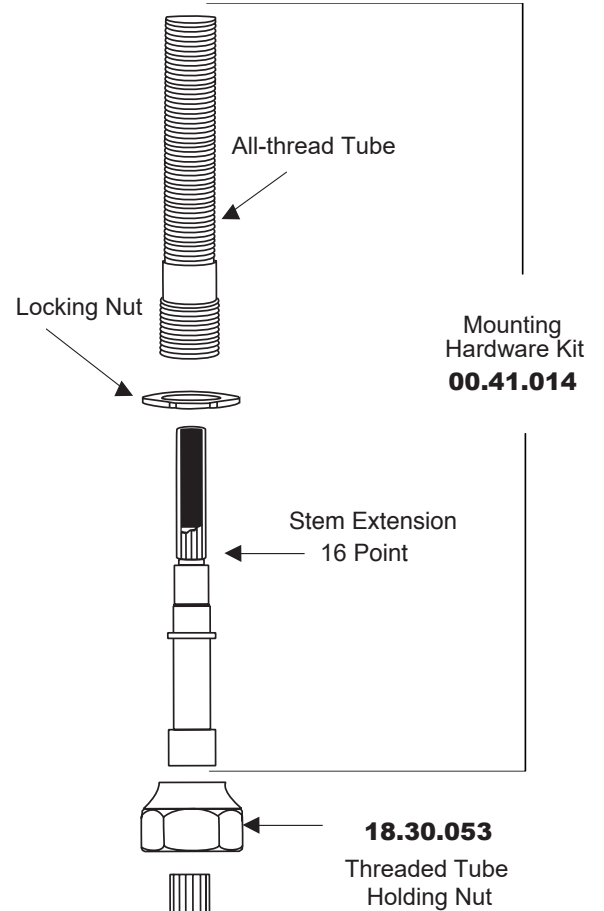

350 Series Short Wall/Vessel Lavatory
Set with Monte Carlo Handle

1.355907S
(1.355907ST - Trim Only)

18.30.024
Rough Valve Kit
(Hot & Cold Valves Only)