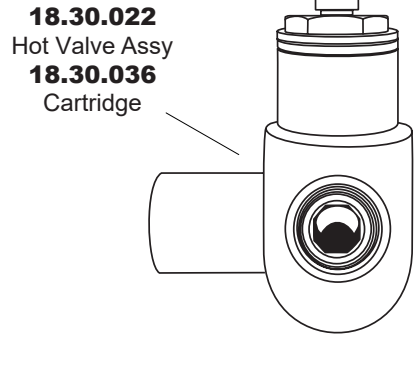

350 Series Short Wall/Vessel Lavatory
Set with Monte Carlo Handle

1.355907S
(1.355907ST - Trim Only)

18.30.024
Rough Valve Kit
(Hot & Cold Valves Only)