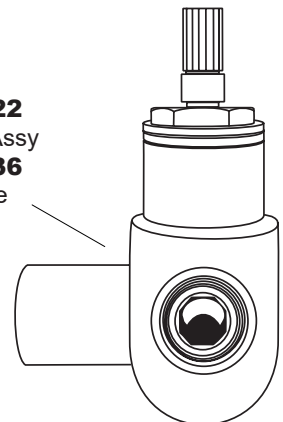

350 Series Wall/Vessel Lavatory Set with Bordeaux Handle

1.356407

(1.356407T - Trim Only)

18.01.101
Bordeaux Handle Hot

18.01.102
Bordeaux Handle Cold

18.03.021
Escutcheon

18.05.018
Lined Ring

18.07.001
Aerator

18.07.018
Spout Assembly

Mounting
Hardware Kit
00.41.014

18.30.053
Threaded Tube
Holding Nut

18.30.021
Cold Valve Assy
18.30.035
Cartridge

18.30.022
Hot Valve Assy
18.30.036
Cartridge

18.30.024
Rough Valve Kit
(Hot & Cold Valves Only)

SOFT TOUCH
DRAIN ASSEMBLY
18.11.052