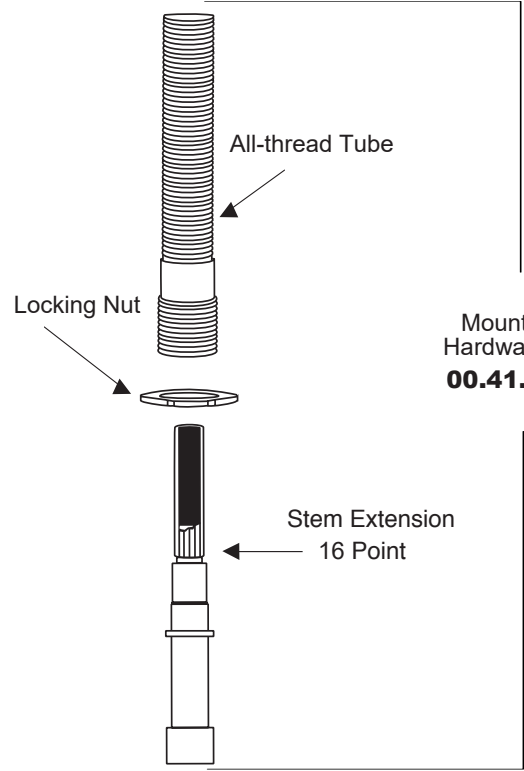

350 Series Wall/Vessel Lavatory Set with Bordeaux Handle

1.356407

(1.356407T - Trim Only)

18.01.101
Bordeaux Handle Hot

18.01.102
Bordeaux Handle Cold

18.03.021
Escutcheon

18.05.018
Lined Ring

18.07.001
Aerator

18.07.018
Spout Assembly

Mounting
Hardware Kit
00.41.014

18.30.053
Threaded Tube
Holding Nut

18.30.021
Cold Valve Assy
18.30.035
Cartridge

18.30.022
Hot Valve Assy
18.30.036
Cartridge

18.30.024
Rough Valve Kit
(Hot & Cold Valves Only)

SOFT TOUCH
DRAIN ASSEMBLY
18.11.052