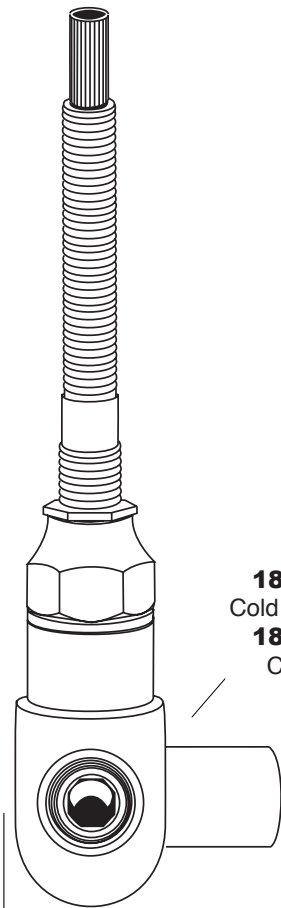

350 Series Wall/Vessel Lavatory Set with Bordeaux Handle

1.356407

(1.356407T - Trim Only)

18.01.101
Bordeaux Handle Hot

18.01.102
Bordeaux Handle Cold

18.03.021
Escutcheon

18.05.018
Lined Ring

18.07.001
Aerator

18.07.018
Spout Assembly

Mounting
Hardware Kit
00.41.014

18.30.053
Threaded Tube
Holding Nut

18.30.021
Cold Valve Assy
18.30.035
Cartridge

18.30.022
Hot Valve Assy
18.30.036
Cartridge

18.30.024
Rough Valve Kit
(Hot & Cold Valves Only)

SOFT TOUCH
DRAIN ASSEMBLY
18.11.052