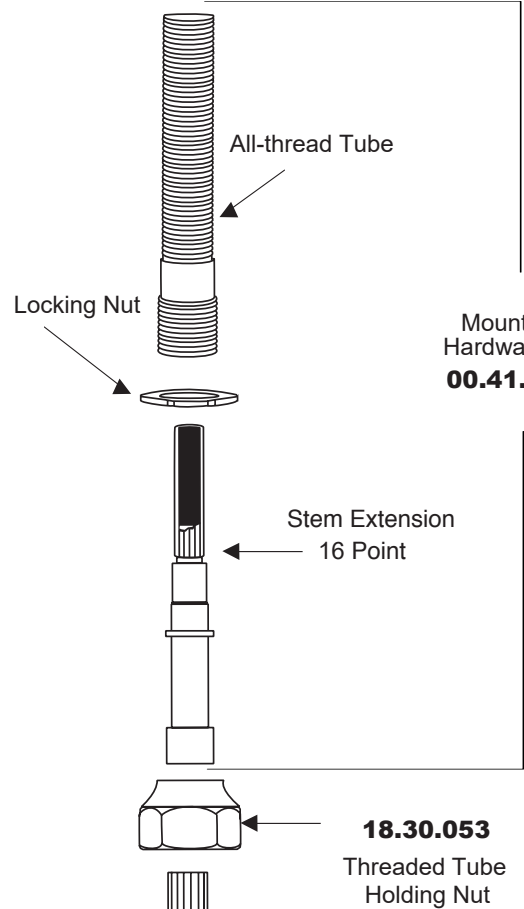

## 350 Series Short Wall/Vessel Lavatory Set with Bordeaux Handle

**1.356407S**  
(1.356407ST - Trim Only)

**18.01.101**  
Bordeaux Handle Hot

**18.01.102**  
Bordeaux Handle Cold

**18.03.021**  
Escutcheon

**18.05.018**  
Lined Ring

**18.07.001**  
Aerator

**18.07.017**  
Spout Assembly

Mounting  
Hardware Kit  
**00.41.014**

**18.30.021**  
Cold Valve Assy  
**18.30.035**  
Cartridge

**18.30.022**  
Hot Valve Assy  
**18.30.036**  
Cartridge

**18.30.024**  
Rough Valve Kit  
(Hot & Cold Valves Only)

SOFT TOUCH  
DRAIN ASSEMBLY  
**18.11.052**