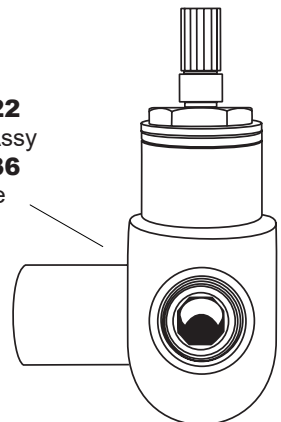

## 350 Series Short Wall/Vessel Lavatory Set with Bordeaux Handle

**1.356407S**  
(1.356407ST - Trim Only)

**18.01.101**  
Bordeaux Handle Hot

**18.01.102**  
Bordeaux Handle Cold

**18.03.021**  
Escutcheon

**18.05.018**  
Lined Ring

**18.07.001**  
Aerator

**18.07.017**  
Spout Assembly

Mounting  
Hardware Kit  
**00.41.014**

**18.30.021**  
Cold Valve Assy  
**18.30.035**  
Cartridge

**18.30.022**  
Hot Valve Assy  
**18.30.036**  
Cartridge

**18.30.024**  
Rough Valve Kit  
(Hot & Cold Valves Only)

SOFT TOUCH  
DRAIN ASSEMBLY  
**18.11.052**