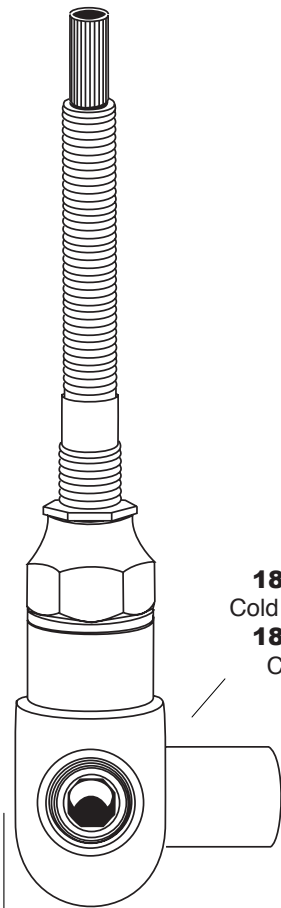

## 350 Series Short Wall/Vessel Lavatory Set with Bordeaux Handle

**1.356407S**  
(1.356407ST - Trim Only)

**18.01.101**  
Bordeaux Handle Hot

**18.01.102**  
Bordeaux Handle Cold

**18.03.021**  
Escutcheon

**18.05.018**  
Lined Ring

**18.07.001**  
Aerator

**18.07.017**  
Spout Assembly

Mounting  
Hardware Kit  
**00.41.014**

**18.30.021**  
Cold Valve Assy  
**18.30.035**  
Cartridge

**18.30.022**  
Hot Valve Assy  
**18.30.036**  
Cartridge

**18.30.024**  
Rough Valve Kit  
(Hot & Cold Valves Only)

SOFT TOUCH  
DRAIN ASSEMBLY  
**18.11.052**