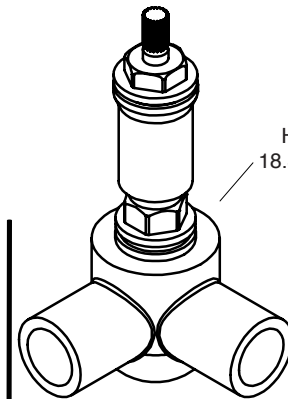

PARTS LIST

510 Series Wall/Vessel Lavatory Set with Maya Handles

1.518007
(Trim Only 1.518007T)

18.01.175
Handle Assembly

18.03.078
Escutcheon

All Thread Tube
With Lock nut

Mounting
Hardware Kit
00.41.014

Stem Extension
16 Point

18.30.053
Threaded Tube
Holding Nut

18.07.132WS1.20
Aerator Insert

18.07.056KEY
Aerator Removal Key

18.07.128
Spout

SOFT TOUCH
DRAIN ASSEMBLY
P/N 18.11.052

18.30.022
Hot Valve Assy
18.30.036 Cartridge

18.30.021
Cold Valve Assy
18.30.035 Cartridge