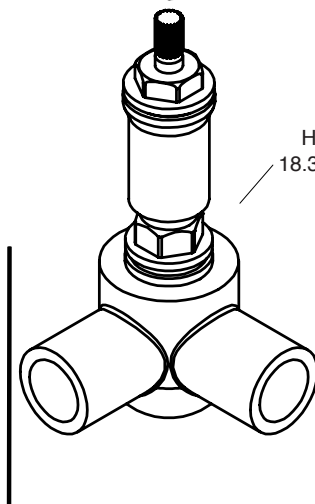

**510 Series Wall/Vessel
Lavatory Set with Lira Handles**

1.518207
(Trim Only 1.518207T)

18.07.132WS1.20
Aerator Insert

18.07.056KEY
Aerator Removal Key

Mounting
Hardware Kit
00.41.014

18.30.053
Threaded Tube
Holding Nut

18.30.022
Hot Valve Assy
18.30.036 Cartridge

18.30.021
Cold Valve Assy
18.30.035 Cartridge

18.30.024
Rough Valve Kit
(Hot & Cold Valves Only)