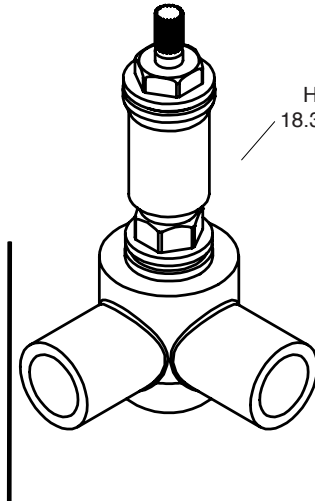

510 Series Wall/Vessel
Lavatory Set with
Lisse Handle

1.518307

(1.518307T - Trim Only)

18.01.179
Handle Assembly

Mounting
Hardware Kit
00.41.014

All Thread Tube
With Lock nut

Stem Extension
20 Point

18.30.053
Threaded Tube
Holding Nut

18.07.132WS1.20
Aerator Insert

18.07.056KEY
Aerator Removal Key

18.07.128
Spout

78.30.022
Hot Valve Assy
18.30.036 Cartridge

78.30.021
Cold Valve Assy
18.30.035 Cartridge

78.30.024
Rough Valve Kit
(Hot & Cold Valves Only)

SOFT TOUCH
DRAIN ASSEMBLY
P/N 18.11.052